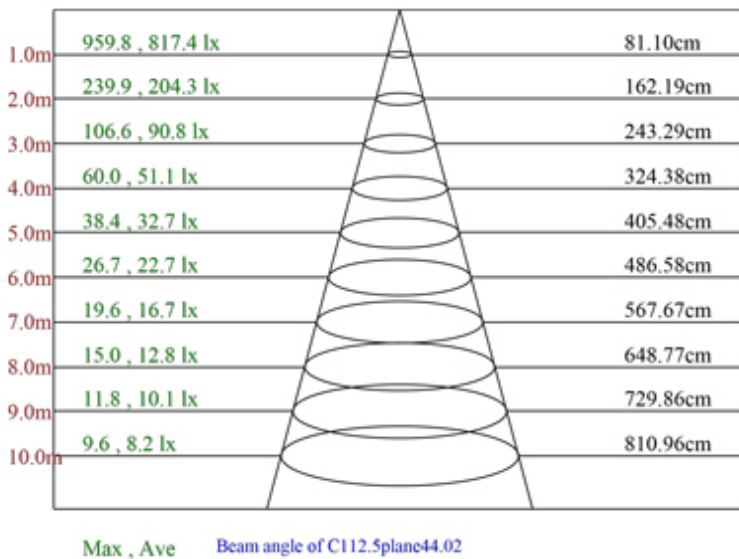

Paint: Oil Based Spray Painted - Scratch Resistant And Smooth Finish.

LED: Epistar COB Custom Packaged by Hongli Tronic with LM80.

Guaranteed 98% Lumen Maintenance After 6,000 Hours.

Strict Binning To Ensure Consistent Light Colour. CRI 90 for True and Colour Rendering.

Driver: 4th Generation Lotus Designed. Field Proven Since 2011.

Connection Box: Patented Invention By Lotus LED Lights.

Saves Contractors Labour On Installation.

Testing: Every Single Driver Is Powered For Minimum 24 Hours Together With The

Fixture That It Is Shipped With. No Random Tests.

LED lighting facts
A Program of the U.S. DOE

Light Output (Lumens) 580
Watts 7.5
Lumens per Watt (Efficacy) 77.33

Color Accuracy 93
Color Rendering Index (CRI)

Light Color 2700 (Warm White)
Correlated Color Temperature (CCT)

2700K 3000K 4500K 6500K

Warm White Bright White Daylight

All results are according to IESNA LM-79-2008: Approved Method for the Electrical and Photometric Testing of Solid-State Lighting. The U.S. Department of Energy (DOE) verifies product test data and results.

Visit www.lightingfacts.com for the Label Reference Guide.

Registration Number: K59C-LUAJMD (6/22/2017)
Model Number: LL3G-27K(J)update
Type: Luminaire - Downlight

PHOTOMETRIC DATA OF A LAB TESTED SAMPLE

MODEL:	LL3G-27K	LAMP FLUX:	583 LM
VOLTAGE:	120 V	LUMENS / POWER:	80 LM/W
POWER:	7.3 W	CENTRAL INTENSITY:	953 CD
PF:	0.994	BEAM ANGLE:	44 DEGREES

ORDERING GUIDE

Example: LL3G - 27K - WH

LL3G - 27K - Trim Finish
WH : White
BK : Black
BN : Brushed Nickel

Order 277V - 347V Optional Driver Separately As cat # LLL-LD0716H

ACCESSORIES

- Low Volage Extension Cables
  6ft - cat # EXC6, 20ft - cat # EXC20
  Max 40 ft Allowed. FT4 / CM rated
- Flat Rough-In Plates - cat # RIP3
- Flanged Rough-In Plate - cat # LRP3
- Goof Ring OD 4 1/2"
  White - cat # GR3 Black - cat # GR3-BK

Warehouses
Vancouver Toronto Las Vegas Naples Philadelphia Dallas Seattle Chicago Denver

tel: 1-844-24-LOTUS (56887)

fax: 1-877-561-6306

www.lotusLEDlights.com