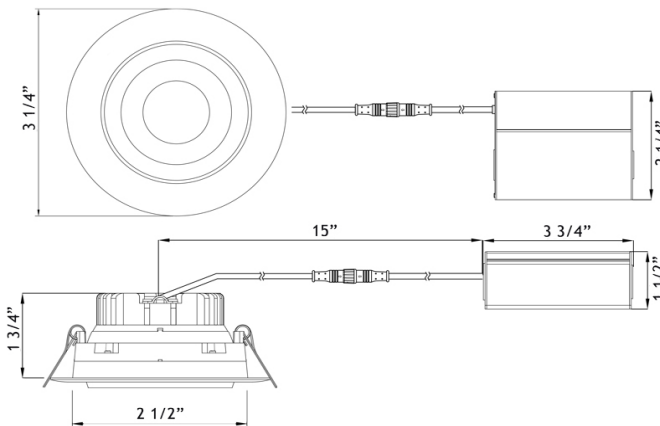

#### DESCRIPTION

3" Eyeball Gimbal Recessed Round LED With Integral Driver In Connection Box Fits Where No Other Recessed Fixture Can

**Unique Design: Gimbal Yet Air-Tight Without Housing Needed**

#### MOUNTING

Cut Hole In Ceiling And Snap Fixture In Opening With Attached Spring Clips.

Ceiling Clearance Required: 2 1/2" for Romex, 3 1/2" for MC or BX installations

#### DIMENSIONS

ID 2 1/2"    OD 3 1/4"    Cut Out 2 3/4" to 3"