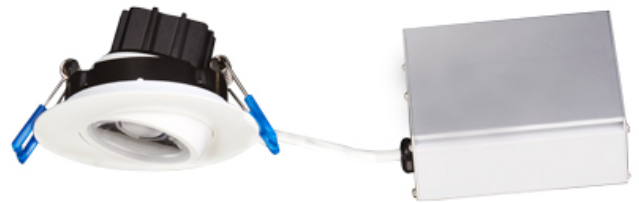

Available Trims