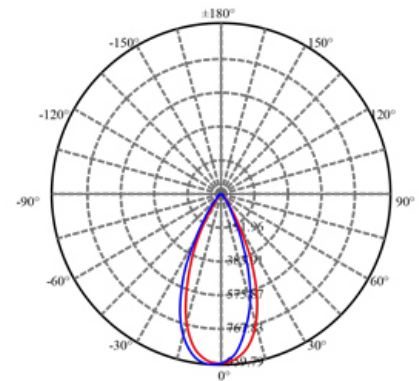

Paint: Oil Based Spray Painted - Scratch Resistant And Smooth Finish.

LED: Epistar COB Custom Packaged by Hongli Tronic with LM80.

Guaranteed 98% Lumen Maintenance After 6,000 Hours.

Strict Binning To Ensure Consistent Light Colour. CRI 90 for True and Colour Rendering.

Driver: 4th Generation Lotus Designed. Field Proven Since 2011.

Connection Box: Patented Invention By Lotus LED Lights.

Saves Contractors Labour On Installation.

Testing: Every Single Driver Is Powered For Minimum 24 Hours Together With The

Fixture That It Is Shipped With. No Random Tests.

LED lighting facts
A Program of the U.S. DOE

Light Output (Lumens) 580
Watts 7.5
Lumens per Watt (Efficacy) 77.33

Color Accuracy 93
Color Rendering Index (CRI)

Light Color 2700 (Warm White)
Correlated Color Temperature (CCT)

2700K 3000K 4500K 6500K

Warm White Bright White Daylight

All results are according to IESNA LM-79-2008: Approved Method for the Electrical and Photometric Testing of Solid-State Lighting. The U.S. Department of Energy (DOE) verifies product test data and results.

Visit www.lightingfacts.com for the Label Reference Guide.

Registration Number: K59C-LUAJMD (6/22/2017)
Model Number: LL3G-27K(J)update
Type: Luminaire - Downlight

PHOTOMETRIC DATA OF A LAB TESTED SAMPLE

MODEL:	LL3G-27K	LAMP FLUX:	583 LM
VOLTAGE:	120 V	LUMENS / POWER:	80 LM/W
POWER:	7.3 W	CENTRAL INTENSITY:	953 CD
PF:	0.994	BEAM ANGLE:	44 DEGREES

ORDERING GUIDE

Example: LL3G - 27K - WH

LL3G - 27K - Trim Finish
WH : White
BK : Black
BN : Brushed Nickel

Order 277V - 347V Optional Driver Separately As cat # LLL-LD0716H

ACCESSORIES

- Low Volage Extension Cables
  6ft - cat # EXC6, 20ft - cat # EXC20
  Max 40 ft Allowed. FT4 / CM rated
- Flat Rough-In Plates - cat # RIP3
- Flanged Rough-In Plate - cat # LRP3
- Goof Ring OD 4 1/2"
  White - cat # GR3 Black - cat # GR3-BK

Warehouses
Vancouver Toronto Las Vegas Naples Philadelphia Dallas Seattle Chicago Denver

tel: 1-844-24-LOTUS (56887)

fax: 1-877-561-6306

www.lotusLEDlights.com