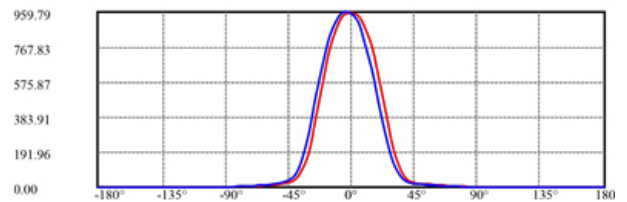

Paint: Oil Based Spray Painted - Scratch Resistant And Smooth Finish.

LED: Epistar COB Custom Packaged by Hongli Tronic with LM80.

Guaranteed 98% Lumen Maintenance After 6,000 Hours.

Strict Binning To Ensure Consistent Light Colour. CRI 90 for True and Colour Rendering.

Driver: 4th Generation Lotus Designed. Field Proven Since 2011.

Connection Box: Patented Invention By Lotus LED Lights.

Saves Contractors Labour On Installation.

Testing: Every Single Driver Is Powered For Minimum 24 Hours Together With The

Fixture That It Is Shipped With. No Random Tests.

LED lighting facts
A Program of the U.S. DOE

Light Output (Lumens) 580
Watts 7.5
Lumens per Watt (Efficacy) 77.33

Color Accuracy 93
Color Rendering Index (CRI)

Light Color 2700 (Warm White)
Correlated Color Temperature (CCT)

2700K 3000K 4500K 6500K

Warm White Bright White Daylight

All results are according to IESNA LM-79-2008: Approved Method for the Electrical and Photometric Testing of Solid-State Lighting. The U.S. Department of Energy (DOE) verifies product test data and results.

Visit www.lightingfacts.com for the Label Reference Guide.

Registration Number: K59C-LUAJMD (6/22/2017)
Model Number: LL3G-27K(J)update
Type: Luminaire - Downlight

PHOTOMETRIC DATA OF A LAB TESTED SAMPLE

MODEL:	LL3G-27K	LAMP FLUX:	583 LM
VOLTAGE:	120 V	LUMENS / POWER:	80 LM/W
POWER:	7.3 W	CENTRAL INTENSITY:	953 CD
PF:	0.994	BEAM ANGLE:	44 DEGREES

ORDERING GUIDE

Example: LL3G - 27K - WH

LL3G - 27K - Trim Finish
WH : White
BK : Black
BN : Brushed Nickel

Order 277V - 347V Optional Driver Separately As cat # LLL-LD0716H

ACCESSORIES

- Low Volage Extension Cables
  6ft - cat # EXC6, 20ft - cat # EXC20
  Max 40 ft Allowed. FT4 / CM rated
- Flat Rough-In Plates - cat # RIP3
- Flanged Rough-In Plate - cat # LRP3
- Goof Ring OD 4 1/2"
  White - cat # GR3 Black - cat # GR3-BK

Warehouses
Vancouver Toronto Las Vegas Naples Philadelphia Dallas Seattle Chicago Denver

tel: 1-844-24-LOTUS (56887)

fax: 1-877-561-6306

www.lotusLEDlights.com