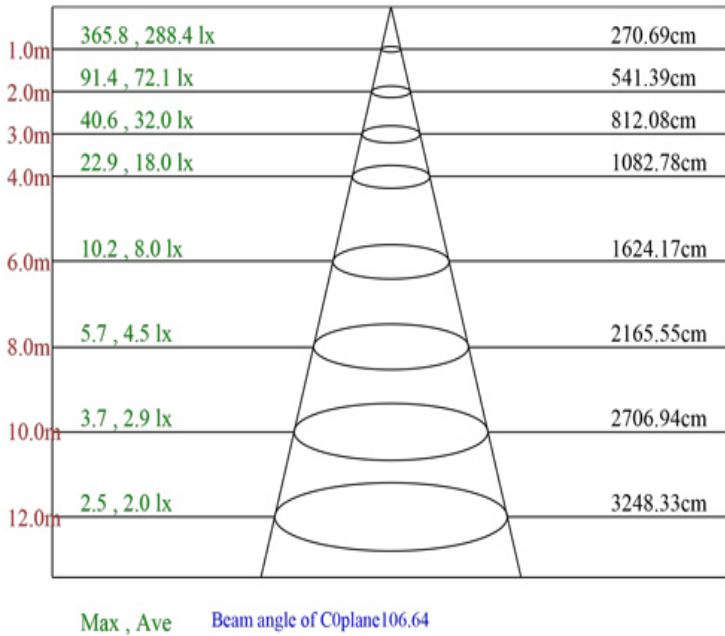

LEDs: 48 Pieces Of 2835.

Driver: In-house produced, Triac dimmable down to 5%.

Connection Box: Saves Contractors Labour On Installation.

Quick connectors included.

PHOTOMETRIC DATA

MODEL:	LB6R 41K	LAMP FLUX:	929 LM
VOLTAGE:	120 V	LUMENS / POWER:	66.32 LM/W
POWER:	14 W	CENTRAL INTENSITY:	365 CD
PF:	0.986	BEAM ANGLE:	109 DEGREES