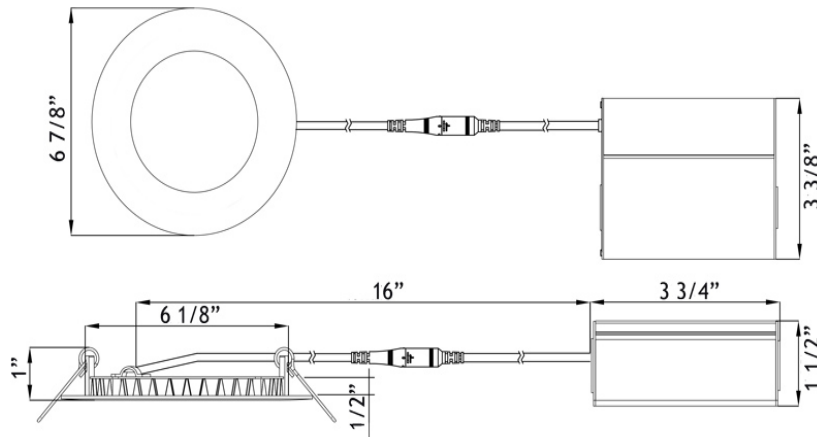

Type IC, Wet & Air-Tight

Project: _____

Location: _____

Trim Finish: _____ Qty: _____

Notes: _____

DESCRIPTION

Recessed 6" Round LED With Integral Driver In Connection Box.
Fits Where No Other Recessed Fixture Can.

FEATURES & BENEFITS

- 1/2" Thin - Install Directly Under Joists, Maximum Layout Flexibility
- Type IC Rated - No Housing Required
- Fast & Easy To Install - Save On Labour
- Driver Inside Connection Box - No Junction Box Needed

MOUNTING

Cut Hole In Ceiling And Snap Fixture In Opening With Attached Spring Clips.
1 1/2" Above Ceiling Clearance Required For Driver.

DIMENSIONS

ID 6 1/8" OD 6 3/4" Cut Out 6 1/4" to 6 1/2"

SPECIFICATION	
Applications	Recessed Ceiling, Showers & Soffits
Energy Used	14 W
Colour Temperature	4100 K
Light Output	930 lm
Halogen Equivalent	75 W
Beam Angle	110°
CRI	80 +
Driver Input	120V AC or 277V-347V AC
Power Factor	0.98
Dimming	TRIAC Dimmers 5% - 100%
Approved Location	Insulated Ceiling & Wet IP54
Air Tight	Yes
Ambient Temperature	-40° F (-40° C) to +104° F (+40° C)
Projected Life	70% Light Output at 36,000 Hours
Certification	cULus, Energy Star
Warranty	5 Year

Driver Included

Cable Rating FT4 / CM

Trim Options

COMPLIANCE

CHARACTERISTICS

Body: Durable, Die Cast Aluminum Alloy for Optimal Heat Dissipation.

Paint: Oil Based Spray Painted - Scratch Resistant And Smooth Finish.