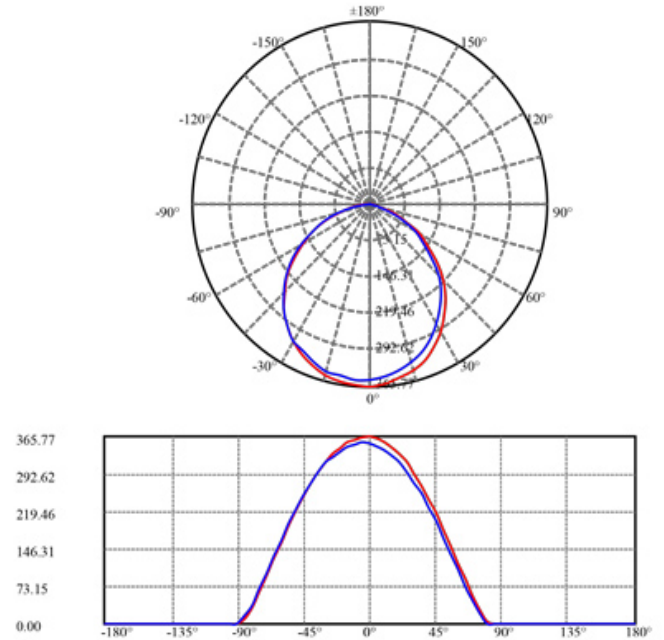

LEDs: 48 Pieces Of 2835.

Driver: In-house produced, Triac dimmable down to 5%.

Connection Box: Saves Contractors Labour On Installation.

Quick connectors included.

PHOTOMETRIC DATA

MODEL:	LB6R 41K	LAMP FLUX:	929 LM
VOLTAGE:	120 V	LUMENS / POWER:	66.32 LM/W
POWER:	14 W	CENTRAL INTENSITY:	365 CD
PF:	0.986	BEAM ANGLE:	109 DEGREES