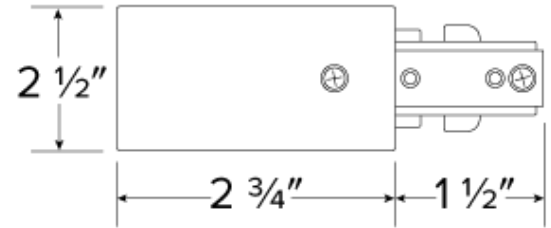

Live End Connector Track Accessory

Features

- Live End Connector for 1 Circuit Track to start a run.

Specifications

Options

White

Black

Bronze

Nickel

Dimensions

Product Numbers

Item	Description	Finish
EP801B	Live End Connector Track Accessory	Black
EP801BZ	Live End Connector Track Accessory	Bronze
EP801N	Live End Connector Track Accessory	Nickel
EP801W	Live End Connector Track Accessory	White