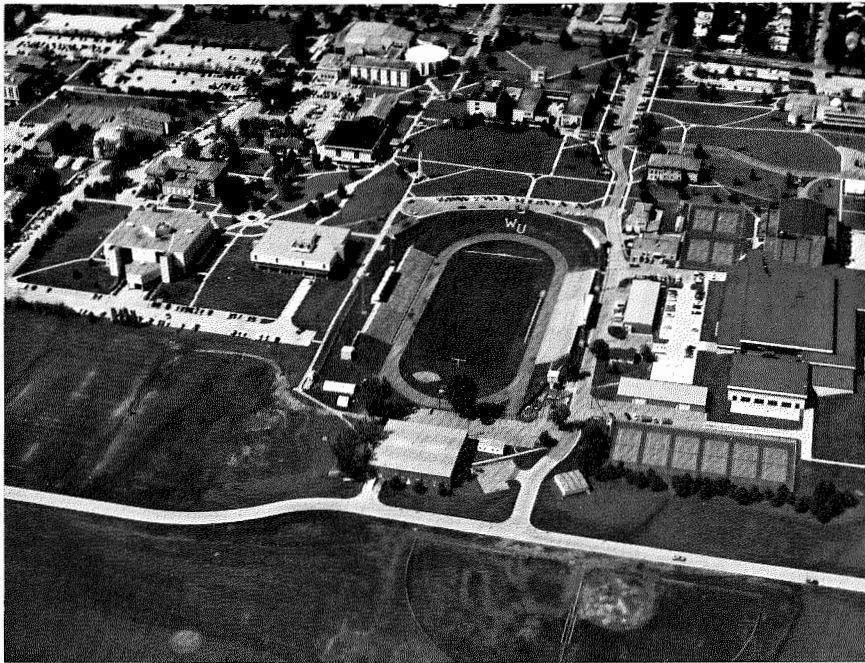

Washburn University

Washburn University, founded in 1865, is one of the oldest and largest universities in Kansas. As an urban and regional institution, Washburn serves many of the educational needs of Topeka, Shawnee County and the state of Kansas.

Washburn traditionally has provided quality education. Students may choose from more than 70 degreed programs within the College of Arts and Sciences, School of Business, School of Law, School of Nursing or the School of Applied and Continuing Education. Students also enjoy new and modern classrooms and educational facilities.

The university's success is measured in part by the achievements of its graduates, who include a Nobel Prize winner in medicine, members of the U.S. Congress, members of the Kansas State Legislature, numerous judges who have graduated from the Law School, as well as many leaders in business, education, communications and service.

Washburn prides itself on having qualified and experienced faculty. Professors, not student graduate assistants, teach in the classrooms at all academic levels. Washburn professors also care about their students by sharing their successes and providing guidance and help outside the classroom.

Washburn also serves as the cultural center for the capital city metropolitan area. Attractions include performances by the Topeka Civic Symphony and Washburn's Music Department, exhibits in the Mulvane Art Center and stage productions in the University Theatre.

Washburn University Quick Facts