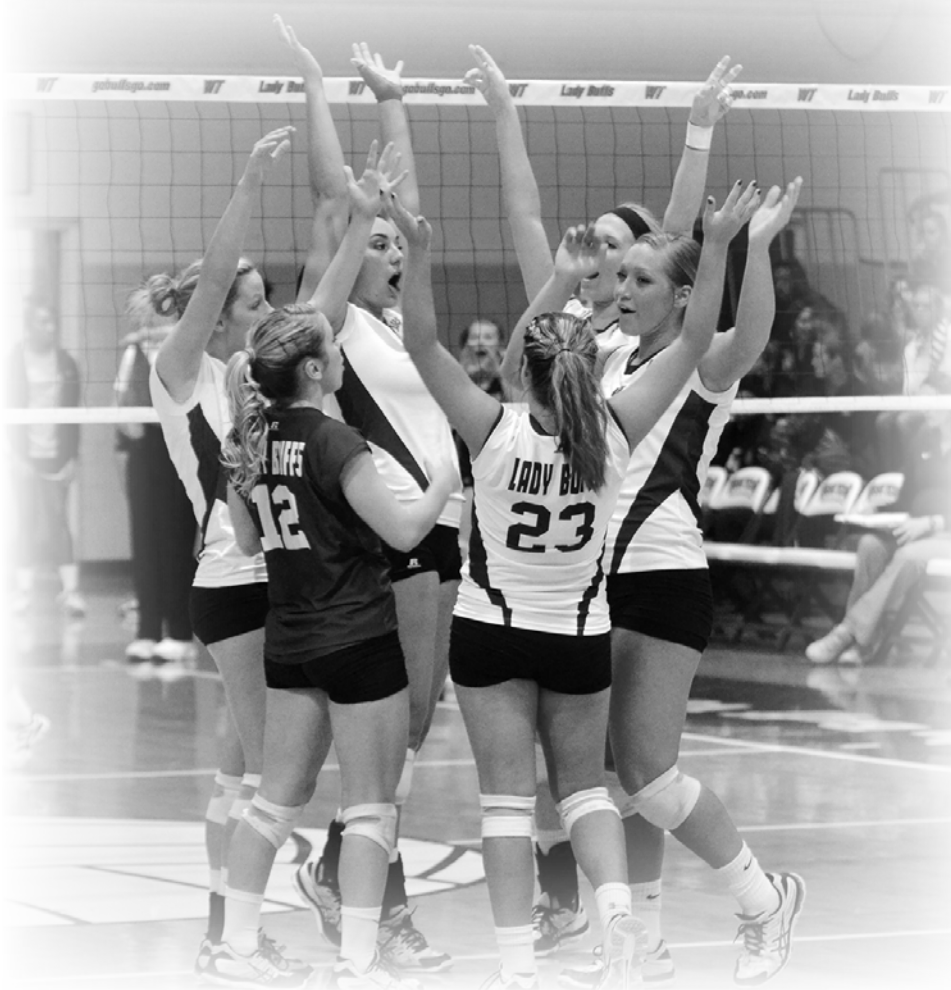

UNIVERSITY QUICK FACTS

Location: Canyon, Texas
Founded: 1910
Enrollment: 9,368
Nickname: Lady Buffs
Colors: Maroon & White
Arena: WTAMU Fieldhouse "The Box"
Capacity: 2,557
Affiliation: NCAA Division II
Conference: Lone Star
President: Dr. J Patrick O'Brien
Athletic Director: Michael McBroom
Athletic Office Phone: 806-651-4400
Athletic Ticket Office Phone: 806-651-1414

ATHLETIC MEDIA RELATIONS

Assistant Director/VB Contact: Brent Seals
Email Address: bseals@wtamu.edu
Office Phone: 806-651-4442
Cell Phone: 806-674-7050
Media Relations Fax: 806-651-4409
Athletics Website: www.GoBuffsGo.com
Mailing Address: WTAMU Box 60049 Canyon, Texas 79016
Overnight Address: 2403 Russell Long Blvd. Canyon, Texas 79016

COACHING STAFF

Head Coach: Jason Skoch
Alma Mater: Oklahoma State (1998)
Overall Record at WT: 200-30 (7th Year)
Overall Career Record: 336-50 (11th Year)
Assistant Coach: Michele Furlong
Graduate Assistant: Casey Bruno
Graduate Assistant: Casey Loper

PROGRAM INFORMATION

2014 Overall Record: 32-5
2014 LSC Record (Finish): 16-0 (1st)
2014 Postseason: SC Regional Semifinals
LSC Regular Season Championships: 19
LSC Tournament Championships: 15
NCAA DII Postseason Appearances: 25
NCAA DII Elite Eight Appearances: 13
NCAA DII National Championships: 3
All-Americans: 26
All-American Honors: 56
NCAA DII National Players of the Year: 3
NCAA DII National Coaches of the Year: 2
All-Time Record (*73): 1099-459-13 (.700)
LSC Hall of Honor Inductees: 2
WT Hall of Champions Inductees: 12

CREDITS

The 2015 West Texas A&M Lady Buff Volleyball Record Book was designed, compiled and edited by Assistant Director of Athletic Media Relations, Brent Seals. Additional research provided by Assistant Athletic Director John Hasse along with athletic boosters Bob Stewart, Tom Musser, Sandy Cardoza and Kim Williams.

www.GoBuffsGo.com

CONTENTS

1	Table of Contents
2	WTAMU Fieldhouse "The Box"
3	2015 Schedule
4-5	Meet The Lady Buffs
6-7	The Coaching Staff
8-10	2014 In-Review
11-12	The Record Book
13	All-Time Letterwinners
14-15	WT All-Americans
16-20	Year-By-Year Results
21	All-Time Series Records
22-23	All-Time Results vs. the LSC
24-27	The Lone Star Conference
28	WTAMU Hall of Champions
29-31	Postseason Recaps
31	WT Volleyball Postseason History
32	Covering the Lady Buffs

THE LADY BUFFS

3	2015 Schedule
4	TV/Radio Roster
5	Numerical/Alphabetical Roster

THE COACHING STAFF

6	Head Coach Jason Skoch
7	Assistant Coach Michele Furlong
7	Graduate Assistant Casey Bruno
7	Graduate Assistant Casey Loper
7	All-Time WT Coaching Records

2014 IN-REVIEW

8	2014 Schedule/Results
9	2014 Team Statistics
10	2014 Individual Statistics

THE RECORD BOOK

11-12	Individual Record Book
12	Team Record Book
13	All-Time Letterwinners

WT ALL-AMERICANS

14-15	All-Americans

LADY BUFF HISTORY

16-20	Year-By-Year Results
21	All-Time Series Records
22-23	All-Time Results vs. the LSC
28	WTAMU Hall of Champions