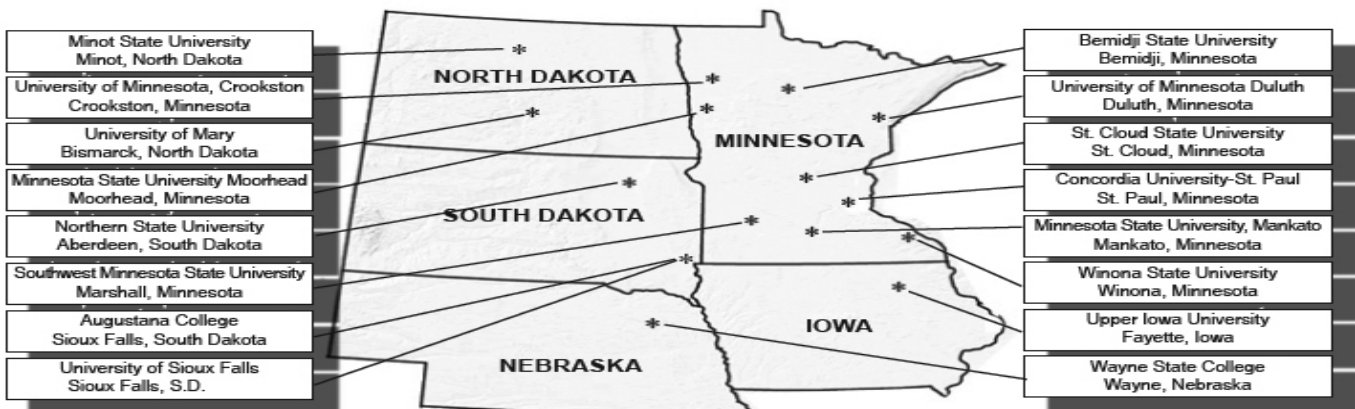

The NSIC has now had 15 student-athletes awarded with the NCAA Elite 90 Award on 18 occasions. Also earning the award were Ryan Schlichte (MSU, FB, 2019), Sasha Hovind (NSU, ODTF, 2018), DJ Pollard (NSU, Men's Basketball, 2018), Grant Pulver (UMD, Cross Country, 2017), **Leisa McClintock (Wayne State, Volleyball, 2015)**, Tavia Rutherford (Sioux Falls, Golf, 2015), Claire Sames (SMSU, Volleyball, 2014), Kara Pioske (Concordia-St. Paul, Volleyball 2013), Billy Brockmueller (Sioux Falls, Cross Country 2012, 2014 & IDTF 2014), Ben Keller (Minnesota State, Baseball 2012 & 2013), Cody Lensing (Augustana, Wrestling 2012), Kendra Huettl (Minnesota State, Softball, 2011), Matt Braithwaite (Augustana, Cross Country, 2010) and Lauren Brown (Winona State, Outdoor Track & Field, 2010).

Member schools continue to emphasize the educational, entertainment and unifying value of sports while pointing with pride to the many advantages to be gained by attending these colleges and universities. The NSIC is committed to providing rewarding experiences for its student-athletes, and while the challenges that loom are sizable, indeed, the NSIC is surely well positioned for the future.

(By Larry Scott & Nick Kornder)

NSIC TERRITORY