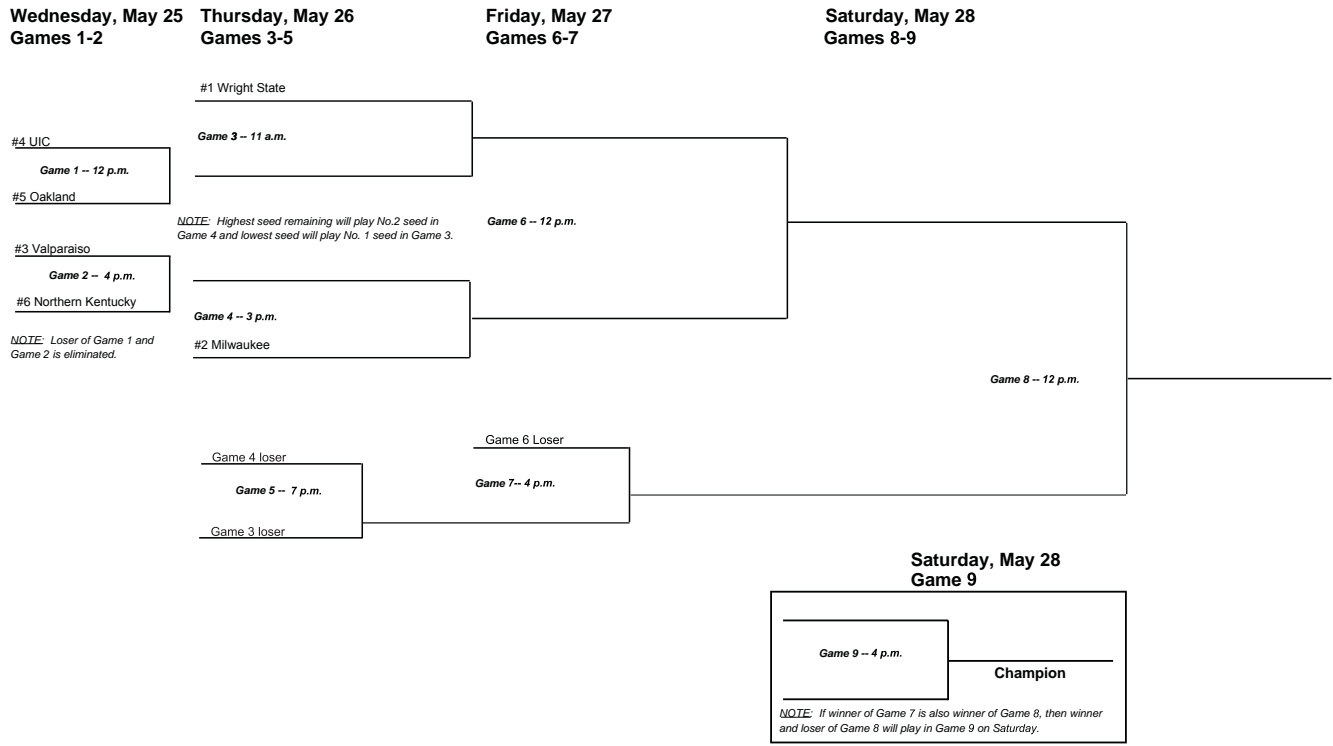

2016 HORIZON LEAGUE BASEBALL CHAMPIONSHIP

May 25-28 | Wright State hosts | All times local

ESPN 3

@ HORIZON LEAGUE™

#HLBB