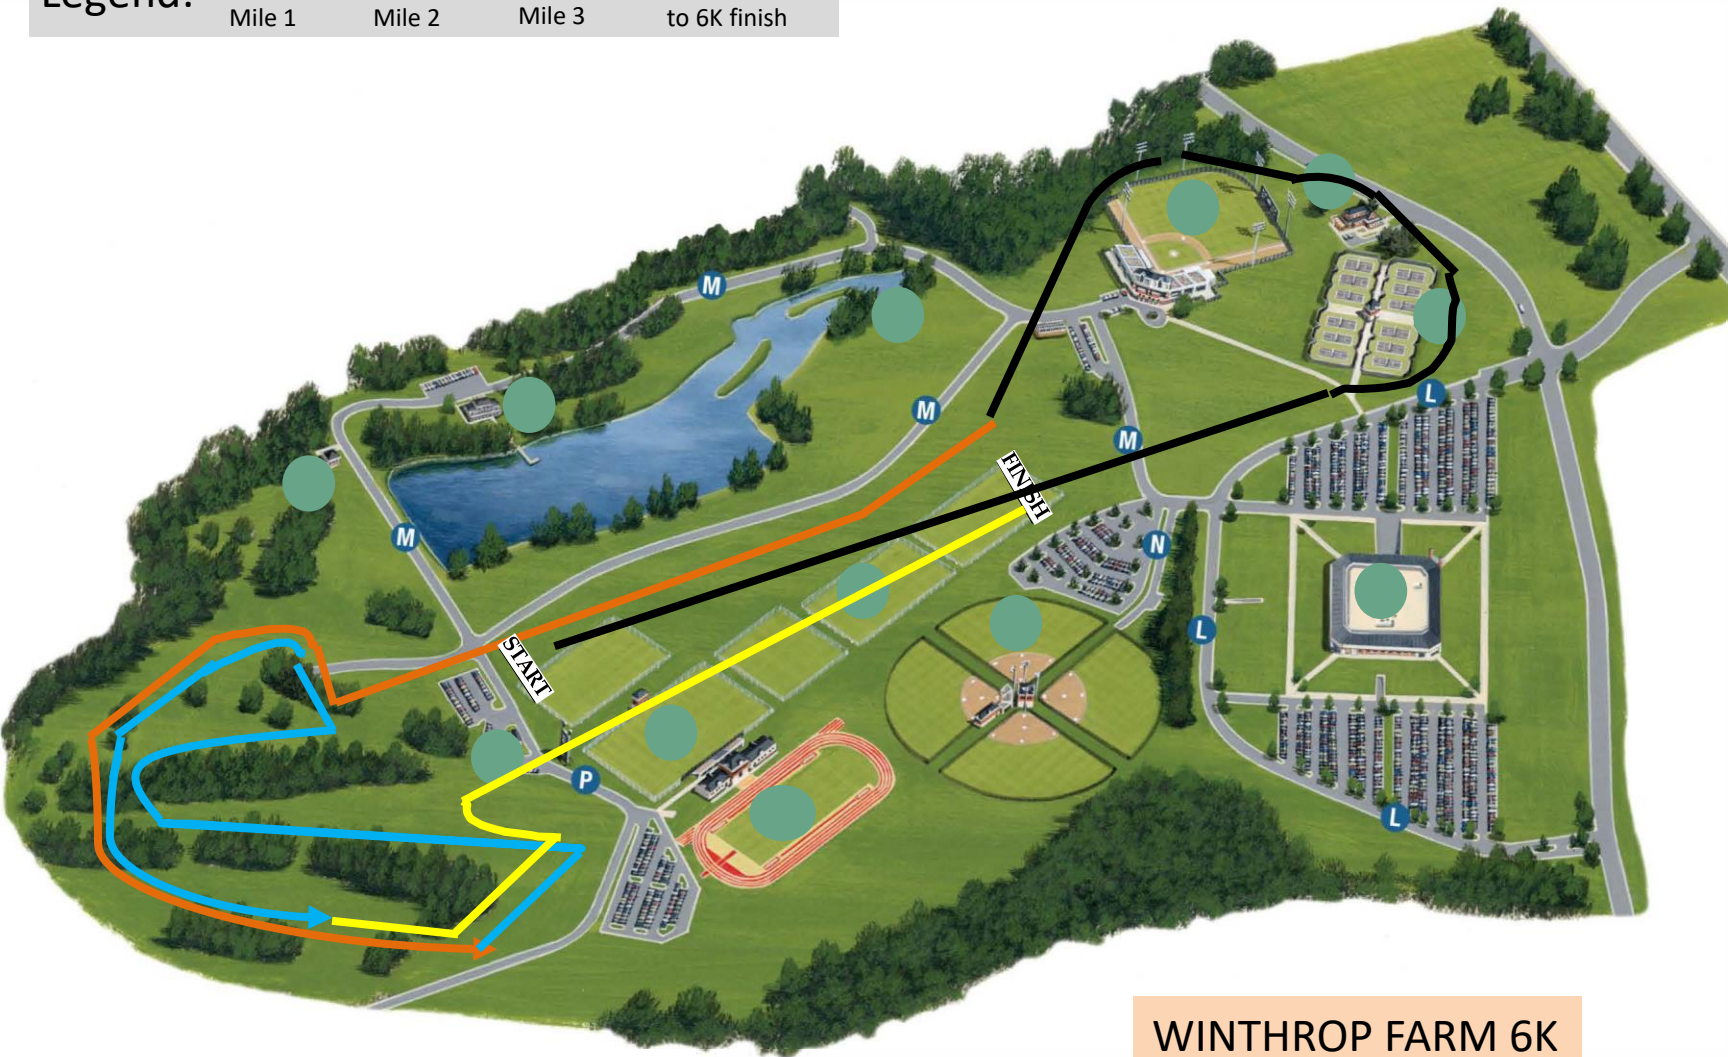

Legend:  Mile 1  Mile 2  Mile 3  to 6K finish

WINTHROP FARM 6K