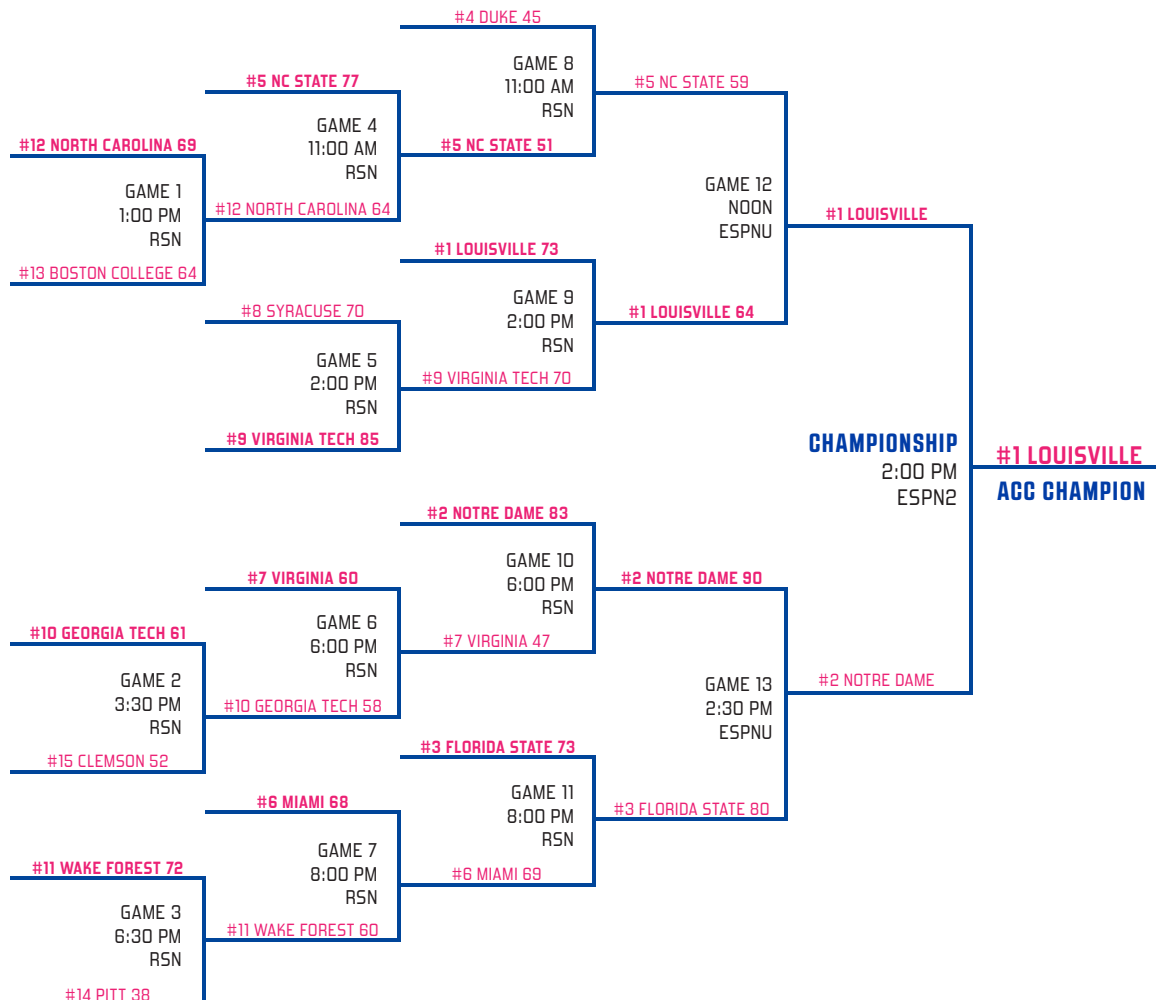

2017-18 YEAR IN REVIEW

ATLANTIC COAST CONFERENCE STANDINGS

TEAM	ACC			OVERALL			HM	RD	NEU	STRK
	W	L	PCT	W	L	PCT				
Louisville	15	1	.938	36	3	.923	18-1	13-1	5-1	L1
Notre Dame	15	1	.938	35	3	.921	15-0	11-2	9-1	W6
Florida State	12	4	.750	26	7	.788	14-1	11-4	1-2	L1
NC State	11	5	.688	26	9	.743	16-2	7-4	3-3	L1
Duke	11	5	.688	24	9	.727	16-1	7-6	1-2	L1
Syracuse	10	6	.625	22	9	.710	13-2	6-4	3-3	L2
Miami	10	6	.625	21	11	.656	13-5	5-4	3-2	L2
Virginia	10	6	.625	19	14	.576	10-6	5-7	4-1	L1
Virginia Tech	6	10	.375	23	14	.622	15-4	6-7	2-3	L1
Georgia Tech	6	10	.375	20	14	.588	15-3	3-9	2-2	L1
Wake Forest	5	11	.312	14	17	.452	6-8	7-6	1-3	L1
North Carolina	4	12	.250	15	16	.484	11-8	1-7	3-1	L1
Pitt	2	14	.125	10	20	.333	8-10	2-9	0-1	L7
Boston College	2	14	.125	7	23	.233	6-9	1-13	0-1	L5
Clemson	1	15	.062	11	19	.367	7-8	3-8	1-3	L11

2018 ACC WOMEN'S BASKETBALL TOURNAMENT GREENSBORO, N.C. | MARCH 1-5