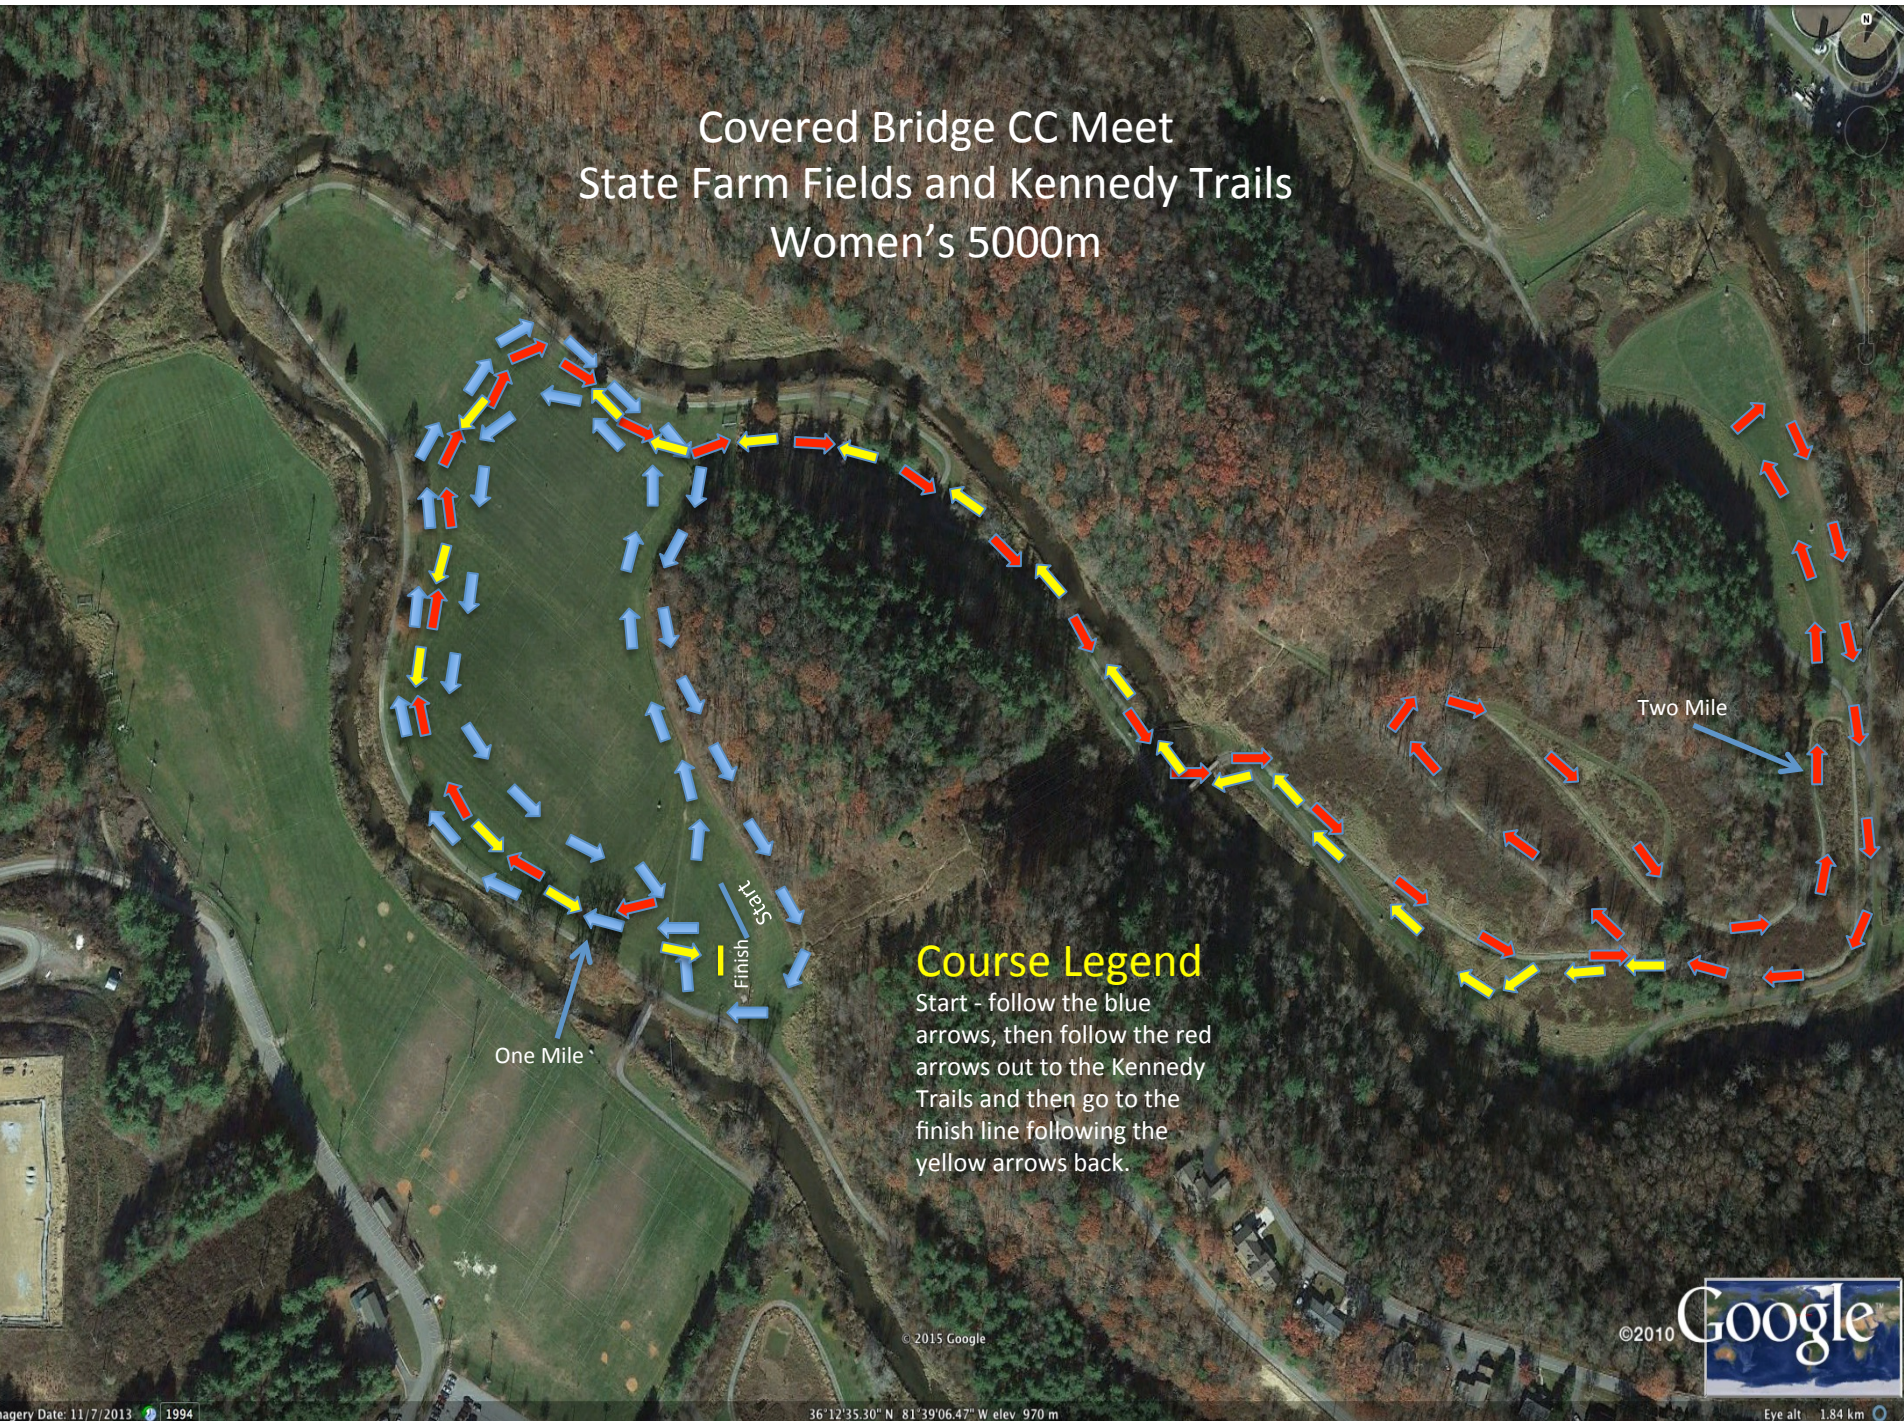

# Covered Bridge CC Meet State Farm Fields and Kennedy Trails Women's 5000m

## Course Legend

Start - follow the blue arrows, then follow the red arrows out to the Kennedy Trails and then go to the finish line following the yellow arrows back.