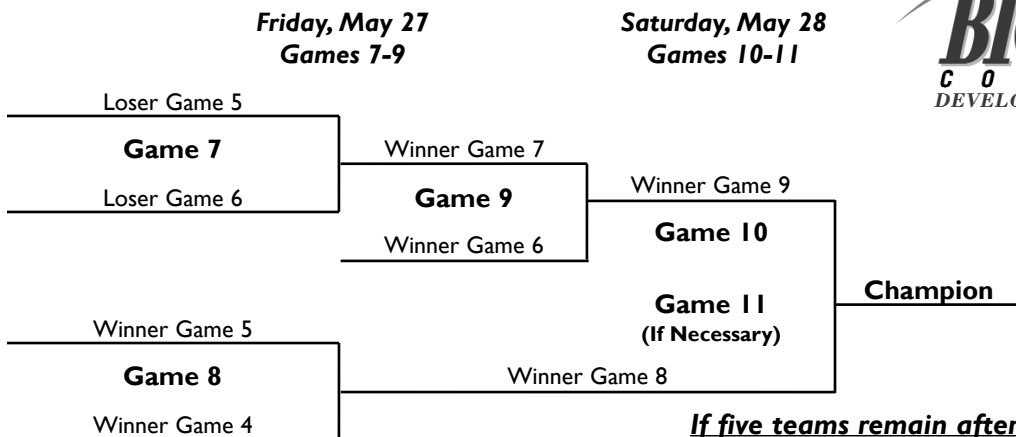

If five teams remain after Game 6 and two after Game 9