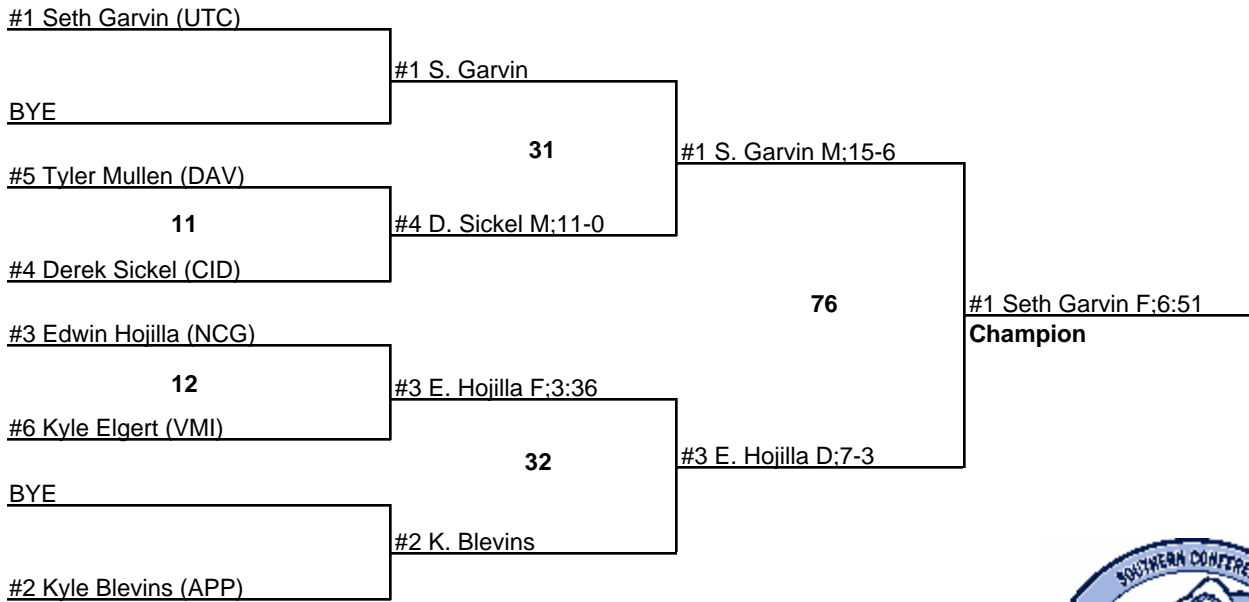

7 March 2009

2009 Southern Conference Wrestling Championships

149

7 March 2009

2009 Southern Conference Wrestling Championships

157

7 March 2009

2009 Southern Conference Wrestling Championships

165

7 March 2009

2009 Southern Conference Wrestling Championships

174

7 March 2009

2009 Southern Conference Wrestling Championships

184

7 March 2009