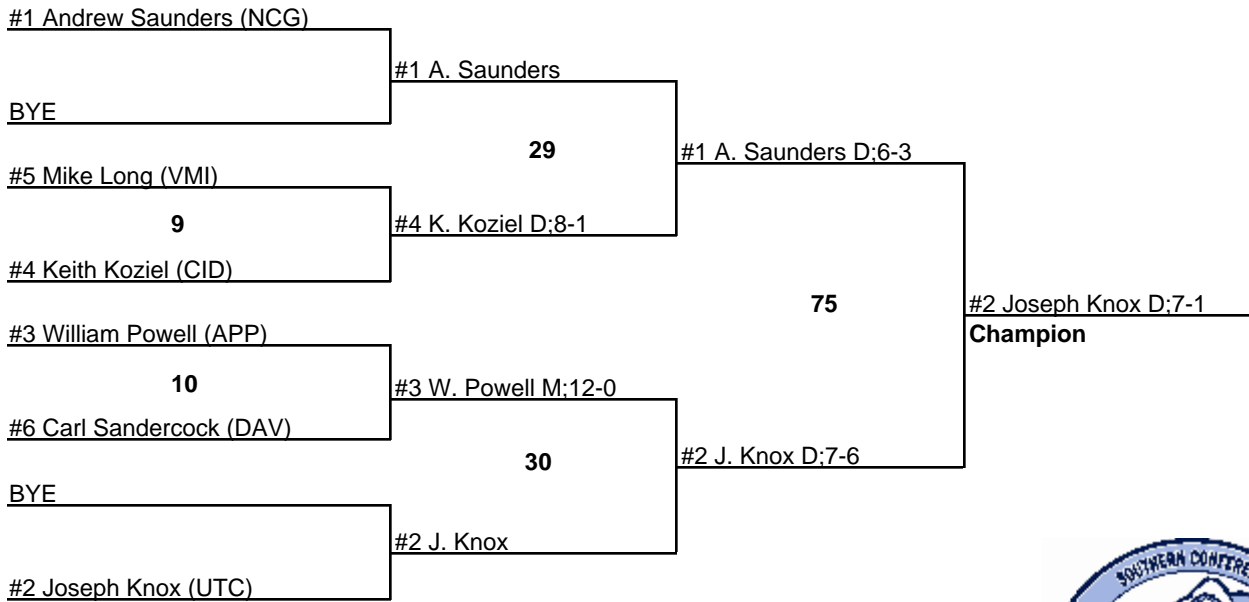

2009 Southern Conference Wrestling Championships

125

7 March 2009

2009 Southern Conference Wrestling Championships

133

7 March 2009

2009 Southern Conference Wrestling Championships

141

7 March 2009

2009 Southern Conference Wrestling Championships

149

7 March 2009

2009 Southern Conference Wrestling Championships

157

7 March 2009

2009 Southern Conference Wrestling Championships

165

7 March 2009

2009 Southern Conference Wrestling Championships

174

7 March 2009

2009 Southern Conference Wrestling Championships

184

7 March 2009