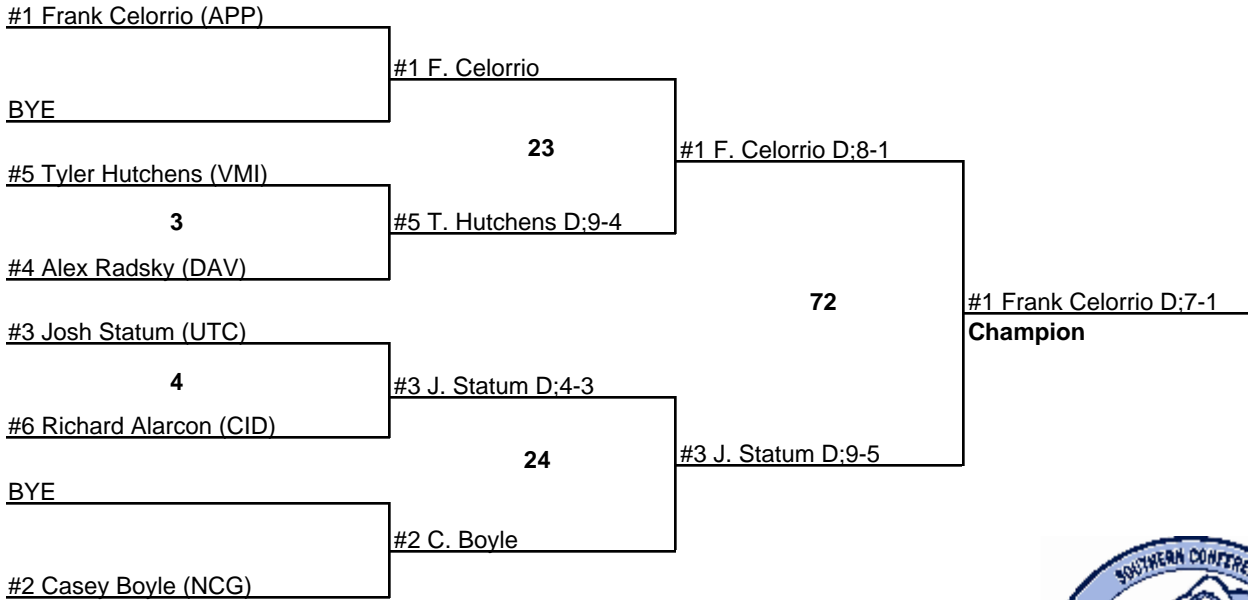

2009 Southern Conference Wrestling Championships

125

7 March 2009

2009 Southern Conference Wrestling Championships

133

7 March 2009

2009 Southern Conference Wrestling Championships

141

7 March 2009

2009 Southern Conference Wrestling Championships

149

7 March 2009

2009 Southern Conference Wrestling Championships

157

7 March 2009

2009 Southern Conference Wrestling Championships

165

7 March 2009

2009 Southern Conference Wrestling Championships

174

7 March 2009

2009 Southern Conference Wrestling Championships

184

7 March 2009