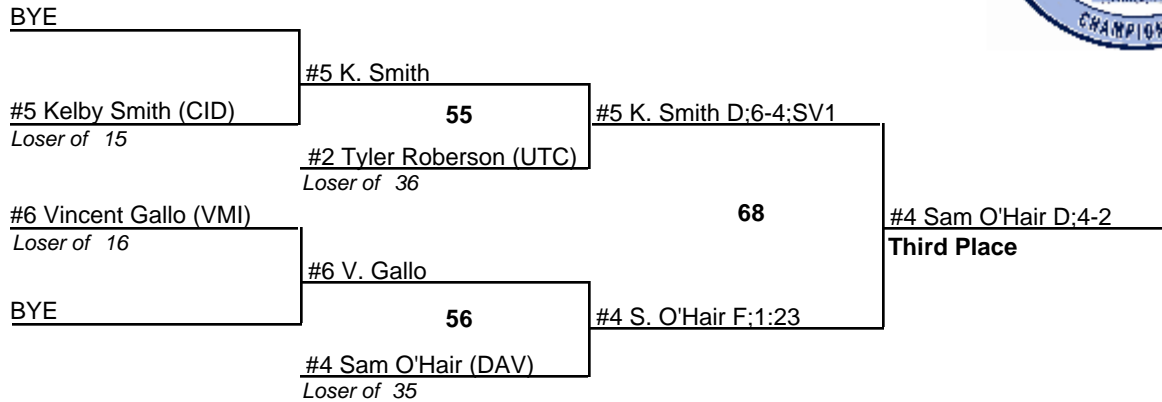

165

7 March 2009

2009 Southern Conference Wrestling Championships

174

7 March 2009

2009 Southern Conference Wrestling Championships

184

7 March 2009