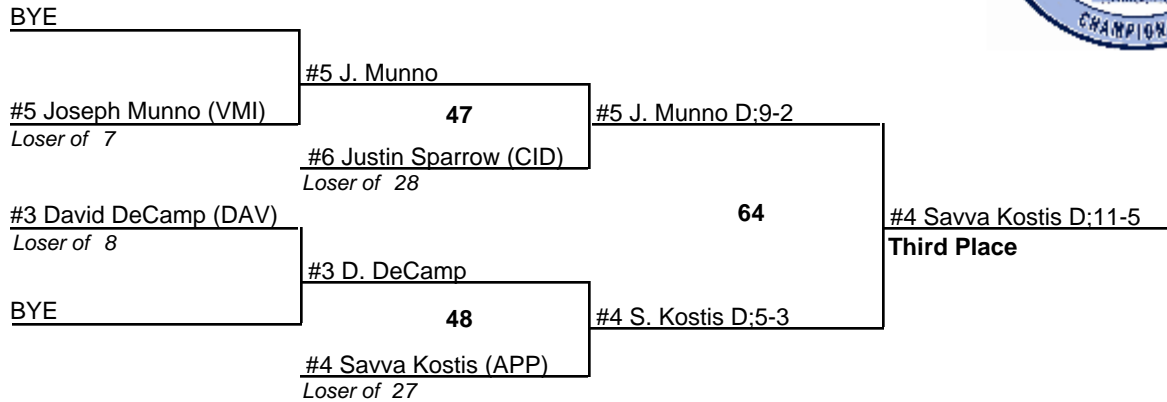

2009 Southern Conference Wrestling Championships

125

7 March 2009

2009 Southern Conference Wrestling Championships

133

7 March 2009

2009 Southern Conference Wrestling Championships

141

7 March 2009

2009 Southern Conference Wrestling Championships

149

7 March 2009

2009 Southern Conference Wrestling Championships

157

7 March 2009

2009 Southern Conference Wrestling Championships