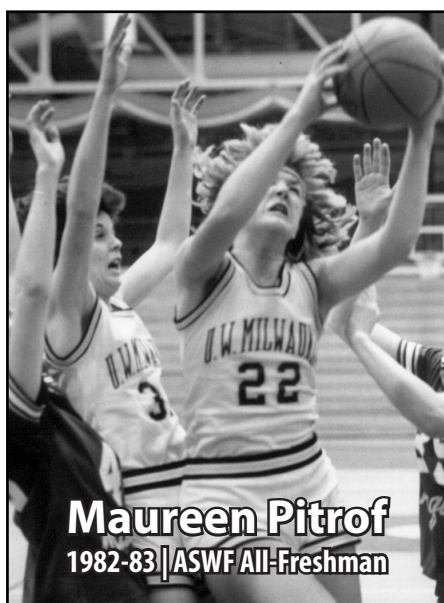

Darla Wack
AWSF Fourth Team | Kodak All-District

Carol Busche
1984-85 | Kodak First Team/
NAIA Second Team/AWSF Third Team

Maureen Pitrof
1982-83 | ASWF All-Freshman