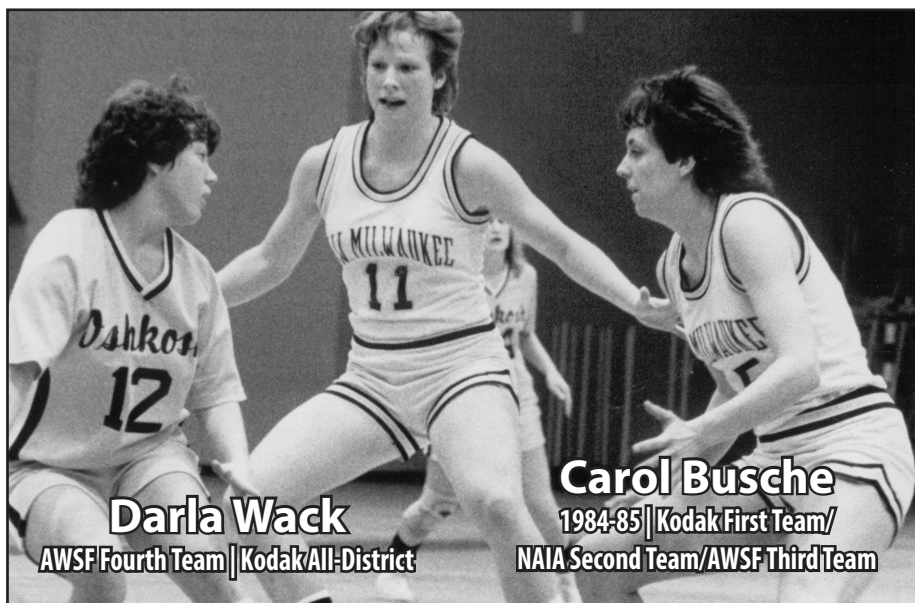

Traci Edwards
2008-09 | WBCA Region 6

Maria Viall
2003-04 | Kodak/WBCA Region 6