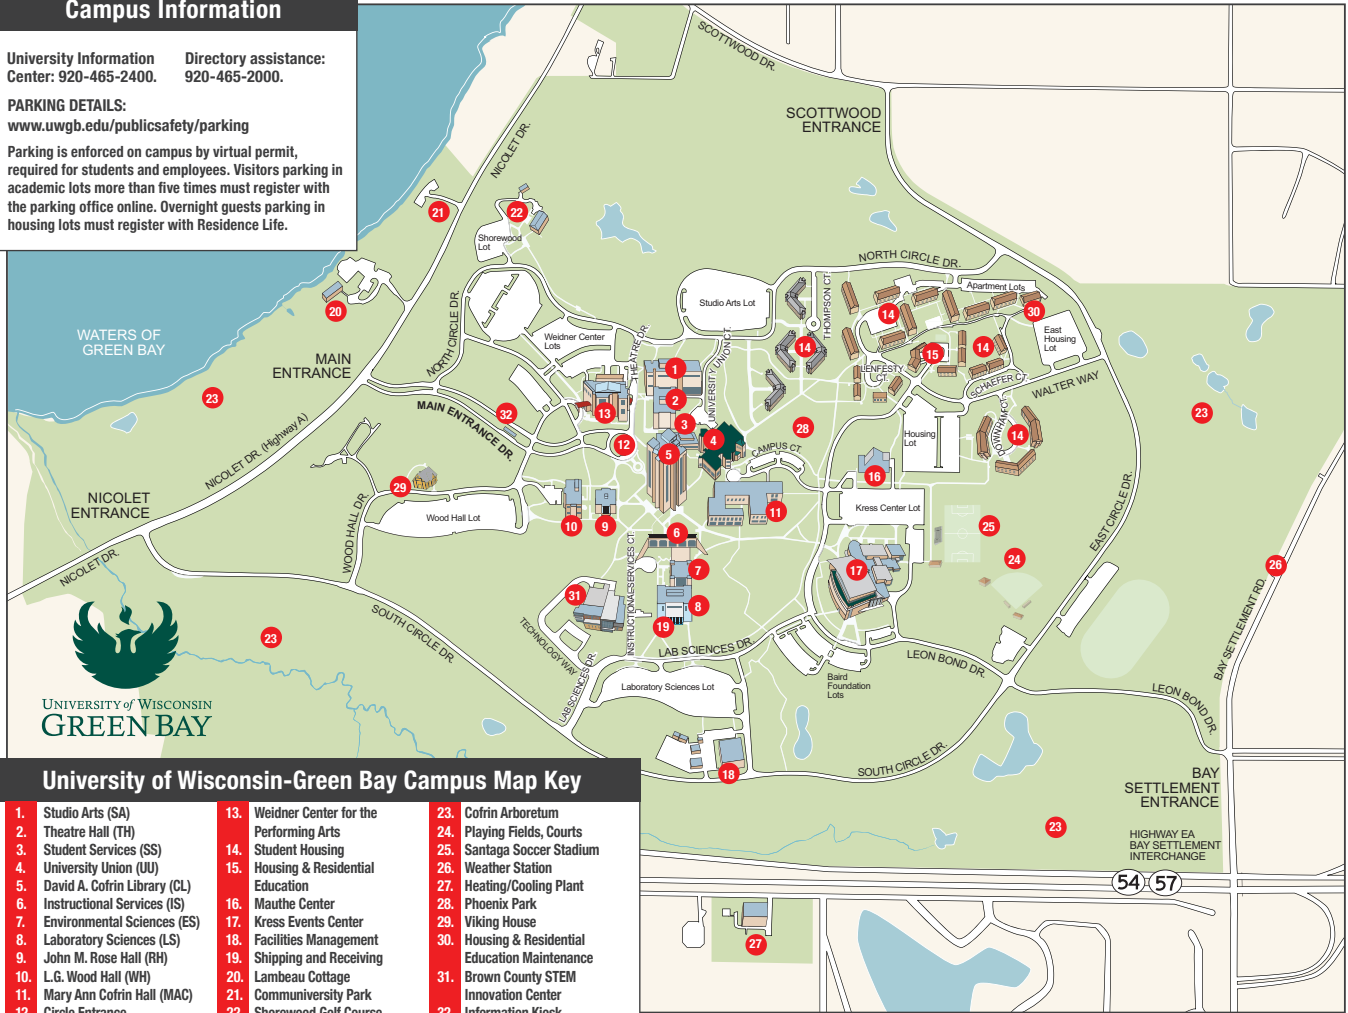

GREEN BAY PHOENIX

GREEN BAY CAMPUS MAP

Campus Information

University Information Center: 920-465-2400. Directory assistance: 920-465-2000.

PARKING DETAILS:
www.uwgb.edu/publicsafety/parking

Parking is enforced on campus by virtual permit, required for students and employees. Visitors parking in academic lots more than five times must register with the parking office online. Overnight guests parking in housing lots must register with Residence Life.

Kress Events Center - 17

Aldo Santaga Stadium - 25

King Park - 24

Phoenix Alumni Cross Country Course at Shorewood - 22