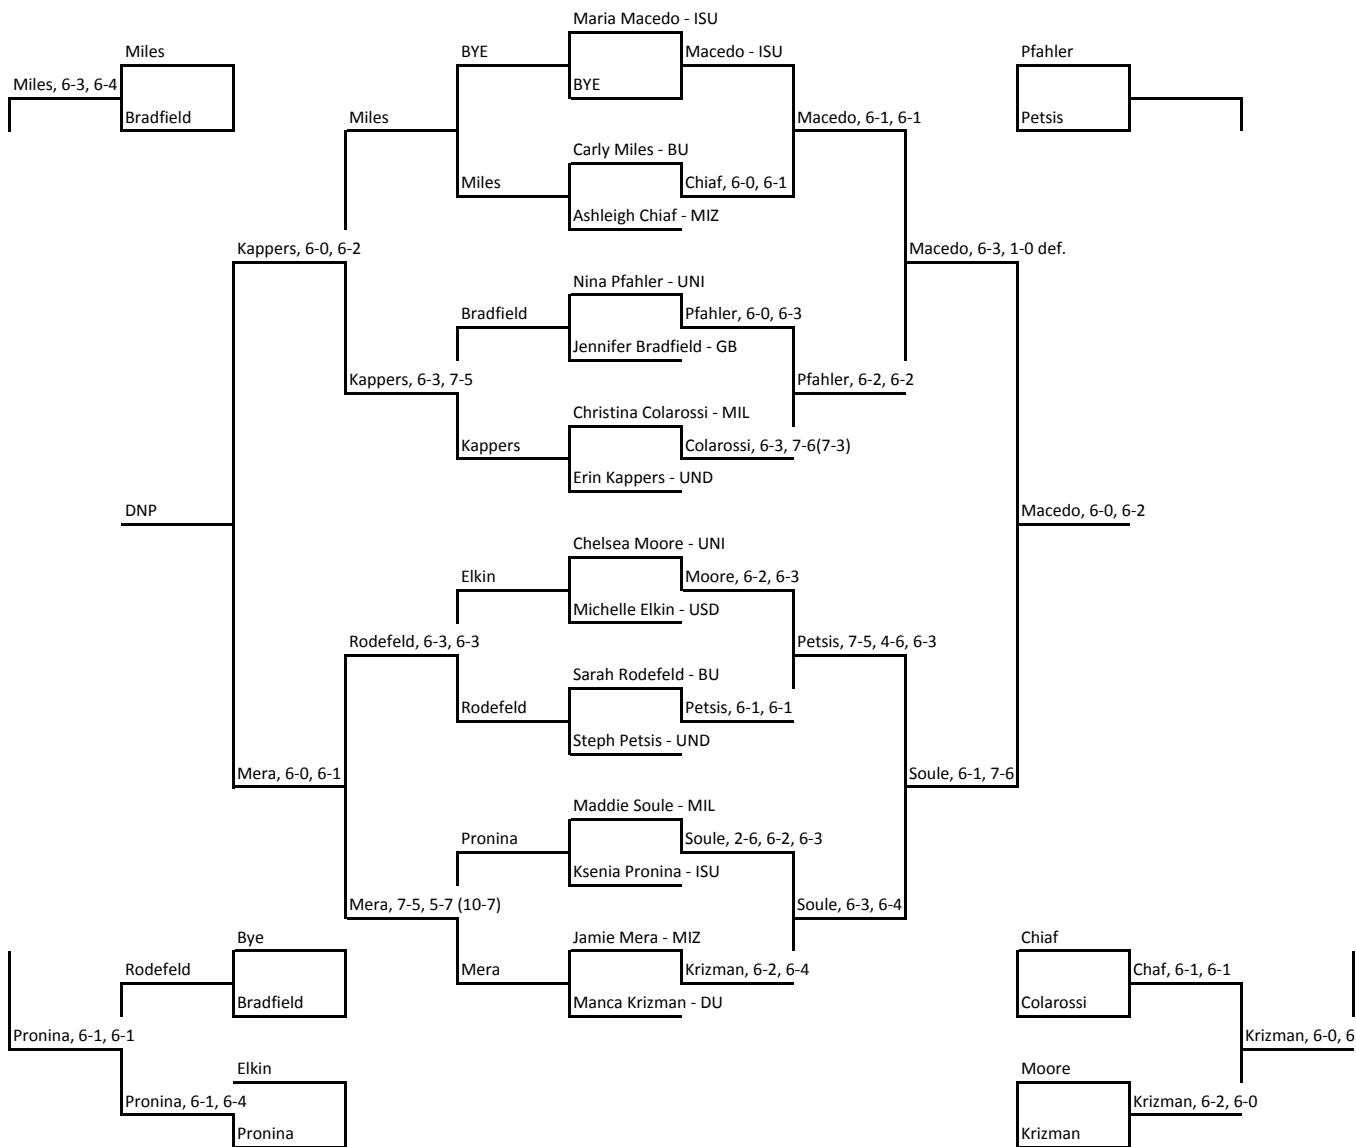

## #1 Platinum Singles

- Bradley - BU
- Drake - DU
- Minnesota - MINN
- South Dakota - USD
- North Dakota - UND
- Missouri - MIZ
- UNI - UNI
- Green Bay - GB
- Milwaukee - MIL
- Iowa State - ISU

Colarossi  
Moore  
Moore, 6-7, 7-5 (10-4)