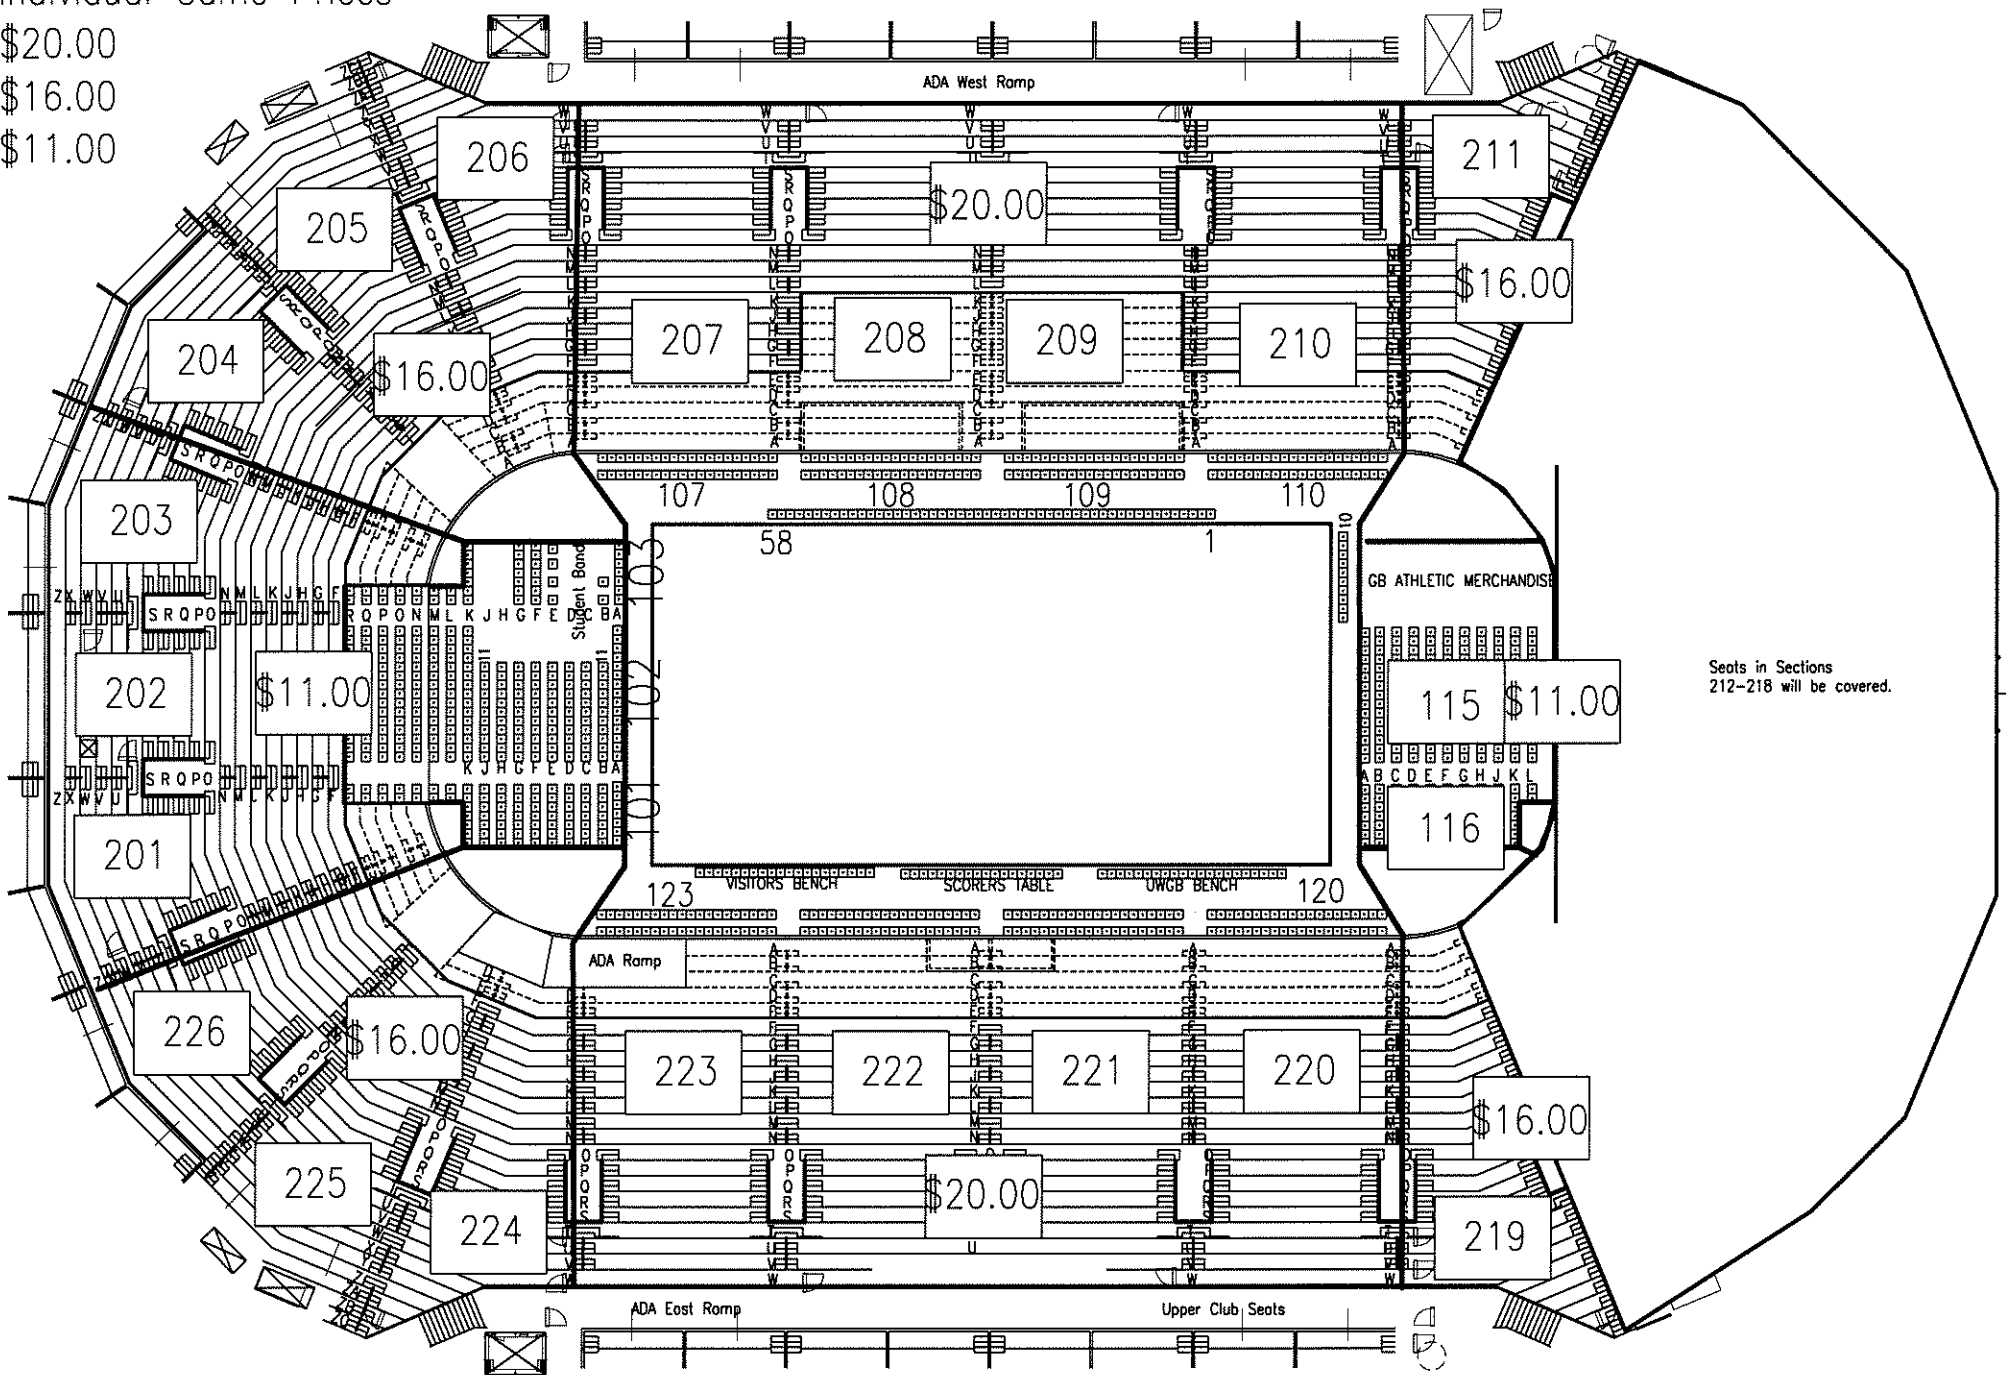

# Green Bay Basketball 2010-2011 Season The Resch Center, Green Bay, Wisconsin

## Individual Game Prices

- \$20.00
- \$16.00
- \$11.00

Seats in Sections  
212-218 will be covered.