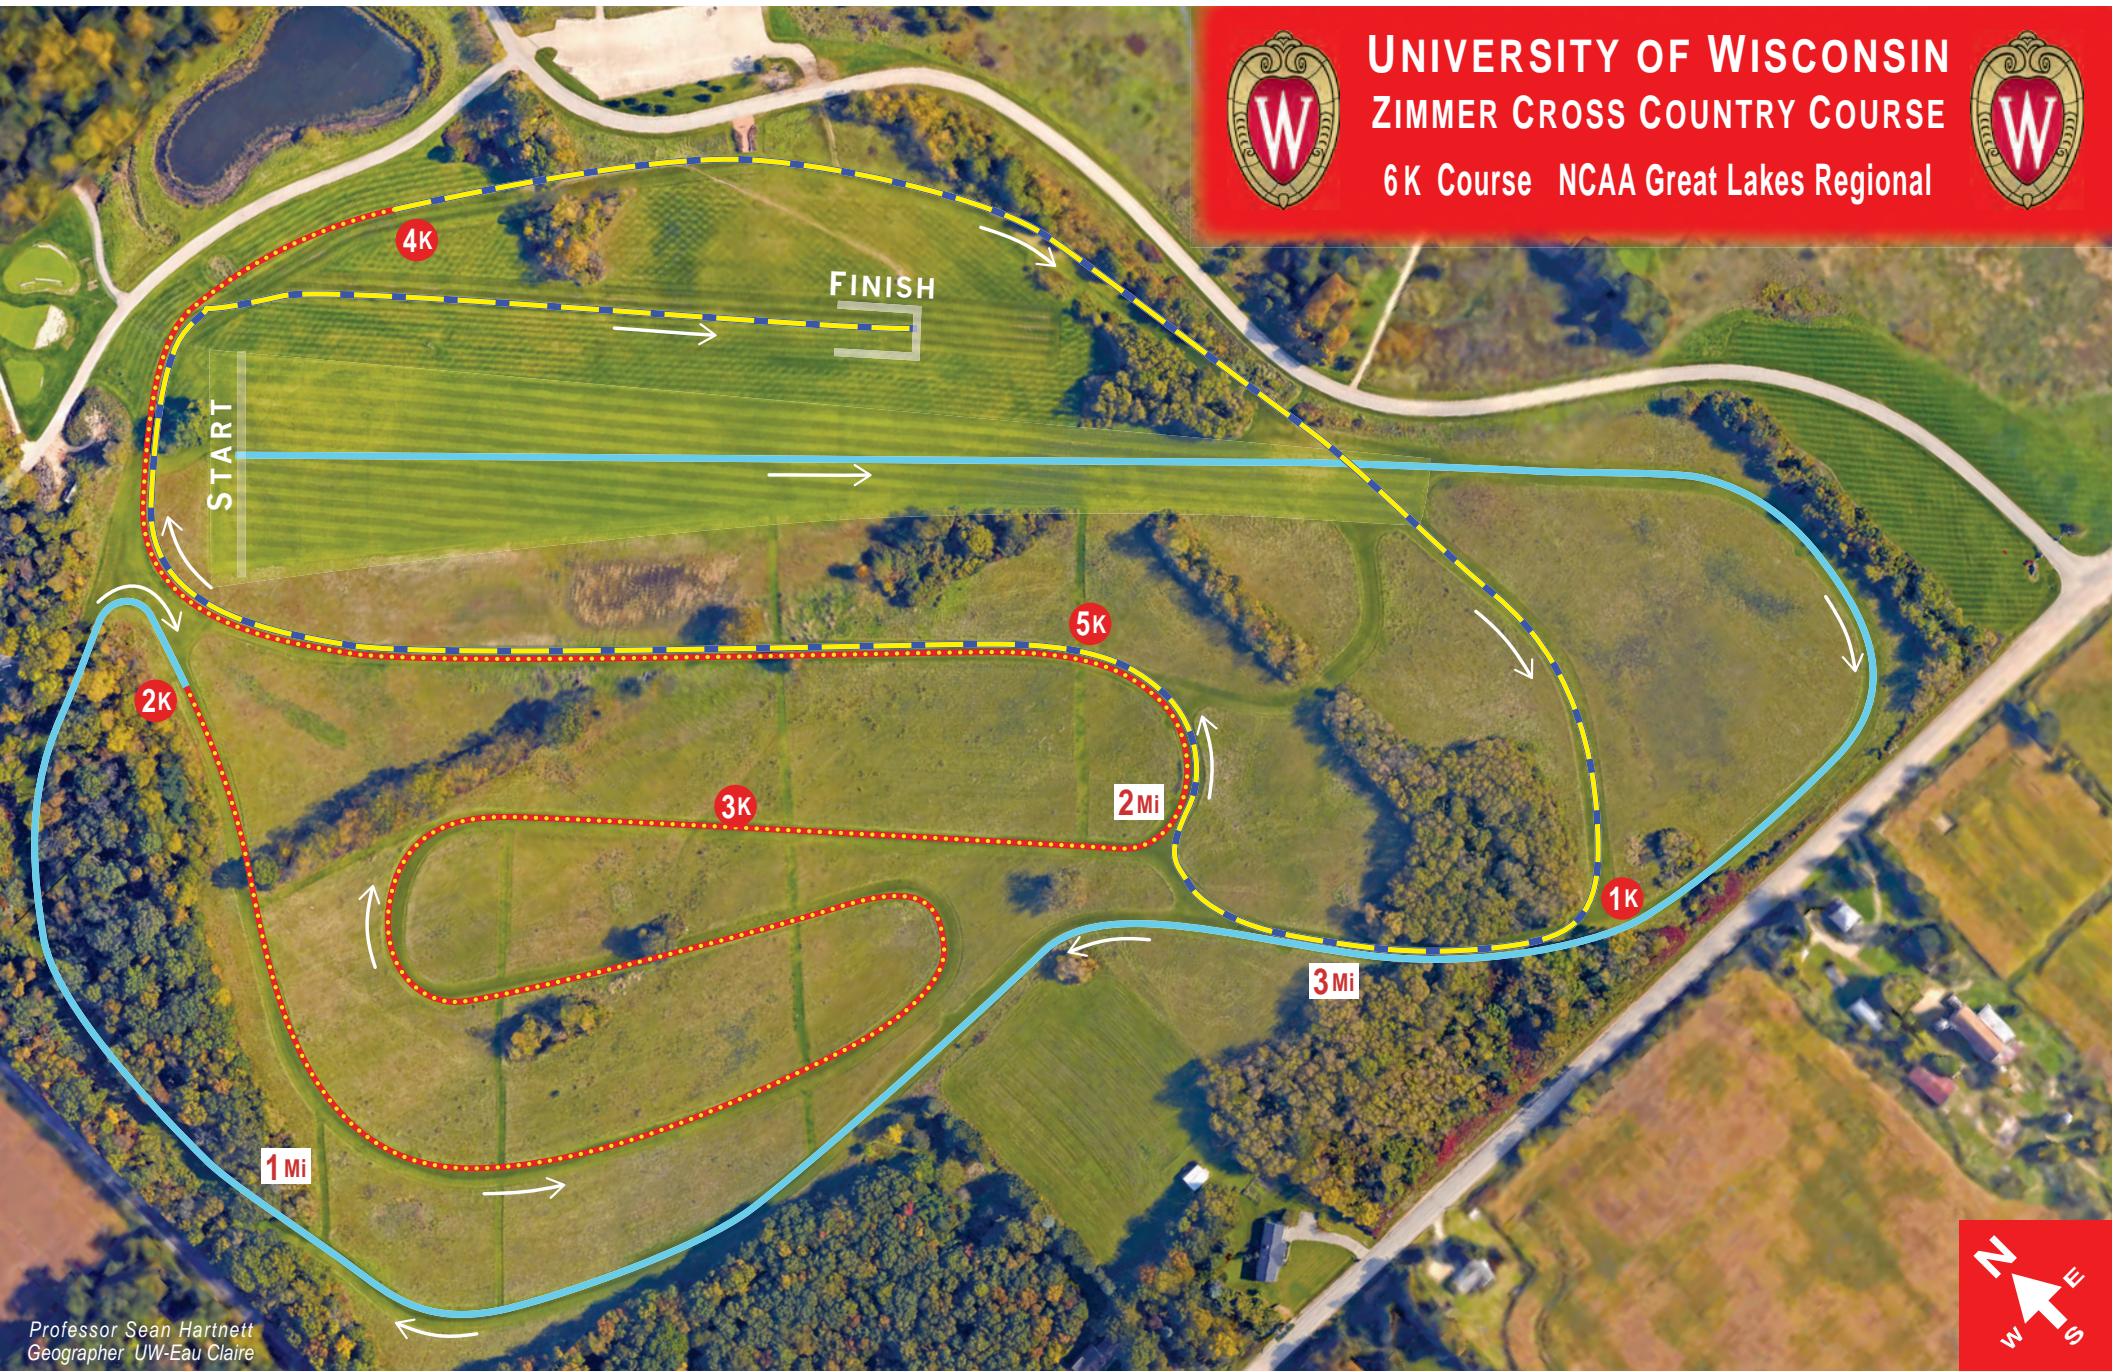

UNIVERSITY OF WISCONSIN
ZIMMER CROSS COUNTRY COURSE
 6 K Course NCAA Great Lakes Regional

Professor Sean Hartnett
 Geographer UW-Eau Claire

ELEVATION PROFILE WITH ELEVATIONS MEASURED RELATIVE THE LOWEST ELEVATION ON THE COURSE

THOMAS ZIMMER CHAMPIONSHIP CROSS COUNTRY COURSE

41 40 39 38 36 39 33 30 27 30 27 26 20 12 9 5 2 0 1 3 5 17 25 36 47 49 50 45 46 55 62 63 62 65 66 66 65 68 72 83 90 81 72 66 58 58 62 62 59 57 57 58 54 51 44 42 51 51 55 57 58 56 51 46 43 42 45 46 42 40 38 37 38 41 41 40 43 48 53 57 53 50 44 44 45 48 56 60 50 38 32 29 30 29 30 28 33 35 35 47 49 50 45 46 42 40 38 37 38 41 41 40 43 48 53 57 53 47 42 43 43 45 48