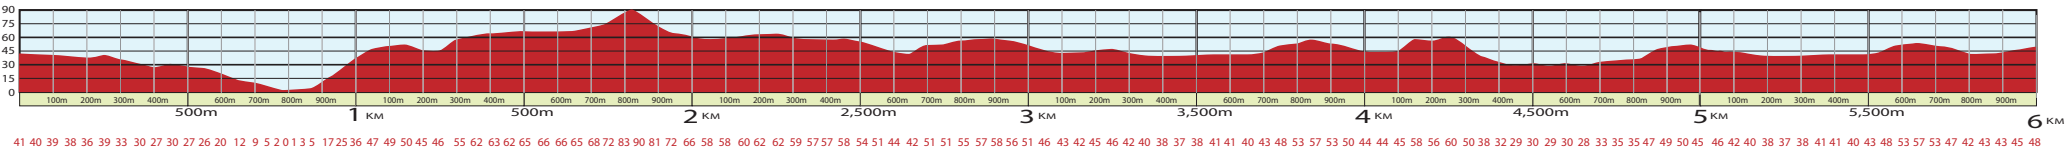

UNIVERSITY OF WISCONSIN
ZIMMER CROSS COUNTRY COURSE
 6 K Course NCAA Great Lakes Regional

Professor Sean Hartnett
 Geographer UW-Eau Claire

ELEVATION PROFILE WITH ELEVATIONS MEASURED RELATIVE THE LOWEST ELEVATION ON THE COURSE

THOMAS ZIMMER CHAMPIONSHIP CROSS COUNTRY COURSE

41 40 39 38 36 39 33 30 27 30 27 26 20 12 9 5 2 0 1 3 5 17 25 36 47 49 50 45 46 55 62 63 62 65 66 66 65 68 72 83 90 81 72 66 58 58 62 62 59 57 57 58 54 51 44 42 51 51 55 57 58 56 51 46 43 42 45 46 42 40 38 37 38 41 41 40 43 48 53 57 53 50 44 44 45 48 56 60 50 38 32 29 30 29 30 28 33 35 35 47 49 50 45 46 42 40 38 37 38 41 41 40 43 48 53 57 53 47 42 43 43 45 48