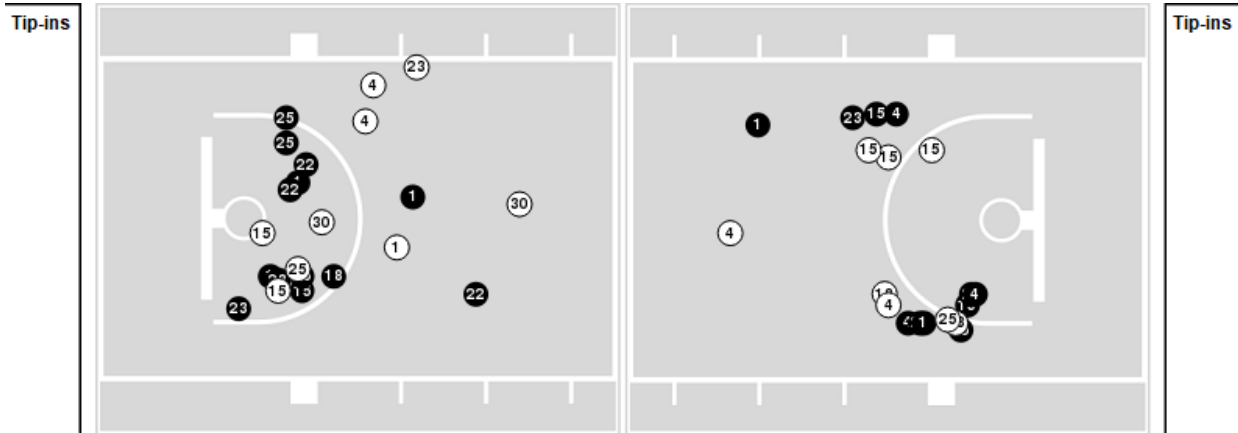

Shots in the Paint

● Made ○ Missed N - Player Number

Louisiana Tech	M/A	%
Field Goals	33/70	47
2 Points	25/43	58
3 Points	8/27	30
Free Throws	17/20	85

Louisiana Tech	M/A	%
Points in the Paint	48 (24/40)	60
Fast Break Points	11 (5/5)	100
Second Chance Points	12 (8/14)	57
Effective FG%	53