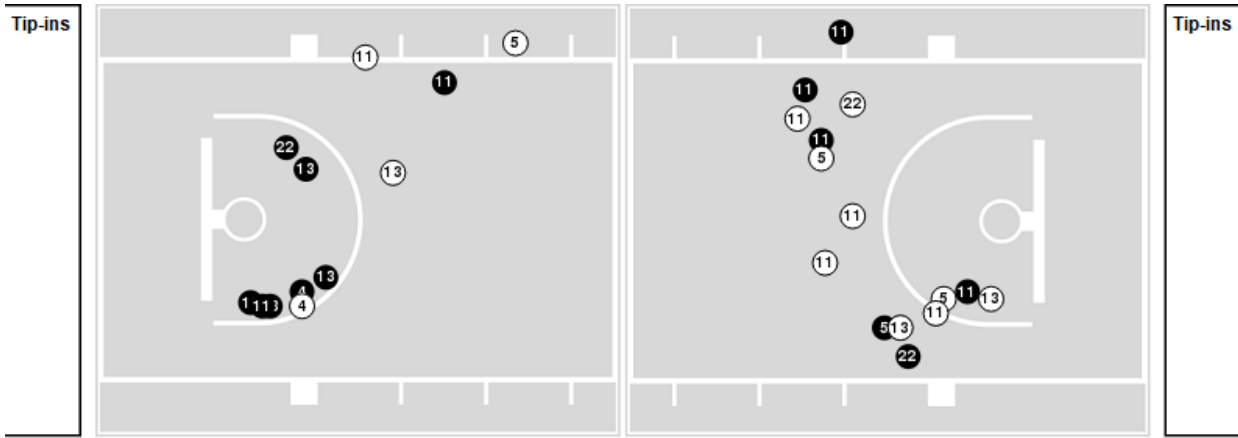

Shots in the Paint

● Made   ○ Missed   N - Player Number

UTEP	M/A	%
Field Goals	33/71	46
2 Points	19/37	51
3 Points	14/34	41
Free Throws	7/10	70

UTEP	M/A	%
Points in the Paint	30 (15/26)	58
Fast Break Points	12 (6/6)	100
Second Chance Points	10 (5/12)	42
Effective FG%	56