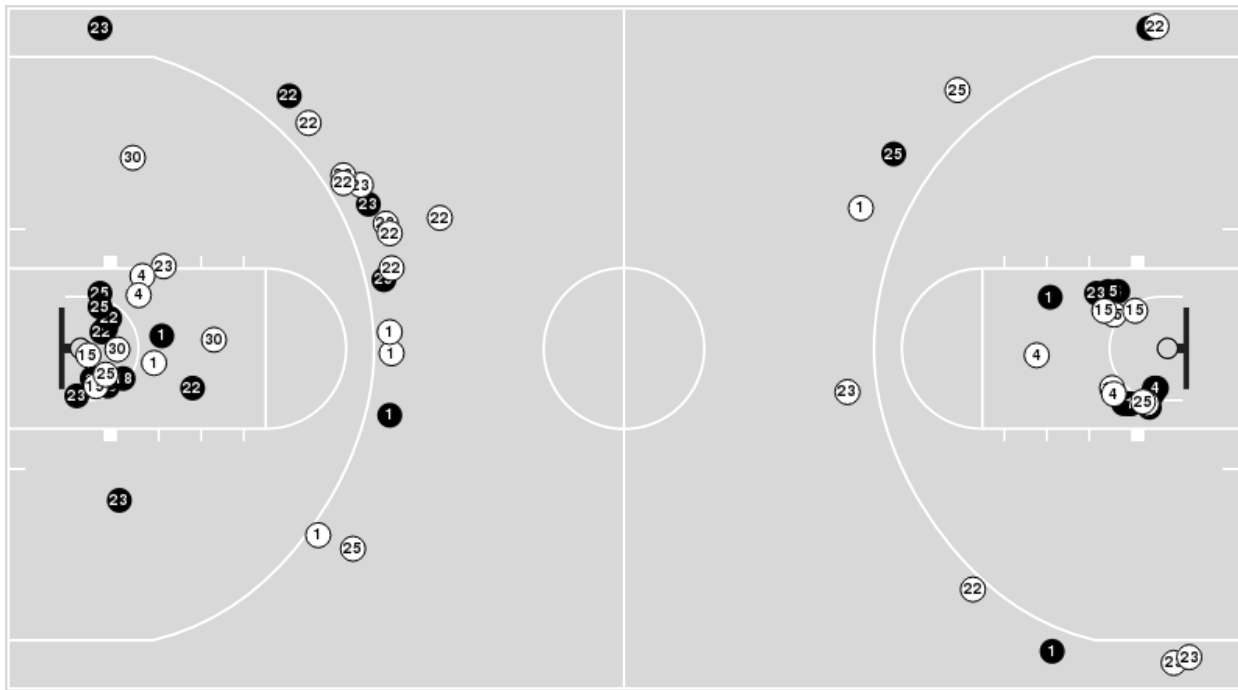

Officials: Carla Fountain, Neonta Williams, Nina Norman

Players => All ; FG Types => All ; Results => All ;

Louisiana Tech

All Field Goals