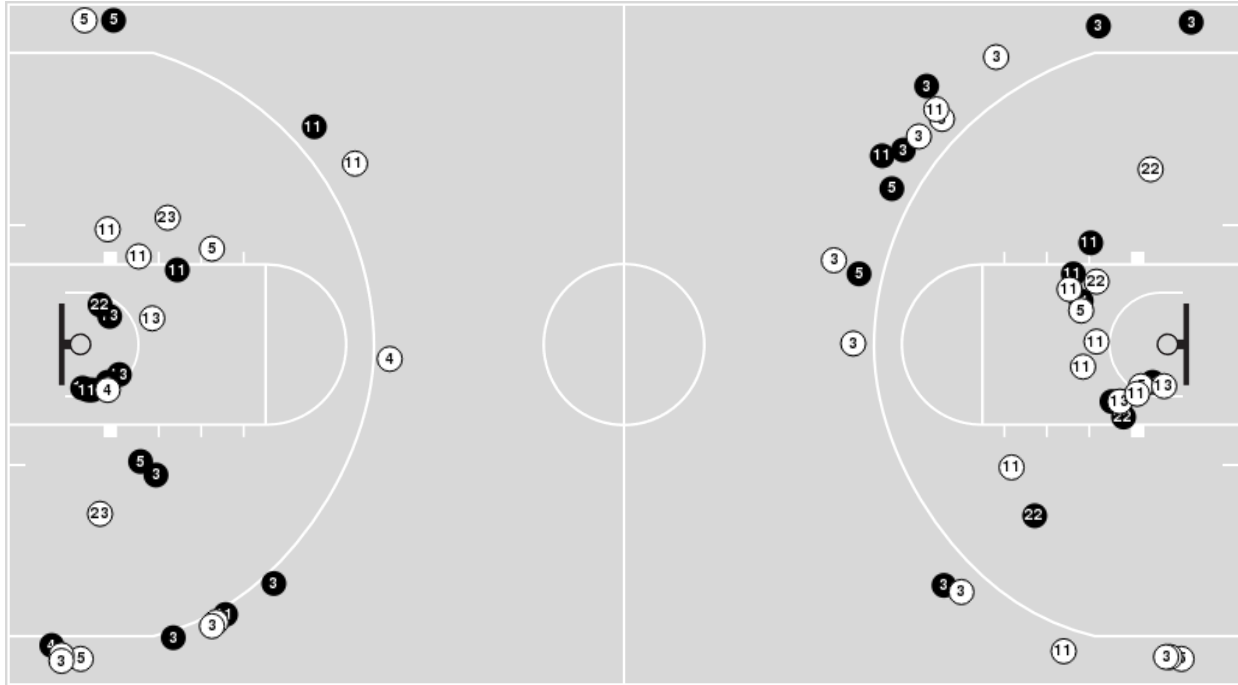

Players => All ; FG Types => All ; Results => All ;
UTEP

All Field Goals