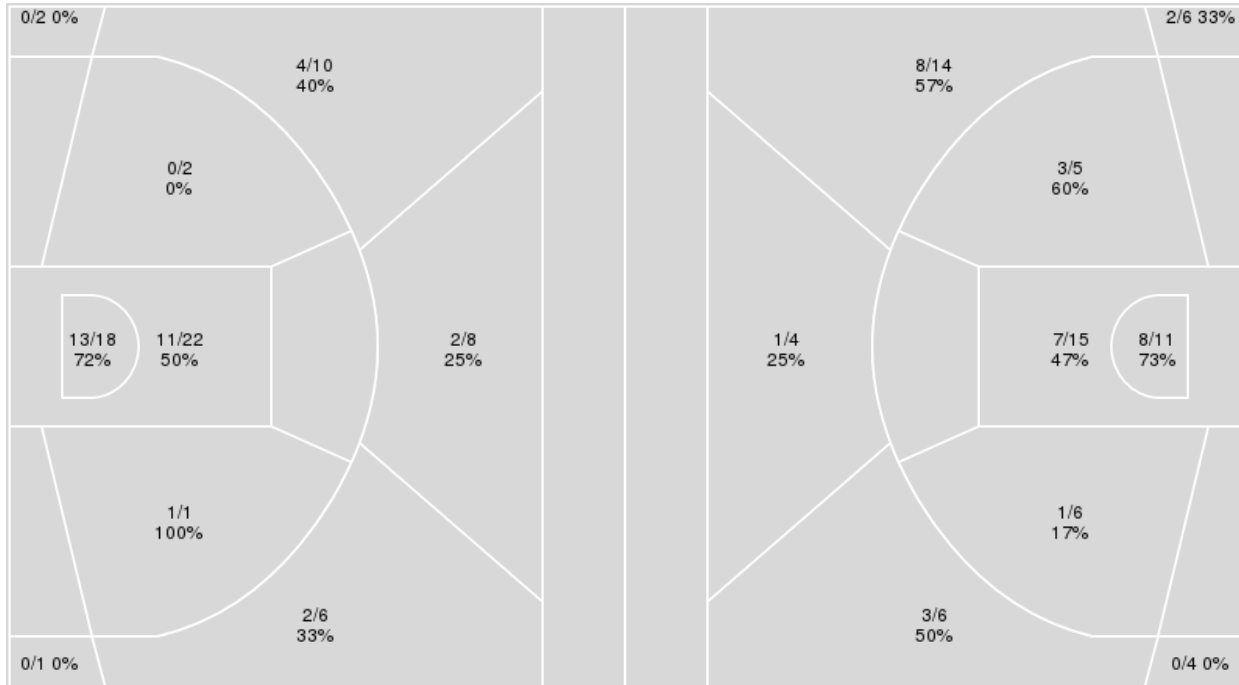

Officials: Carla Fountain, Neonta Williams, Nina Norman

Players => All; FG Types => All ; Results => All ;

Players => All; FG Types => All ; Results => All ;

Louisiana Tech

UTEP

Louisiana Tech	M/A	%
Field Goals	33/70	47
2 Points	25/43	58
3 Points	8/27	30
Free Throws	17/20	85

UTEP	M/A	%
Field Goals	33/71	46
2 Points	19/37	51
3 Points	14/34	41
Free Throws	7/10	70