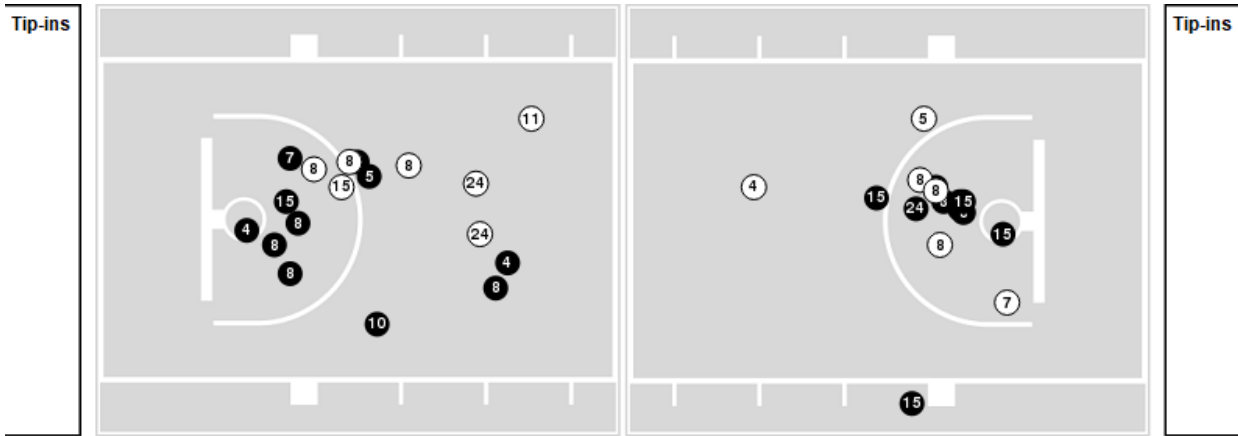

Shots in the Paint

● Made ○ Missed N - Player Number

Sam Houston	M/A	%
Field Goals	25/53	47
2 Points	21/43	49
3 Points	4/10	40
Free Throws	16/29	55

Sam Houston	M/A	%
Points in the Paint	40 (20/33)	61
Fast Break Points	7 (4/9)	44
Second Chance Points	5 (3/7)	43
Effective FG%	51