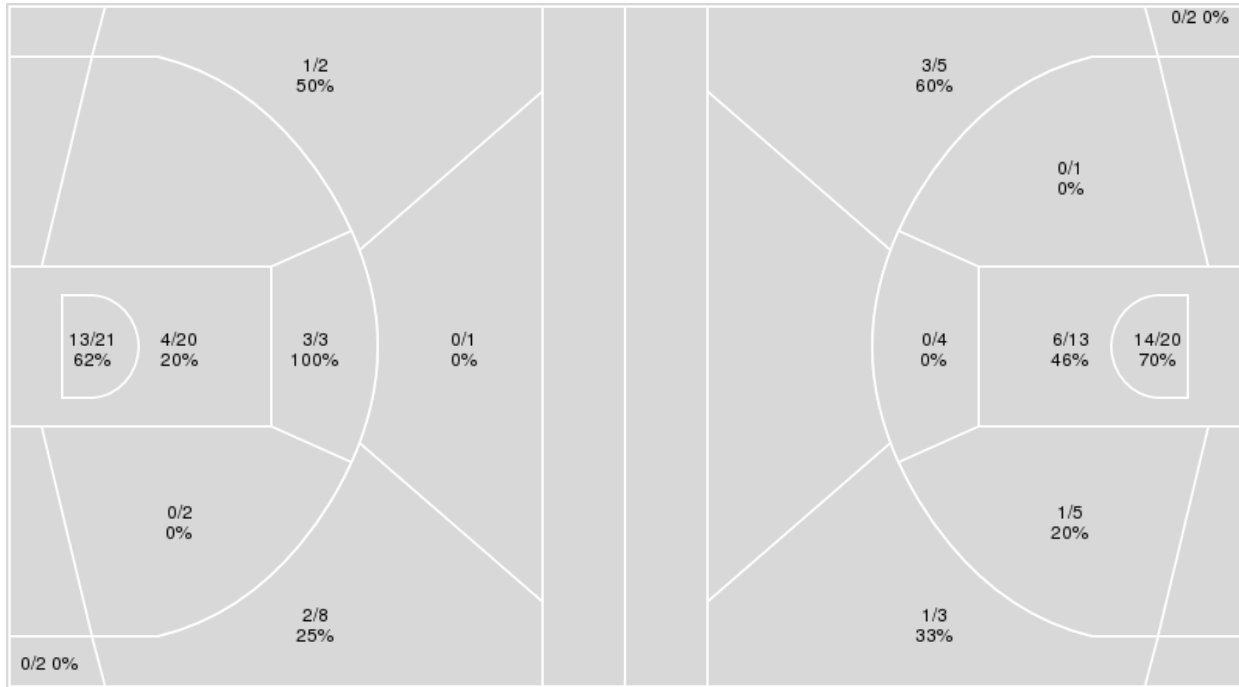

Officials: Timothy Resch, Shandra Twins, Nate Acosta

Players => All; FG Types => All ; Results => All ;

Players => All; FG Types => All ; Results => All ;

UTEP

Sam Houston

UTEP	M/A	%
Field Goals	23/59	39
2 Points	20/46	43
3 Points	3/13	23
Free Throws	9/12	75

Sam Houston	M/A	%
Field Goals	25/53	47
2 Points	21/43	49
3 Points	4/10	40
Free Throws	16/29	55