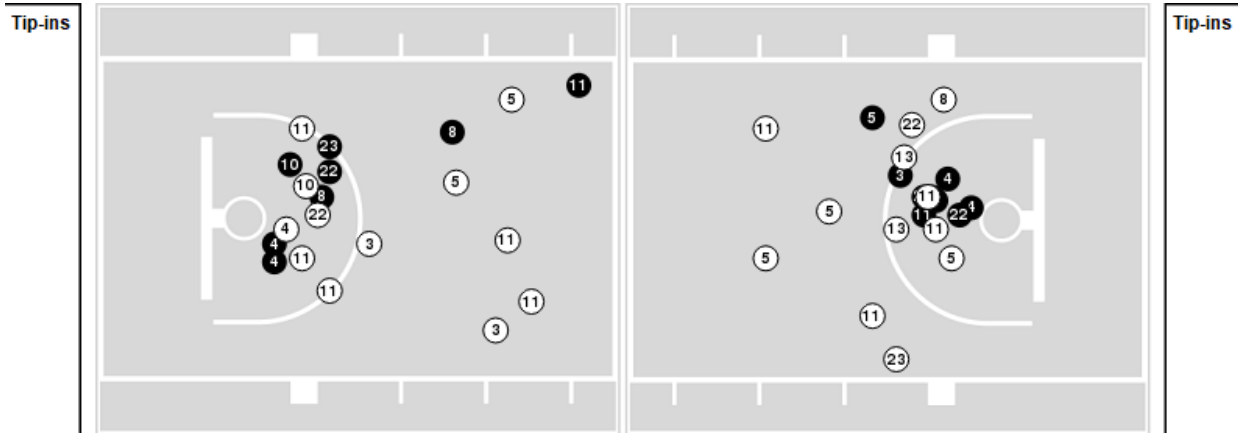

Shots in the Paint

● Made   ○ Missed   N - Player Number

UTEP	M/A	%
Field Goals	23/59	39
2 Points	20/46	43
3 Points	3/13	23
Free Throws	9/12	75

UTEP	M/A	%
Points in the Paint	34 (17/41)	41
Fast Break Points	12 (6/6)	100
Second Chance Points	14 (8/13)	62
Effective FG%	42