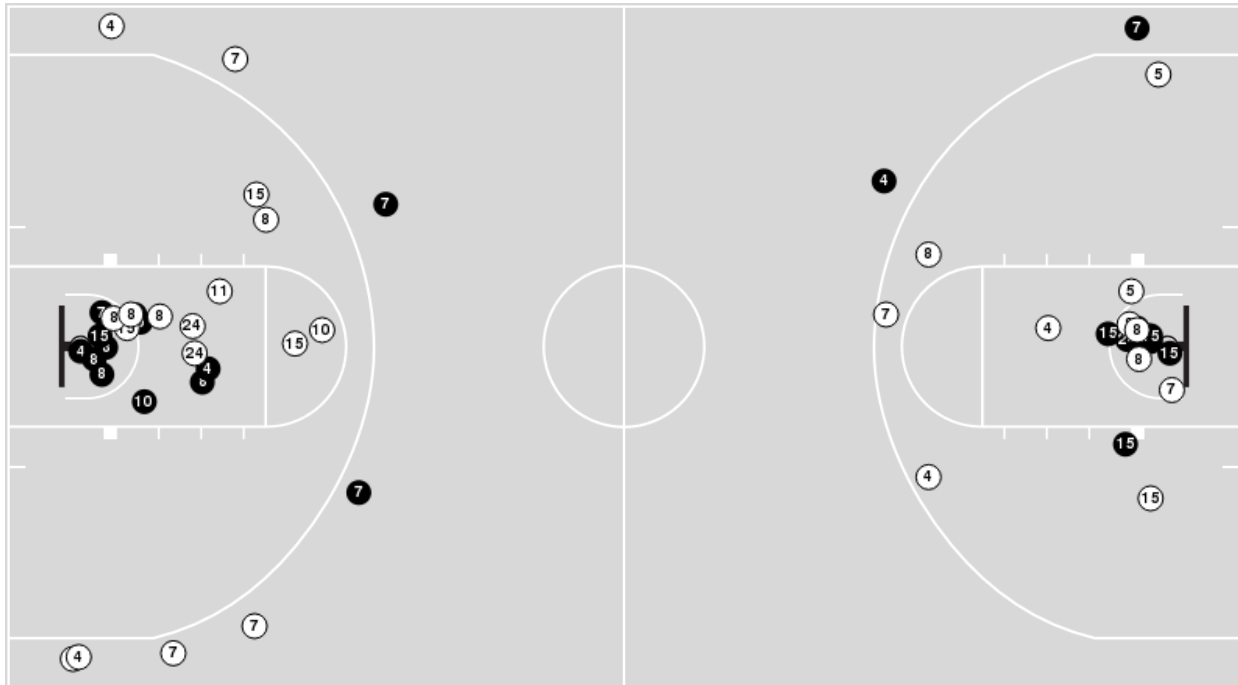

Officials: Timothy Resch, Shandra Twins, Nate Acosta

Players => All ; FG Types => All ; Results => All ;

Sam Houston

All Field Goals