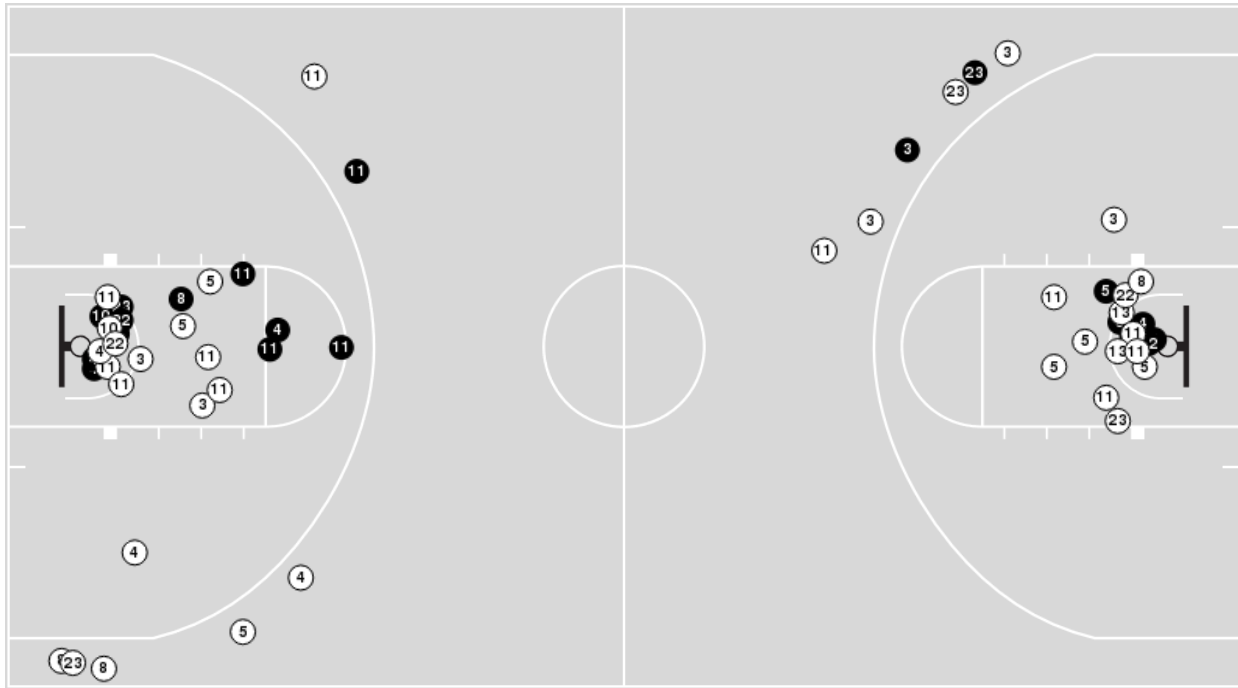

Officials: Timothy Resch, Shandra Twins, Nate Acosta

Players => All ; FG Types => All ; Results => All ;

UTEP

All Field Goals