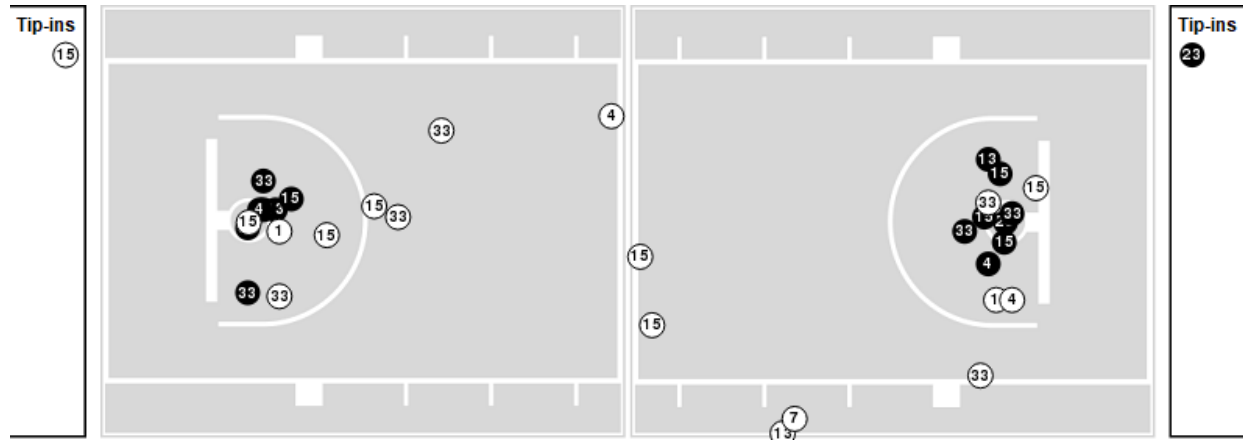

Officials: Steve Divine, Eric Lowre, Mick Fieldbinder

Players => All ; FG Types => All ; Results => All ;

UTEP

All Field Goals

Shots in the Paint

● Made ○ Missed N - Player Number

| UTEP | M/A | % |
|-------------|-------|----|
| Field Goals | 27/69 | 39 |
| 2 Points | 16/37 | 43 |
| 3 Points | 11/32 | 34 |
| Free Throws | 26/38 | 68 |