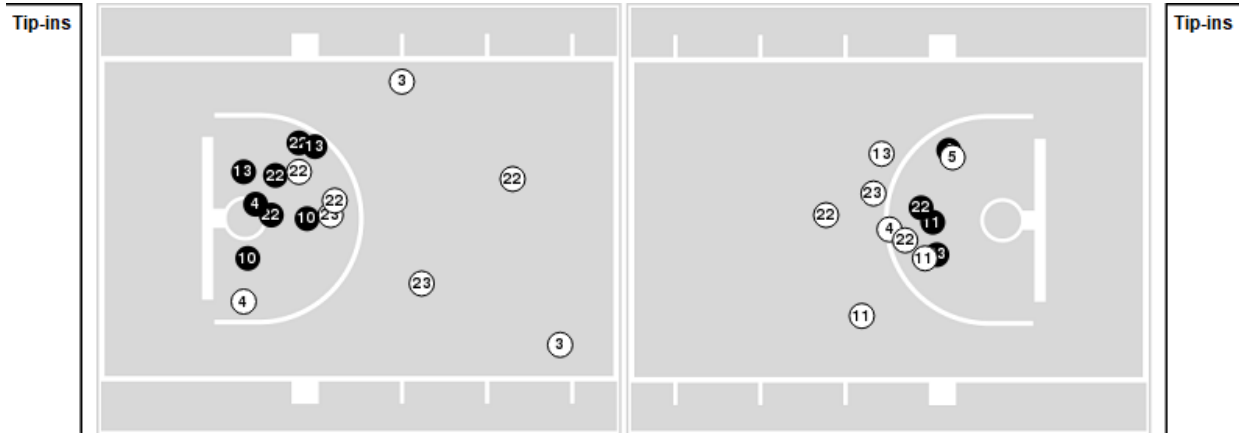

Shots in the Paint

● Made   ○ Missed   N - Player Number

UTEP	M/A	%
Field Goals	16/49	33
2 Points	12/29	41
3 Points	4/20	20
Free Throws	12/16	75

UTEP	M/A	%
Points in the Paint	24 (12/28)	43
Fast Break Points	13 (8/9)	89
Second Chance Points	4 (2/5)	40
Effective FG%	37