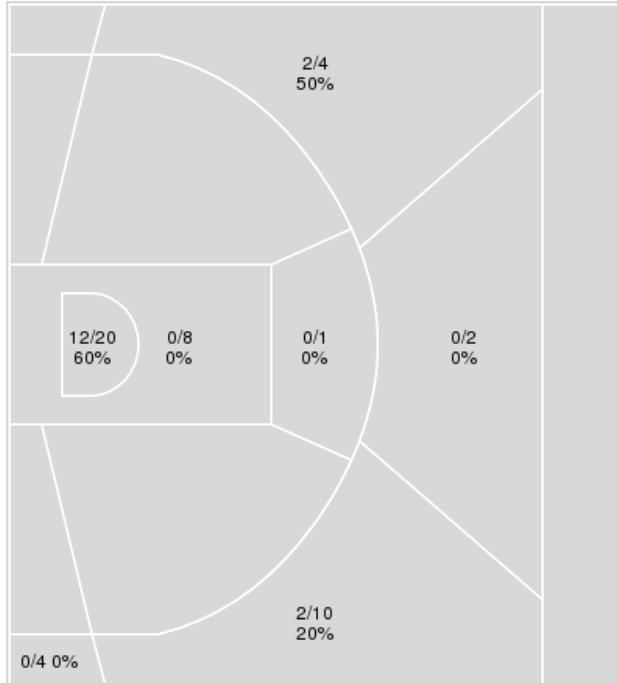

Officials: Tiffany Bridges, Tucker Furlow, Carmela Garcia

Players => All; FG Types => All ; Results => All ;

Players => All; FG Types => All ; Results => All ;

UTEP

Louisiana Tech

UTEP	M/A	%
Field Goals	16/49	33
2 Points	12/29	41
3 Points	4/20	20
Free Throws	12/16	75

Louisiana Tech	M/A	%
Field Goals	33/62	53
2 Points	20/41	49
3 Points	13/21	62
Free Throws	8/11	73