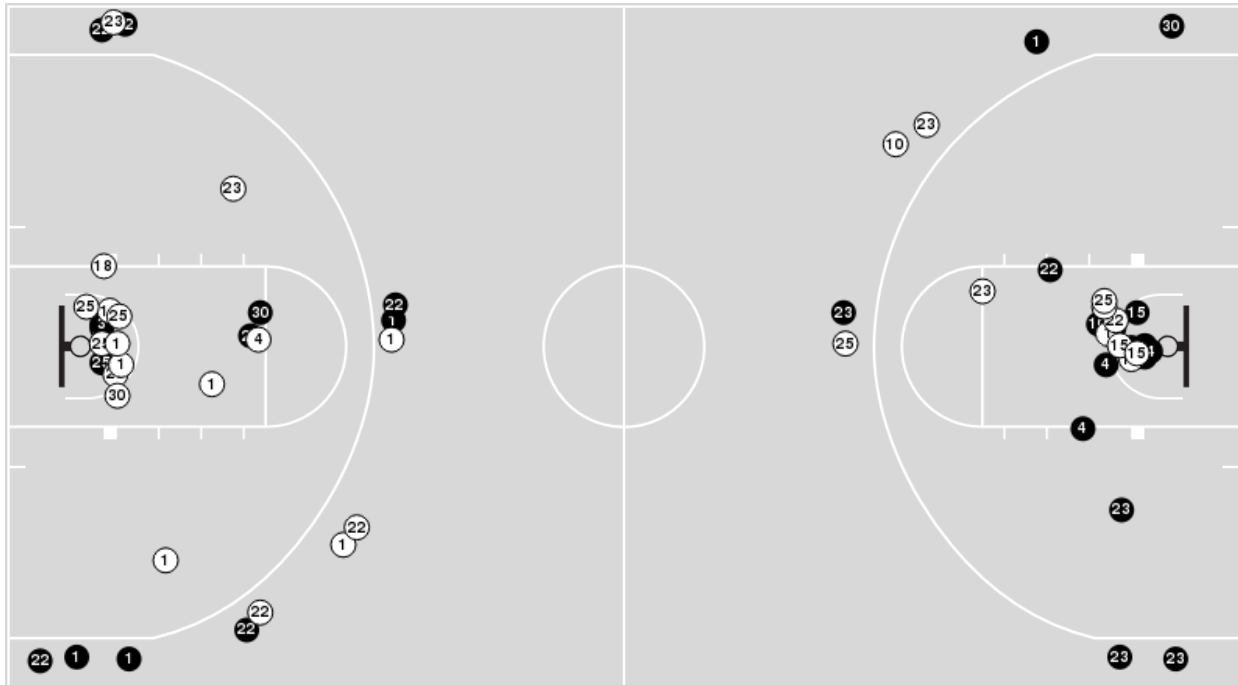

Officials: Tiffany Bridges, Tucker Furlow, Carmela Garcia

Players => All ; FG Types => All ; Results => All ;
Louisiana Tech

All Field Goals