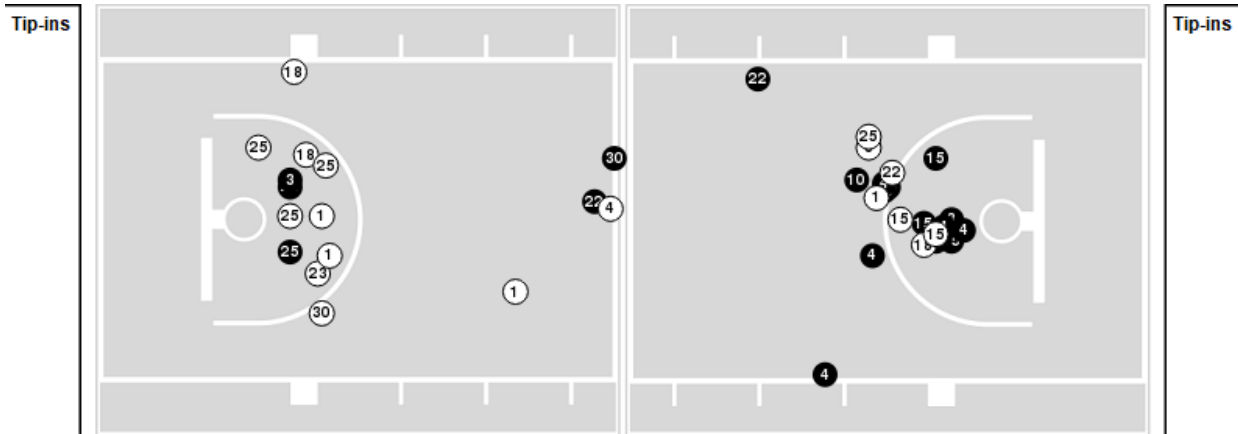

Shots in the Paint

● Made   ○ Missed   N - Player Number

Louisiana Tech	M/A	%
Field Goals	33/62	53
2 Points	20/41	49
3 Points	13/21	62
Free Throws	8/11	73

Louisiana Tech	M/A	%
Points in the Paint	36 (18/37)	49
Fast Break Points	15 (7/7)	100
Second Chance Points	6 (3/7)	43
Effective FG%	64