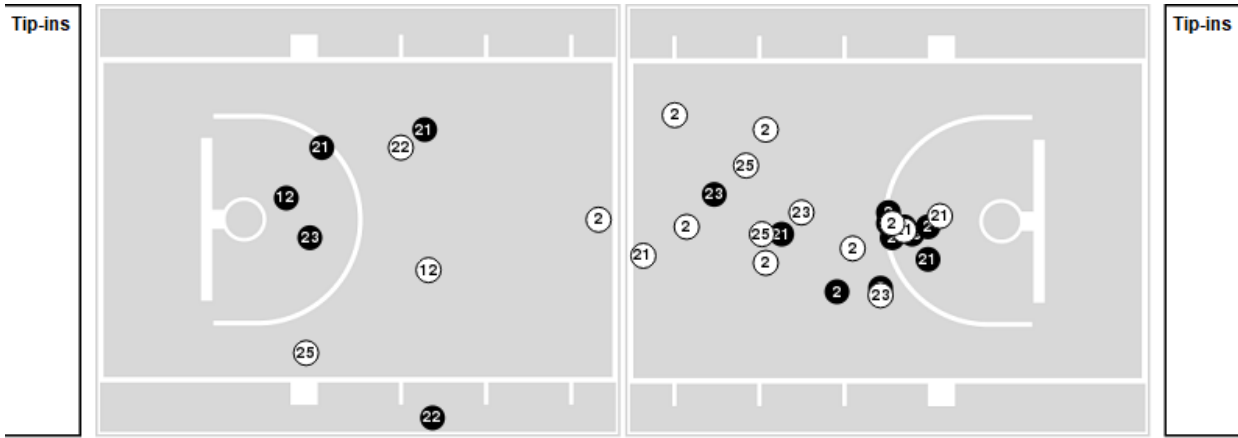

Shots in the Paint

● Made ○ Missed N - Player Number

Kennesaw St.	M/A	%
Field Goals	20/51	39
2 Points	16/37	43
3 Points	4/14	29
Free Throws	14/17	82

Kennesaw St.	M/A	%
Points in the Paint	30 (15/32)	47
Fast Break Points	11 (8/9)	89
Second Chance Points	17 (11/16)	69
Effective FG%	43