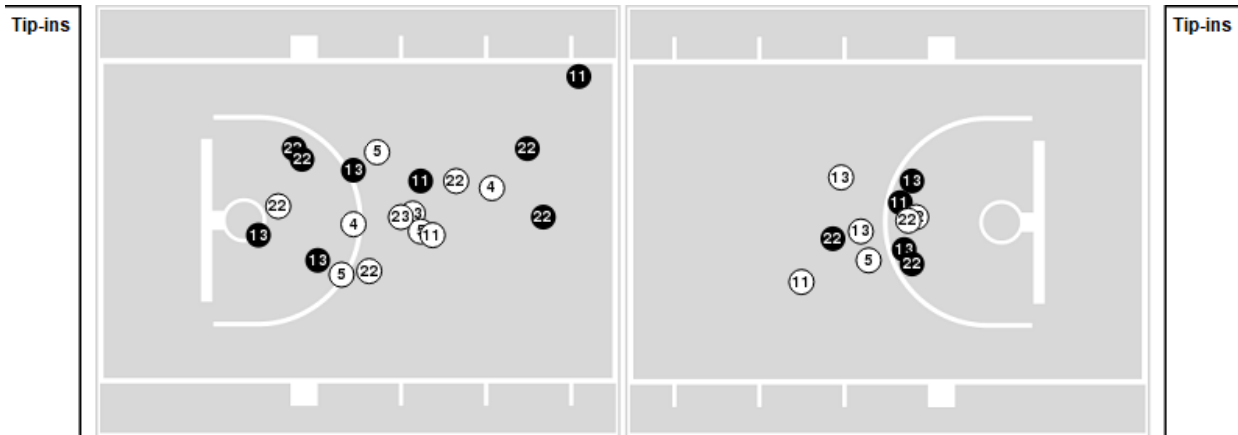

**Officials:** Bill Larance, Nate Acosta, Sydney Crafton

Players => All ; FG Types => All ; Results => All ;

**UTEP**

**All Field Goals**

**Shots in the Paint**

● Made ○ Missed N - Player Number

UTEP	M/A	%
Field Goals	19/53	36
2 Points	15/38	39
3 Points	4/15	27
Free Throws	15/17	88