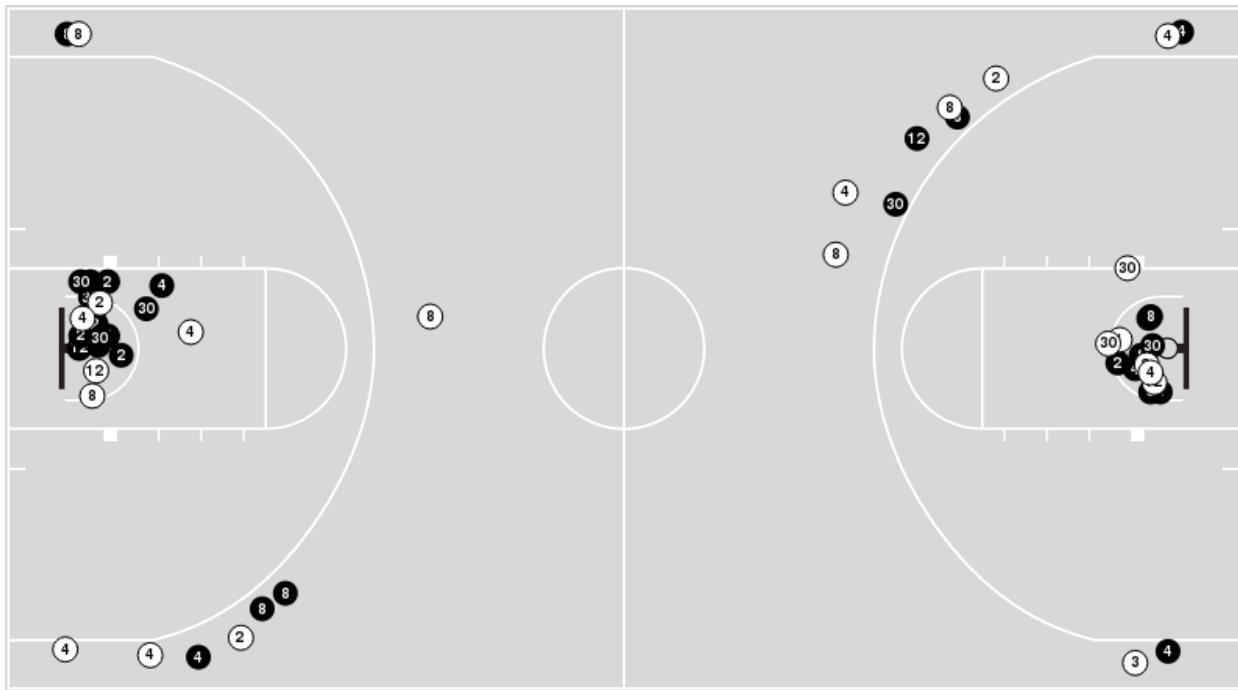

Officials: Shane Land, R.B. Clyburn, Shaun Seales

Players => All ; FG Types => All ; Results => All ;

WKU

All Field Goals