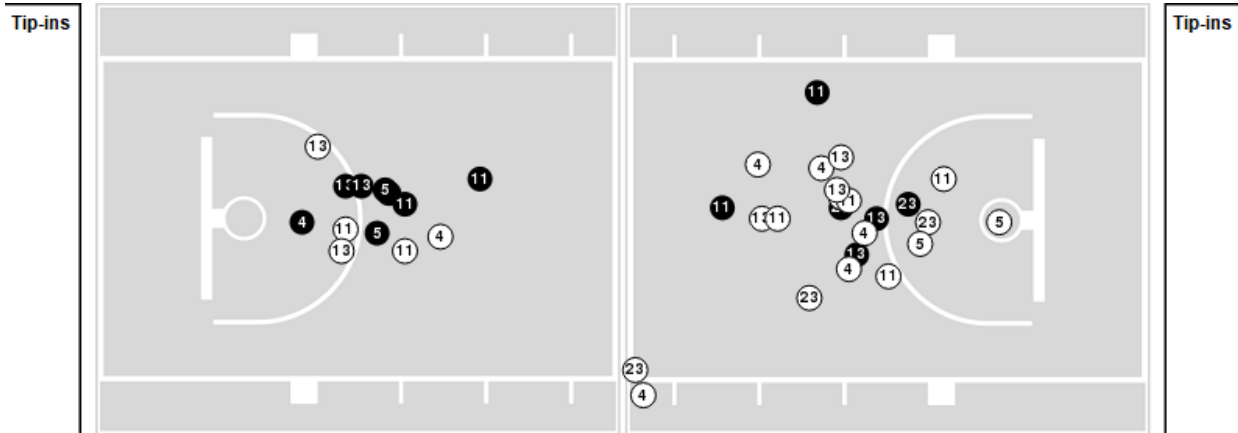

Shots in the Paint

● Made ○ Missed N - Player Number

UTEP	M/A	%
Field Goals	26/69	38
2 Points	18/49	37
3 Points	8/20	40
Free Throws	6/9	67

UTEP	M/A	%
Points in the Paint	28 (14/37)	38
Fast Break Points	16 (9/10)	90
Second Chance Points	11 (5/16)	31
Effective FG%	43