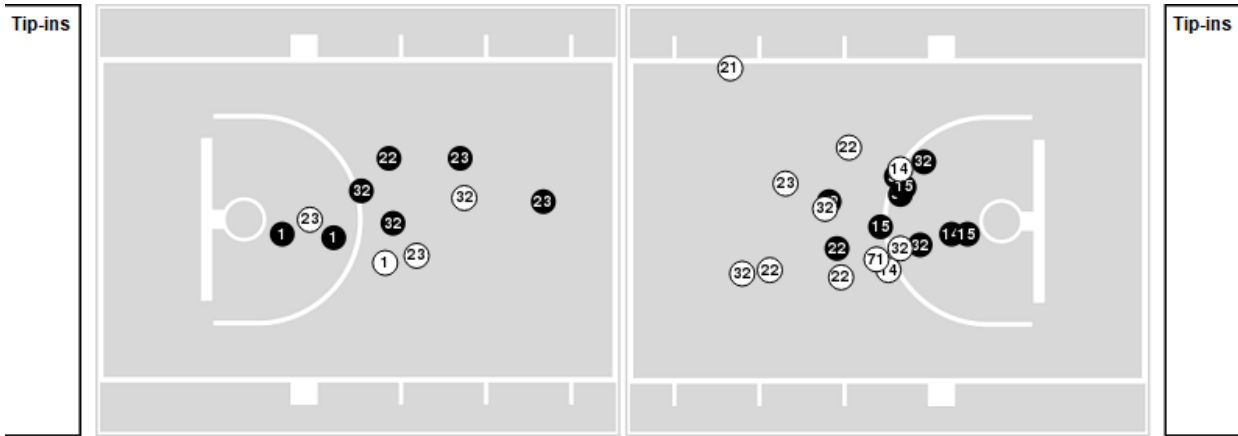

Shots in the Paint

● Made   ○ Missed   N - Player Number

Jacksonville St.	M/A	%
Field Goals	24/53	45
2 Points	17/33	52
3 Points	7/20	35
Free Throws	9/15	60

Jacksonville St.	M/A	%
Points in the Paint	34 (17/31)	55
Fast Break Points	10 (6/6)	100
Second Chance Points	6 (3/9)	33
Effective FG%	52