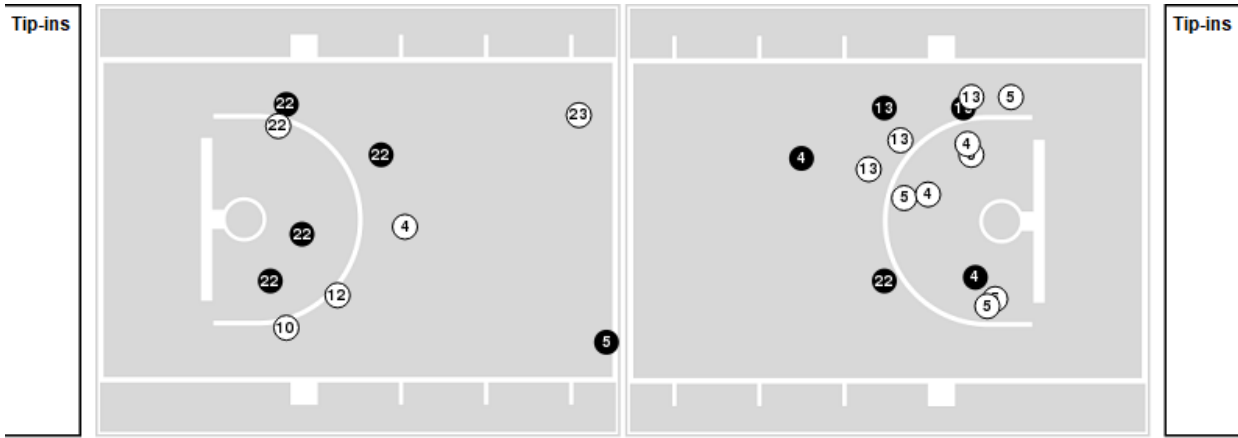

Shots in the Paint

● Made ○ Missed N - Player Number

UTEP	M/A	%
Field Goals	17/53	32
2 Points	12/29	41
3 Points	5/24	21
Free Throws	9/12	75

UTEP	M/A	%
Points in the Paint	20 (10/25)	40
Fast Break Points	12 (5/5)	100
Second Chance Points	8 (6/11)	55
Effective FG%	37