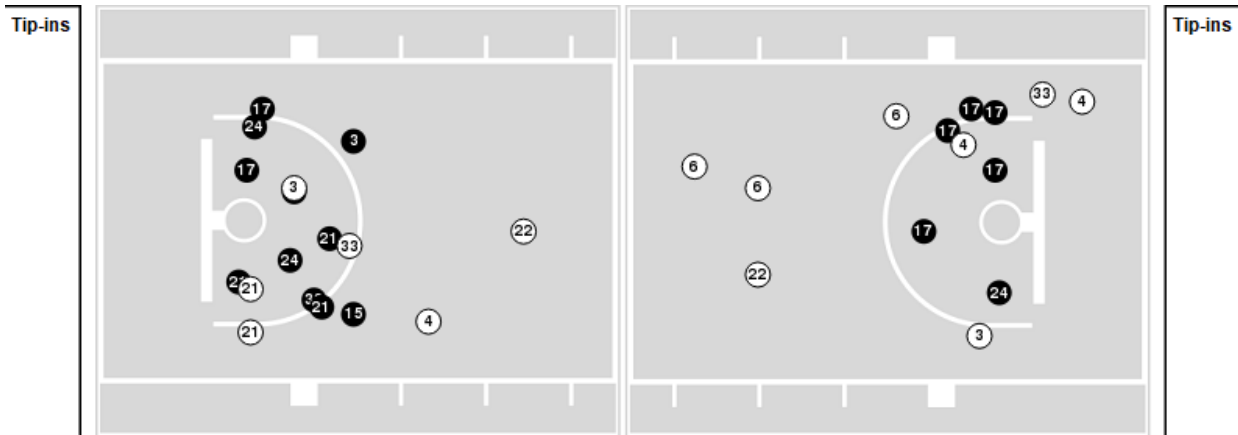

UTEP	M/A	%
Points in the Paint	20 (10/25)	40
Fast Break Points	12 (5/5)	100
Second Chance Points	8 (6/11)	55
Effective FG%	37	

UTEP at Liberty

02/12/26 Liberty Arena, Lynchburg, Va.
2025-26 Women's Basketball

Officials: Joshua Howell, Cara Seggie, Alex Leap

Players => All ; FG Types => All ; Results => All ;

Liberty

All Field Goals

Shots in the Paint

● Made ○ Missed N - Player Number

Liberty	M/A	%
Field Goals	23/48	48
2 Points	17/36	47
3 Points	6/12	50
Free Throws	6/7	86

Liberty	M/A	%
Points in the Paint	34 (17/31)	55
Fast Break Points	5 (2/2)	100
Second Chance Points	8 (5/8)	62
Effective FG%	54	

UTEP at Liberty

02/12/26 Liberty Arena, Lynchburg, Va.
2025-26 Women's Basketball