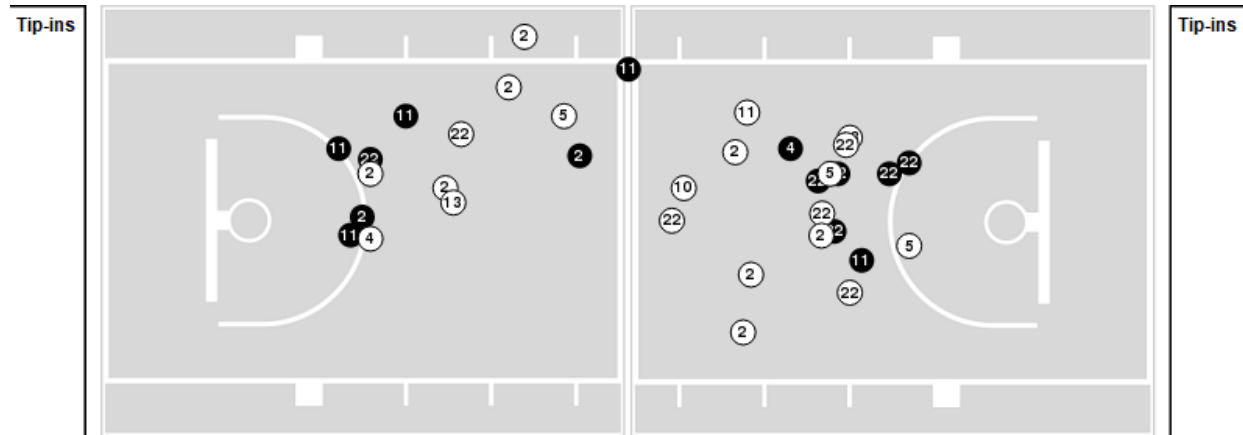

**Officials:** Amy Krommenhoek, Jess Martinez, Matthew Krenek

Players => All ; FG Types => All ; Results => All ;

**UTEP**

**All Field Goals**

**Shots in the Paint**

● Made ○ Missed N - Player Number

UTEP	M/A	%
Field Goals	20/62	32
2 Points	16/43	37
3 Points	4/19	21
Free Throws	22/24	92