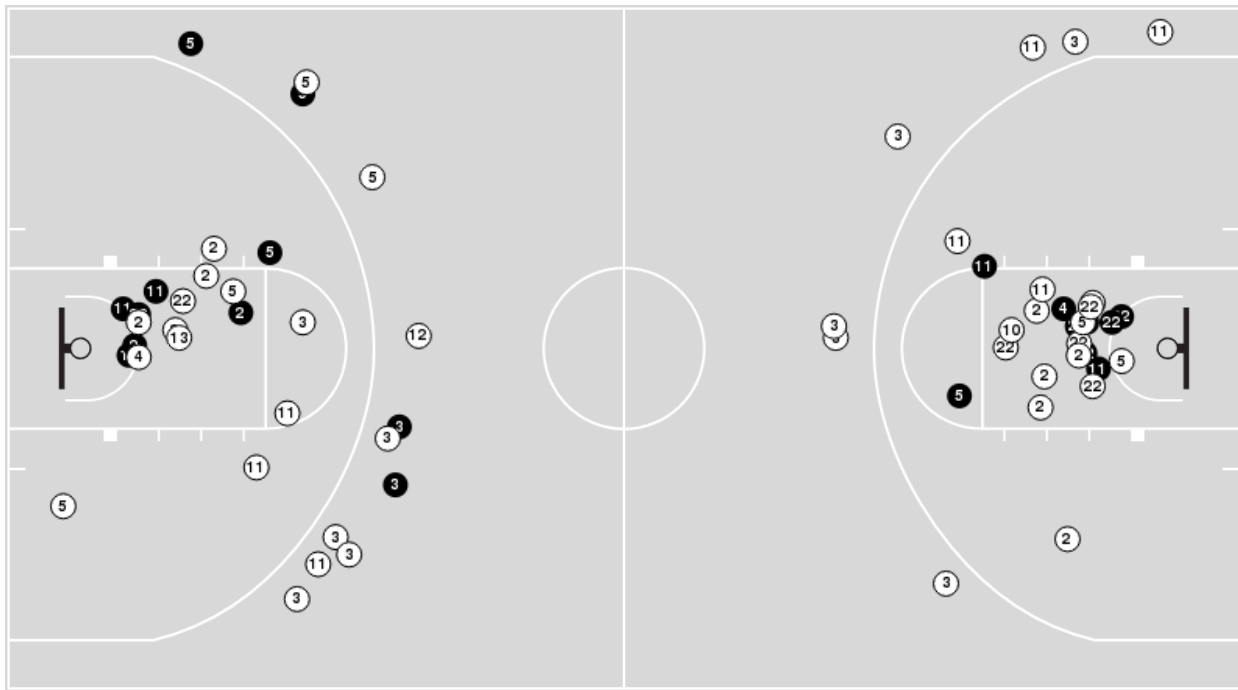

Officials: Amy Krommenhoek, Jess Martinez, Matthew Krenek

Players => All ; FG Types => All ; Results => All ;

UTEP

All Field Goals