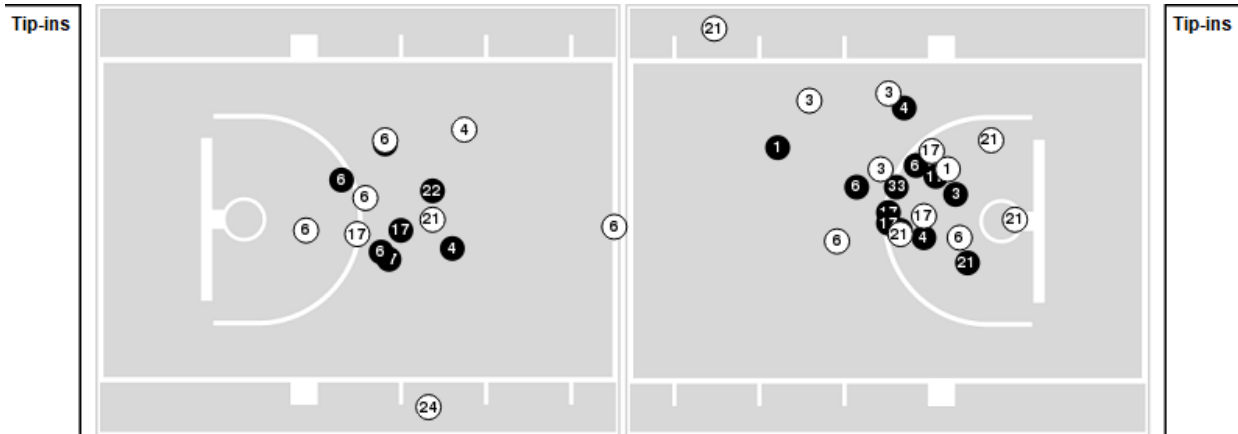

Shots in the Paint

● Made   ○ Missed   N - Player Number

Liberty	M/A	%
Field Goals	31/64	48
2 Points	19/40	48
3 Points	12/24	50
Free Throws	12/18	67

Liberty	M/A	%
Points in the Paint	38 (19/37)	51
Fast Break Points	9 (8/9)	89
Second Chance Points	11 (7/13)	54
Effective FG%	58