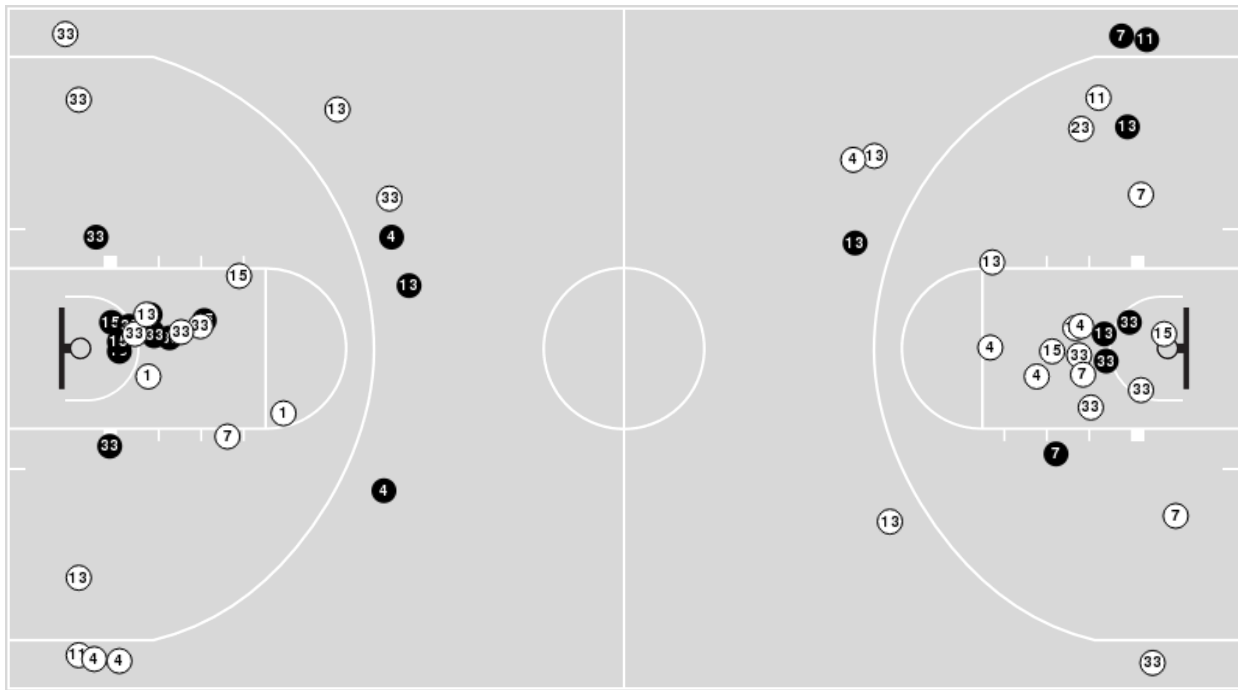

Delaware at UTEP

01/31/26 Don Haskins Center, El Paso
2025-26 Men's Basketball

Officials: Kevin Mathis, James Hicks, Michael Swoboda

Players => All ; FG Types => All ; Results => All ;

UTEP

All Field Goals