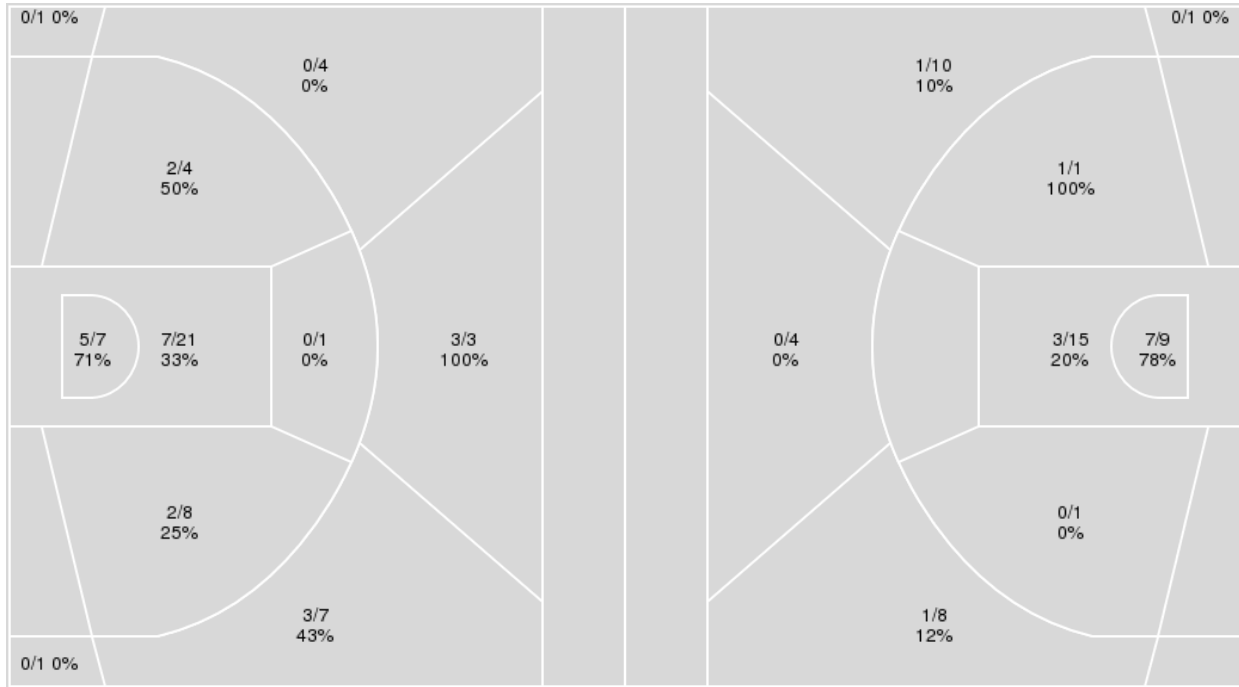

Delaware at UTEP

01/31/26 Don Haskins Center, El Paso
2025-26 Men's Basketball

Game Time: 7:00 PM
Game Duration: 1:54
Attendance: 4,077

Officials: Kevin Mathis, James Hicks, Michael Swoboda

Players => All; FG Types => All ; Results => All ;

Players => All; FG Types => All ; Results => All ;

UTEP

Delaware

UTEP	M/A	%
Field Goals	22/57	39
2 Points	16/41	39
3 Points	6/16	38
Free Throws	20/25	80

Delaware	M/A	%
Field Goals	13/49	27
2 Points	11/26	42
3 Points	2/23	9
Free Throws	27/29	93