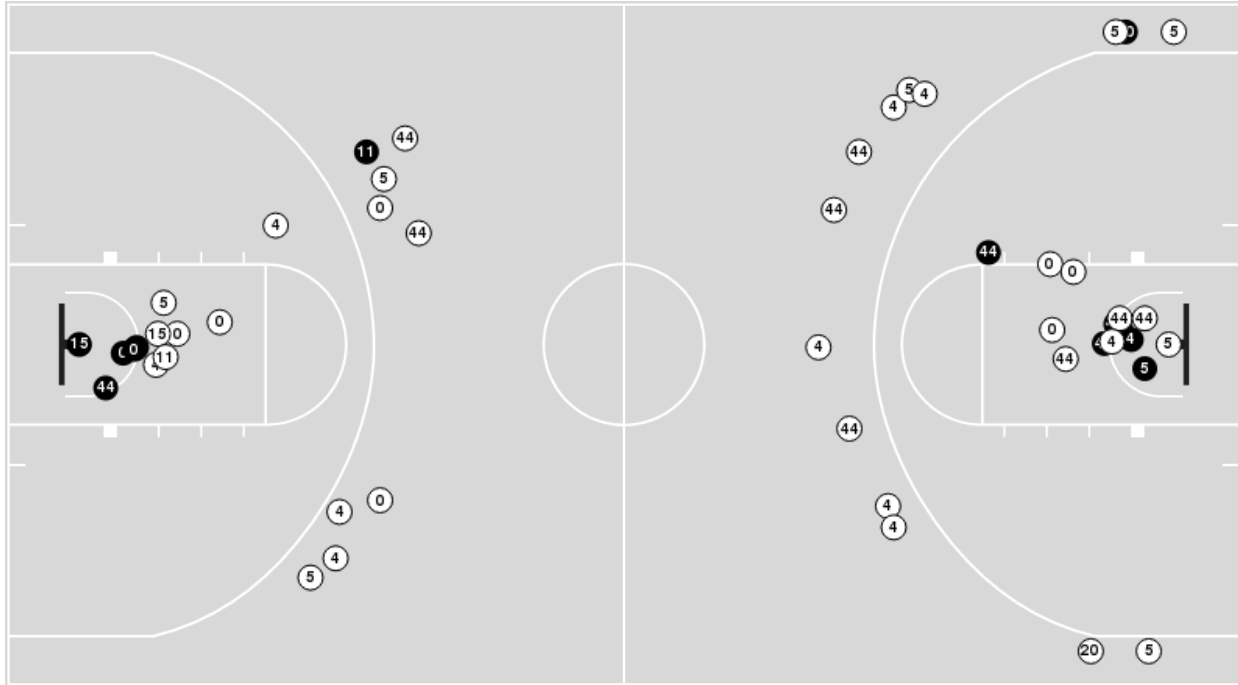

Players => All ; FG Types => All ; Results => All ;

Delaware

All Field Goals