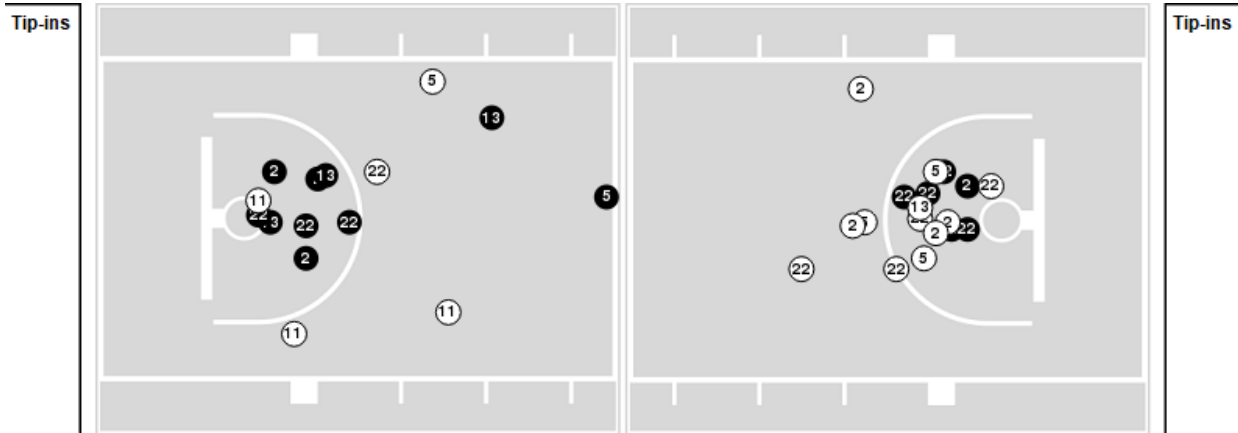

UTEP

All Field Goals

Shots in the Paint

● Made ○ Missed N - Player Number

UTEP	M/A	%
Field Goals	24/59	41
2 Points	18/40	45
3 Points	6/19	32
Free Throws	25/31	81

UTEP	M/A	%
Points in the Paint	32 (16/33)	48
Fast Break Points	23 (16/18)	89
Second Chance Points	16 (10/17)	59
Effective FG%	46	