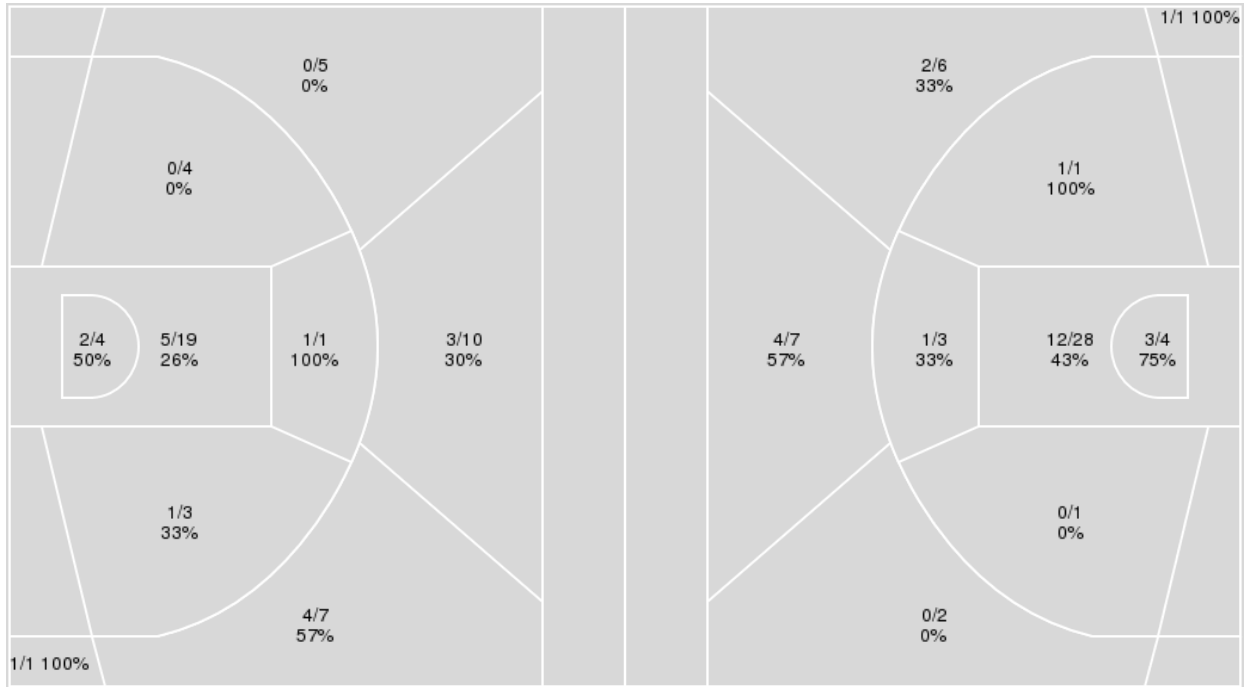

Officials: Jason Baker, Randal Anders, John Johnson

Players => All; FG Types => All ; Results => All ;

Players => All; FG Types => All ; Results => All ;

UTEP

Louisiana Tech

UTEP	M/A	%
Field Goals	17/54	31
2 Points	9/31	29
3 Points	8/23	35
Free Throws	17/19	89

Louisiana Tech	M/A	%
Field Goals	24/53	45
2 Points	17/37	46
3 Points	7/16	44
Free Throws	14/18	78