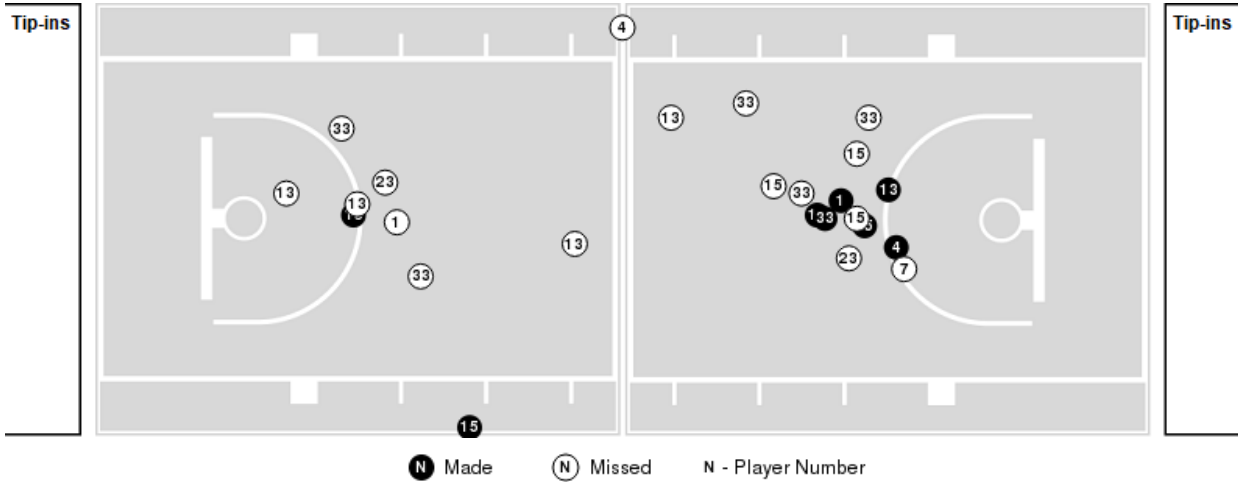

Shots in the Paint

● Made ○ Missed N - Player Number

UTEP	M/A	%
Field Goals	17/54	31
2 Points	9/31	29
3 Points	8/23	35
Free Throws	17/19	89

UTEP	M/A	%
Points in the Paint	14 (7/23)	30
Fast Break Points	6 (5/5)	100
Second Chance Points	8 (5/10)	50
Effective FG%	39