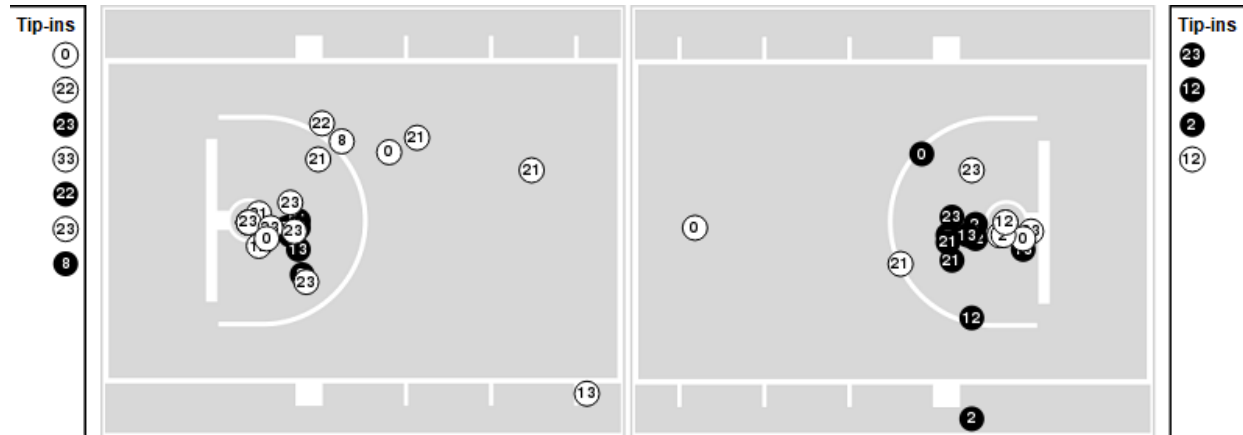

Shots in the Paint

● Made   ○ Missed   N - Player Number

Kennesaw St.	M/A	%
Field Goals	32/69	46
2 Points	28/58	48
3 Points	4/11	36
Free Throws	15/20	75

Kennesaw St.	M/A	%
Points in the Paint	46 (23/48)	48
Fast Break Points	17 (9/10)	90
Second Chance Points	17 (10/18)	56
Effective FG%	49