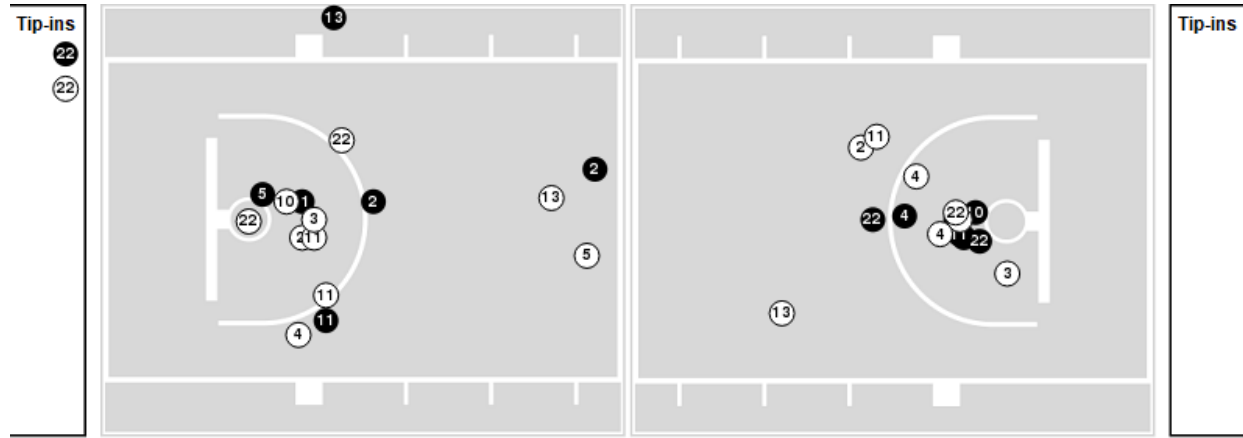

Shots in the Paint

● Made   ○ Missed   N - Player Number

UTEP	M/A	%
Field Goals	16/46	35
2 Points	16/39	41
3 Points	0/7	0
Free Throws	20/35	57

UTEP	M/A	%
Points in the Paint	28 (14/32)	44
Fast Break Points	12 (10/12)	83
Second Chance Points	5 (3/8)	38
Effective FG%	35