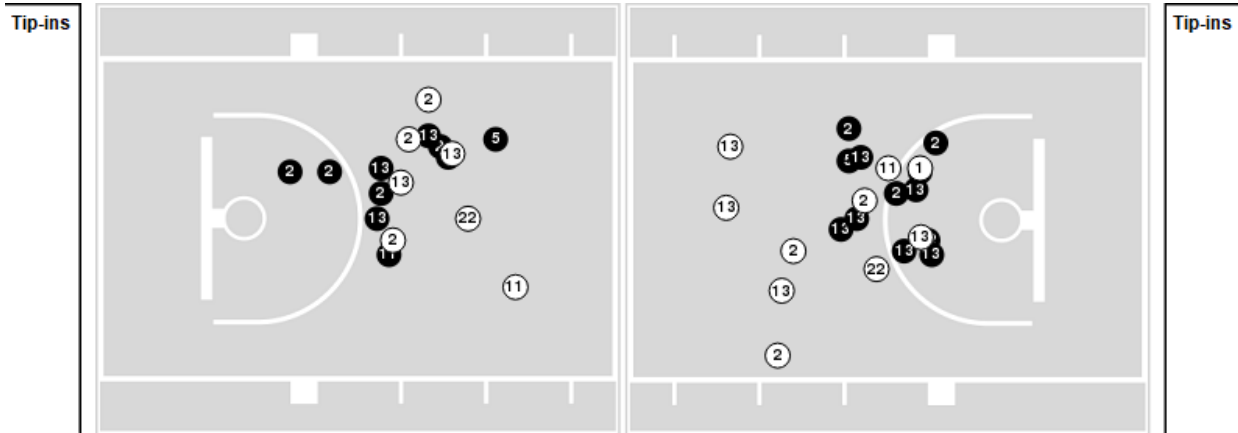

Shots in the Paint

● Made   ○ Missed   N - Player Number

UTEP	M/A	%
Field Goals	32/64	50
2 Points	24/46	52
3 Points	8/18	44
Free Throws	10/17	59

UTEP	M/A	%
Points in the Paint	44 (22/39)	56
Fast Break Points	12 (7/7)	100
Second Chance Points	8 (5/9)	56
Effective FG%	56