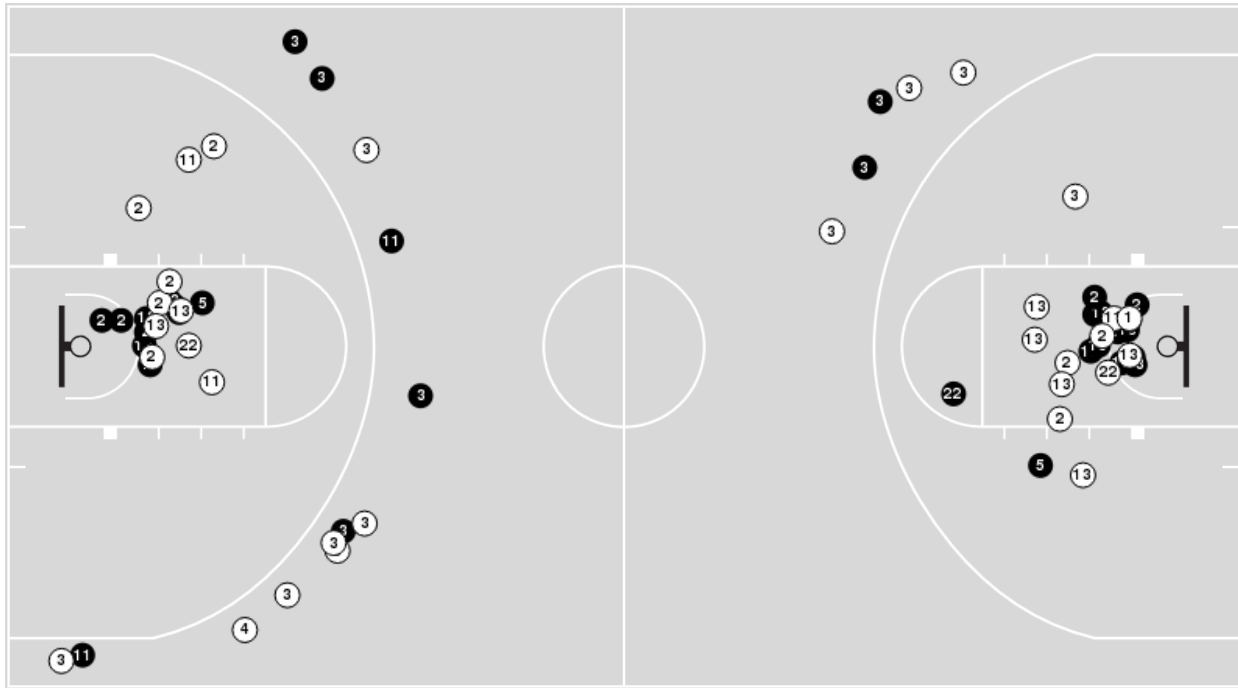

Officials: Felicia Grinter, Ifeyinwa Seales, David Jenkins

Players => All ; FG Types => All ; Results => All ;

UTEP

All Field Goals