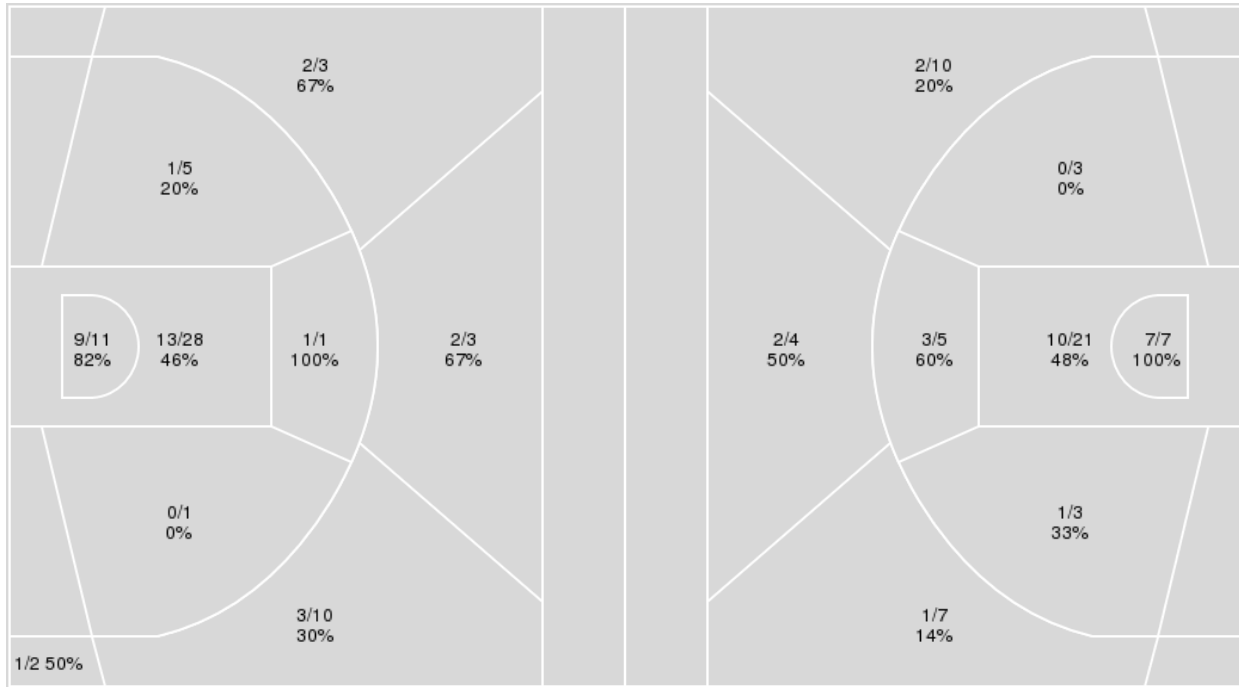

Officials: Felicia Grinter, Ifeyinwa Seales, David Jenkins

Players => All; FG Types => All ; Results => All ;

Players => All; FG Types => All ; Results => All ;

UTEP

Delaware

UTEP	M/A	%
Field Goals	32/64	50
2 Points	24/46	52
3 Points	8/18	44
Free Throws	10/17	59

Delaware	M/A	%
Field Goals	26/60	43
2 Points	21/39	54
3 Points	5/21	24
Free Throws	14/15	93