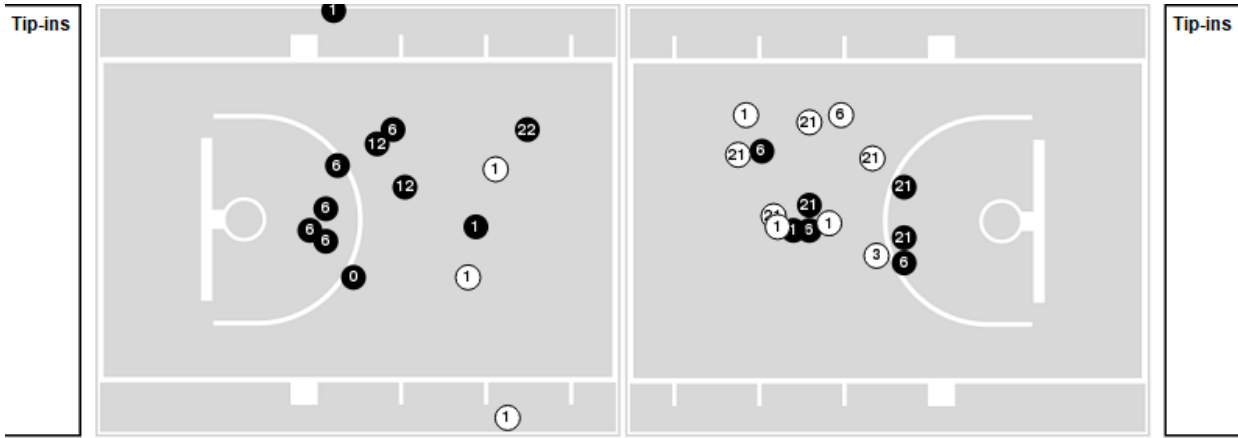

Shots in the Paint

● Made ○ Missed N - Player Number

Delaware	M/A	%
Field Goals	26/60	43
2 Points	21/39	54
3 Points	5/21	24
Free Throws	14/15	93

Delaware	M/A	%
Points in the Paint	34 (17/28)	61
Fast Break Points	13 (8/8)	100
Second Chance Points	9 (4/10)	40
Effective FG%	48