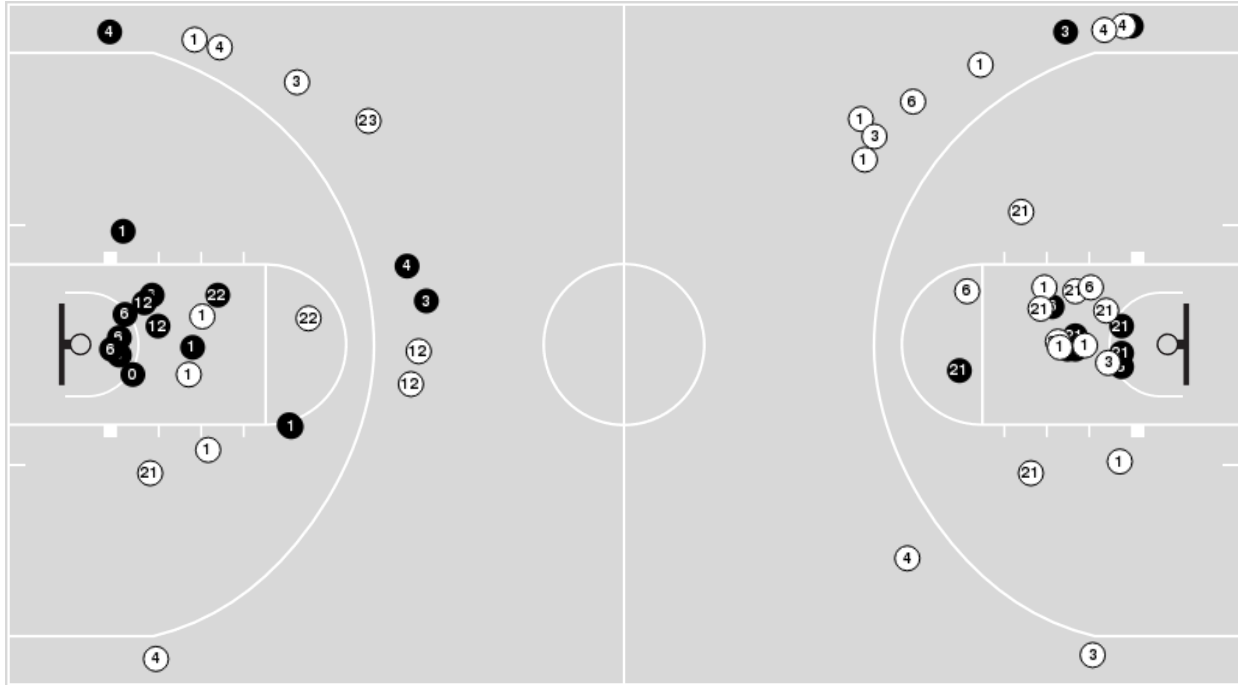

Officials: Felicia Grinter, Ifeyinwa Seales, David Jenkins

Players => All ; FG Types => All ; Results => All ;
Delaware

All Field Goals