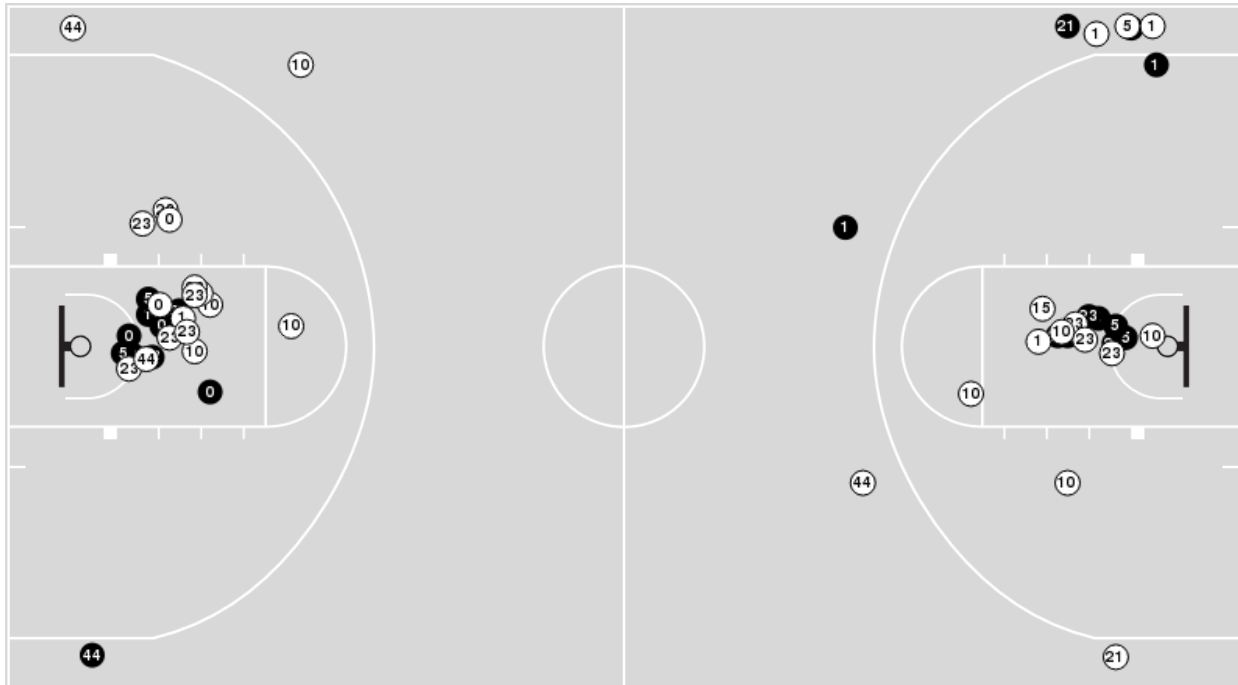

Officials: Scott Yarbrough, Neonta Williams, Shandra Twine

Players => All ; FG Types => All ; Results => All ;
FIU

All Field Goals