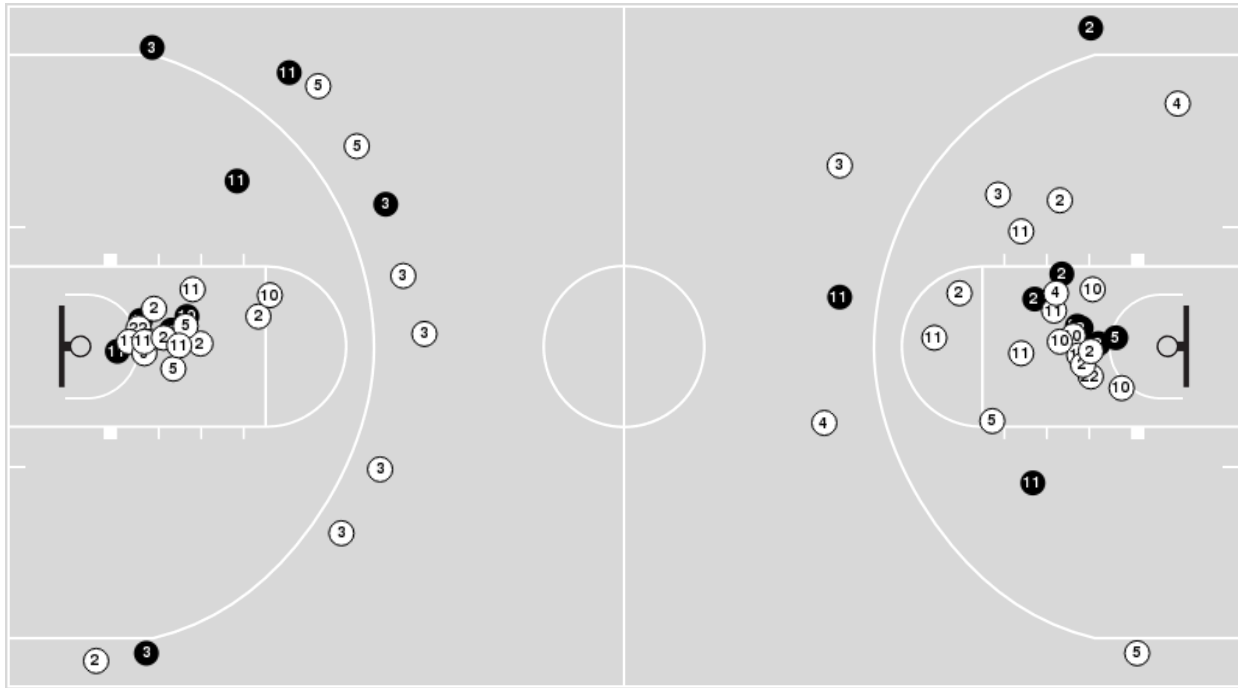

Officials: Scott Yarbrough, Neonta Williams, Shandra Twine

Players => All ; FG Types => All ; Results => All ;

UTEP

All Field Goals