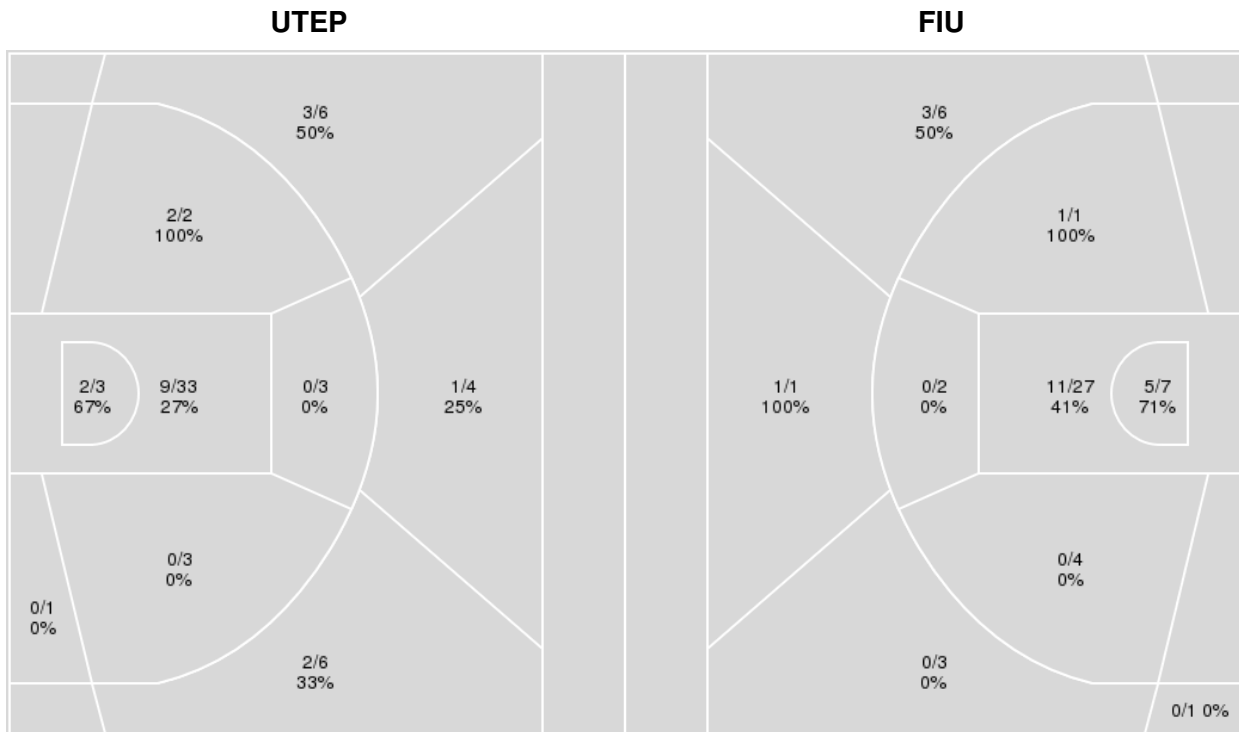

Officials: Scott Yarbrough, Neonta Williams, Shandra Twine

Players => All; FG Types => All ; Results => All ;

Players => All; FG Types => All ; Results => All ;

UTEP	M/A	%
Field Goals	19/61	31
2 Points	13/45	29
3 Points	6/16	38
Free Throws	15/22	68

FIU	M/A	%
Field Goals	21/52	40
2 Points	17/41	41
3 Points	4/11	36
Free Throws	21/30	70