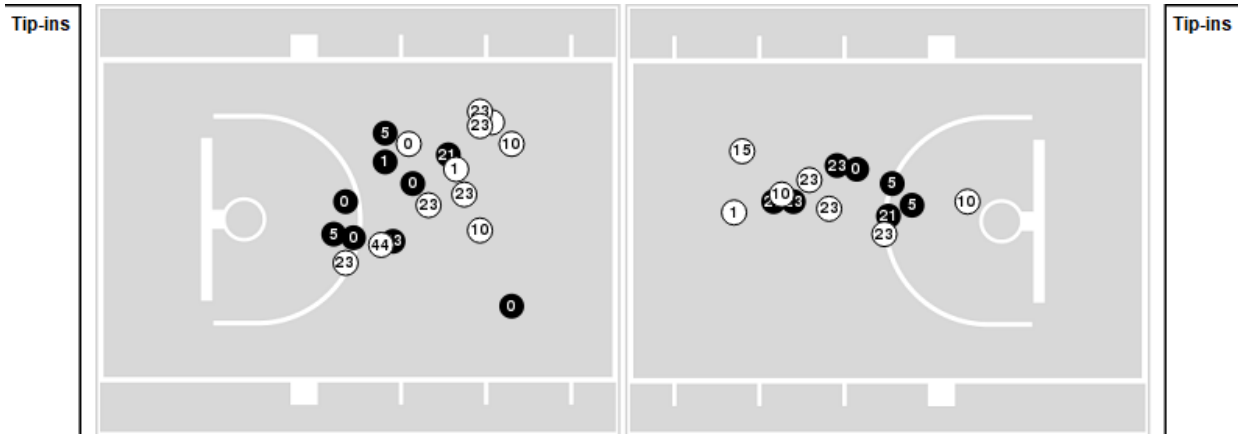

Shots in the Paint

● Made   ○ Missed   N - Player Number

FIU	M/A	%
Field Goals	21/52	40
2 Points	17/41	41
3 Points	4/11	36
Free Throws	21/30	70

FIU	M/A	%
Points in the Paint	32 (16/34)	47
Fast Break Points	11 (6/6)	100
Second Chance Points	18 (13/18)	72
Effective FG%	44