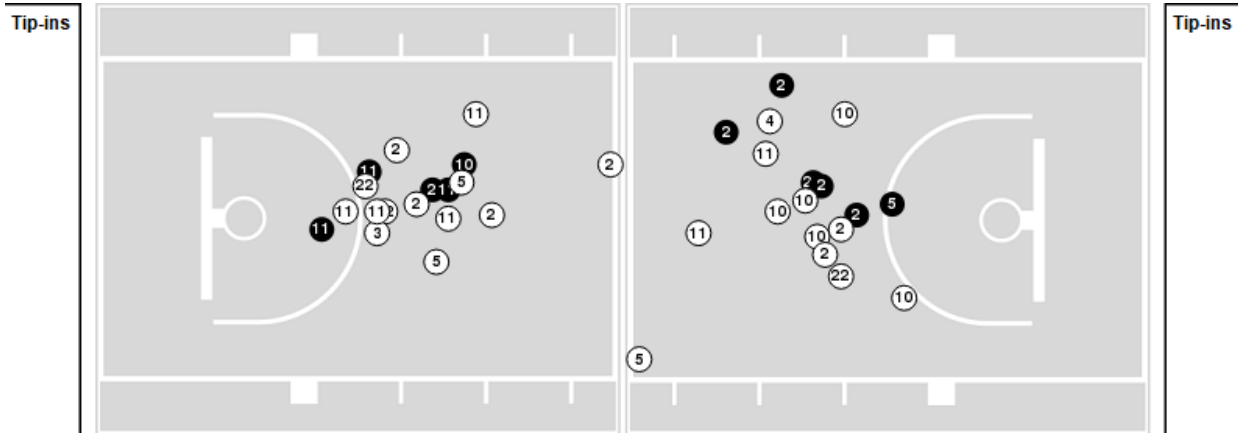

Shots in the Paint

● Made ○ Missed N - Player Number

UTEP	M/A	%
Field Goals	19/61	31
2 Points	13/45	29
3 Points	6/16	38
Free Throws	15/22	68

UTEP	M/A	%
Points in the Paint	22 (11/36)	31
Fast Break Points	14 (9/12)	75
Second Chance Points	15 (8/21)	38
Effective FG%	36