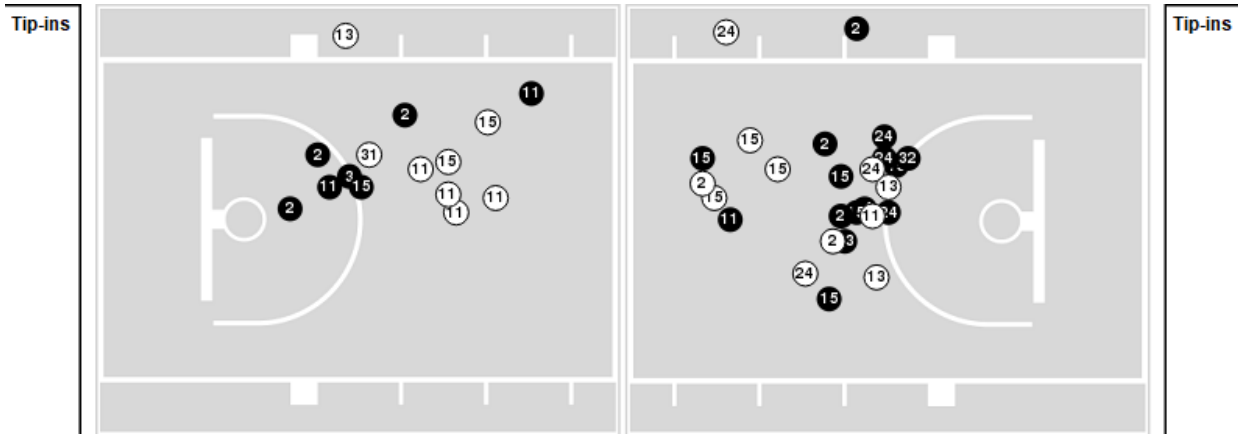

**Officials:** Demoya Pugh, Nina Norman, Tucker Furlow

Players => All ; FG Types => All ; Results => All ;

**Missouri St.**

**All Field Goals**

**Shots in the Paint**

● Made    ○ Missed    N - Player Number