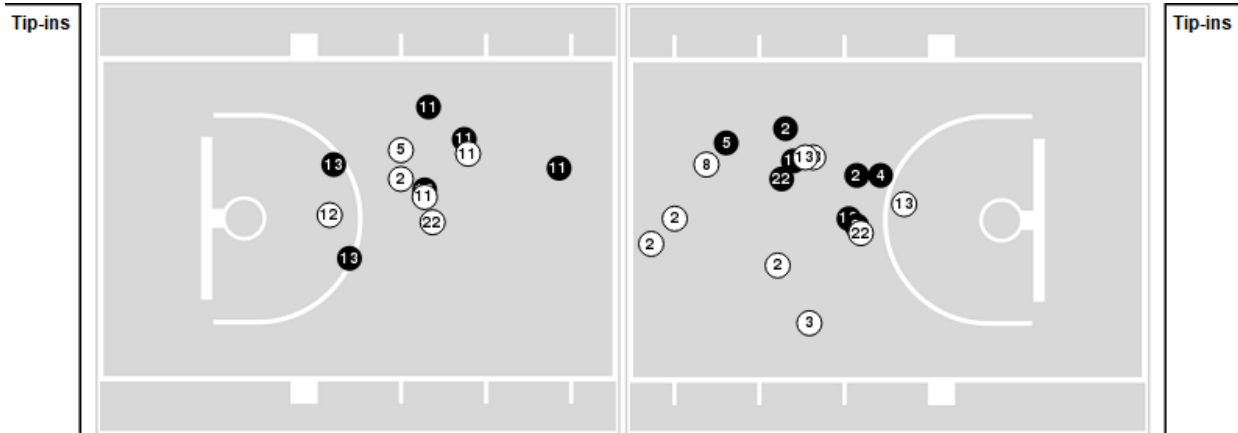

**Officials:** Demoya Pugh, Nina Norman, Tucker Furlow

Players => All ; FG Types => All ; Results => All ;

**UTEP**

**All Field Goals**

**Shots in the Paint**

● Made    ○ Missed    N - Player Number

UTEP	M/A	%
Field Goals	25/58	43
2 Points	19/43	44
3 Points	6/15	40
Free Throws	8/12	67