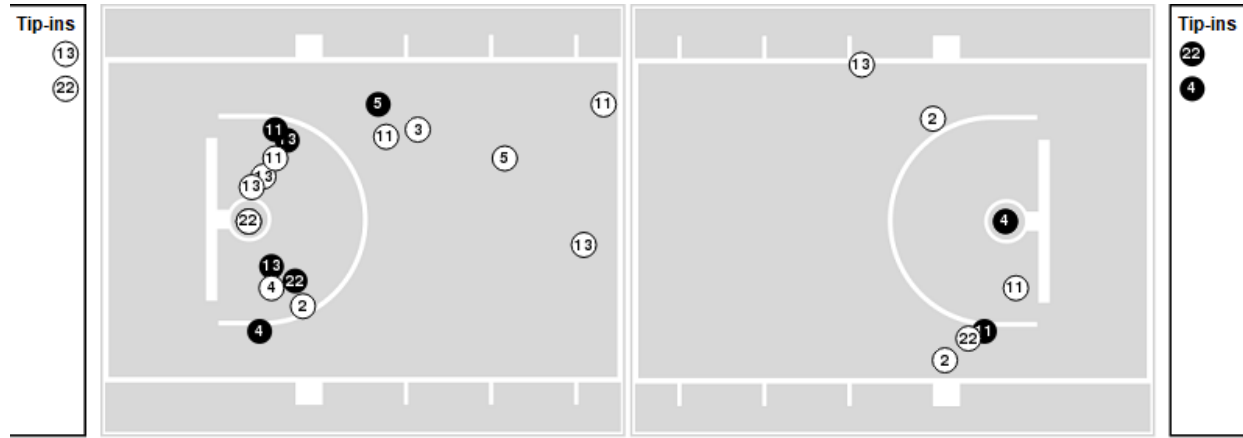

Shots in the Paint

● Made   ○ Missed   N - Player Number

UTEP	M/A	%
Field Goals	20/58	34
2 Points	12/33	36
3 Points	8/25	32
Free Throws	11/15	73

UTEP	M/A	%
Points in the Paint	18 (9/25)	36
Fast Break Points	4 (2/2)	100
Second Chance Points	11 (5/12)	42
Effective FG%	41