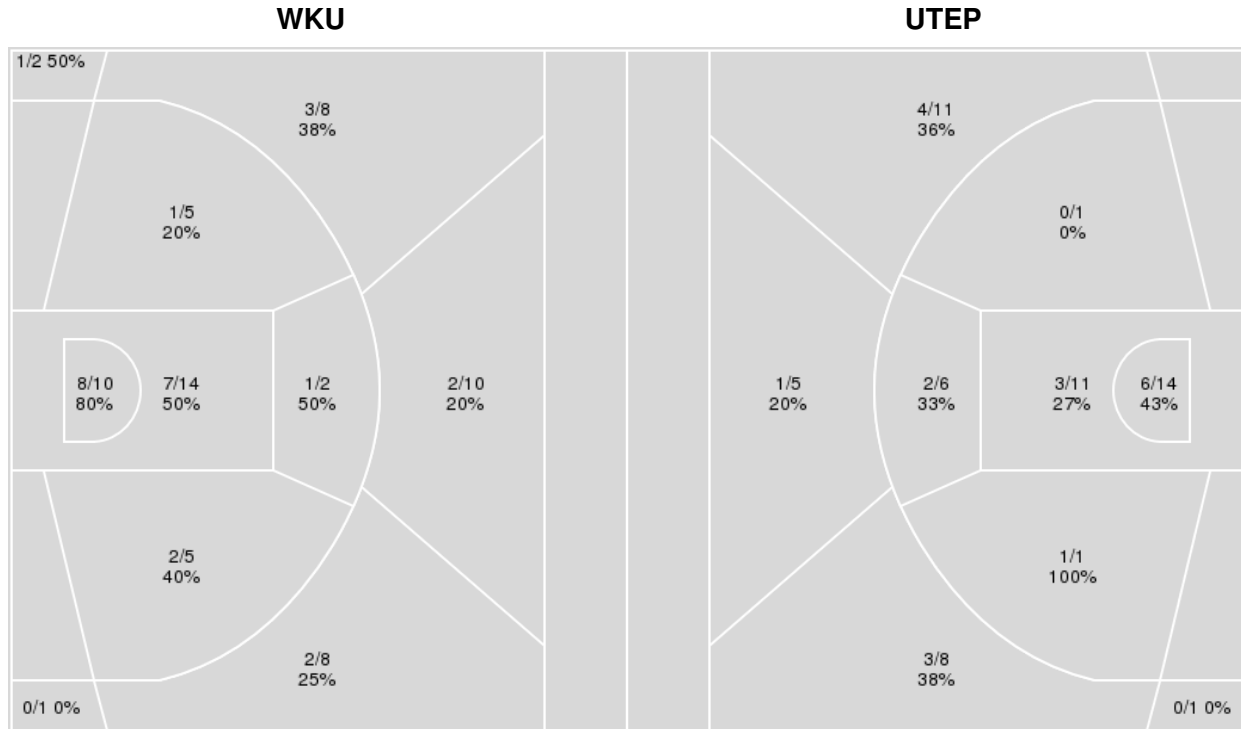

Officials: Angelica Suffren, Natasha Camy, Jamie Broderick

Players => All; FG Types => All ; Results => All ;

Players => All; FG Types => All ; Results => All ;

WKU	M/A	%
Field Goals	27/65	42
2 Points	19/36	53
3 Points	8/29	28
Free Throws	6/9	67

UTEP	M/A	%
Field Goals	20/58	34
2 Points	12/33	36
3 Points	8/25	32
Free Throws	11/15	73