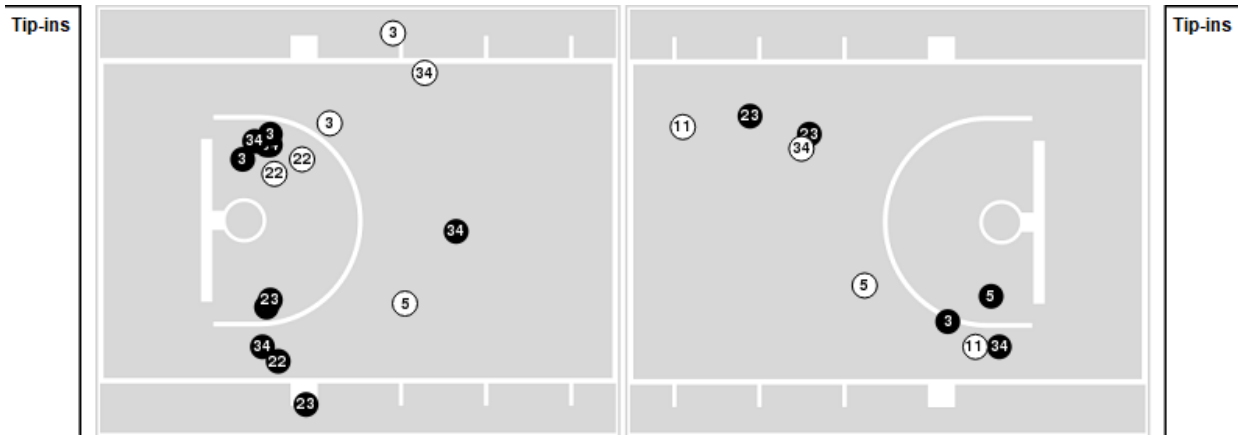

Shots in the Paint

● Made ○ Missed N - Player Number

WKU	M/A	%
Field Goals	27/65	42
2 Points	19/36	53
3 Points	8/29	28
Free Throws	6/9	67

WKU	M/A	%
Points in the Paint	30 (15/24)	62
Fast Break Points	4 (2/2)	100
Second Chance Points	6 (4/12)	33
Effective FG%	48