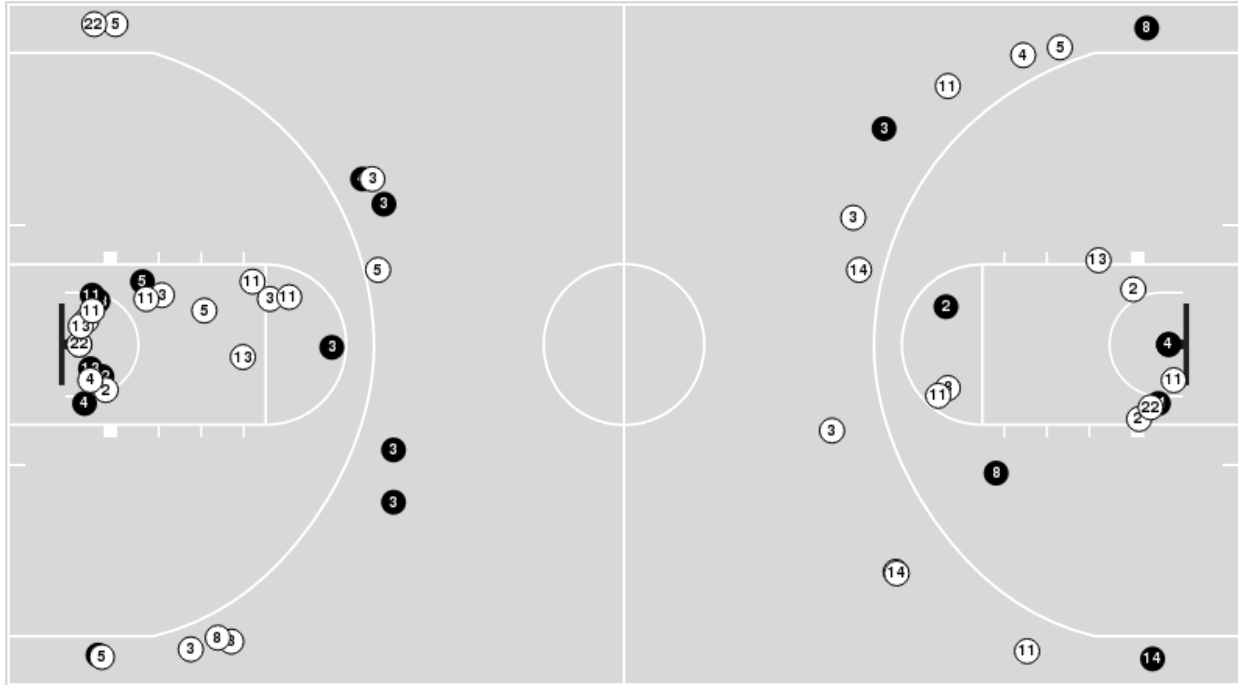

Officials: Angelica Suffren, Natasha Camy, Jamie Broderick

Players => All ; FG Types => All ; Results => All ;
UTEP

All Field Goals