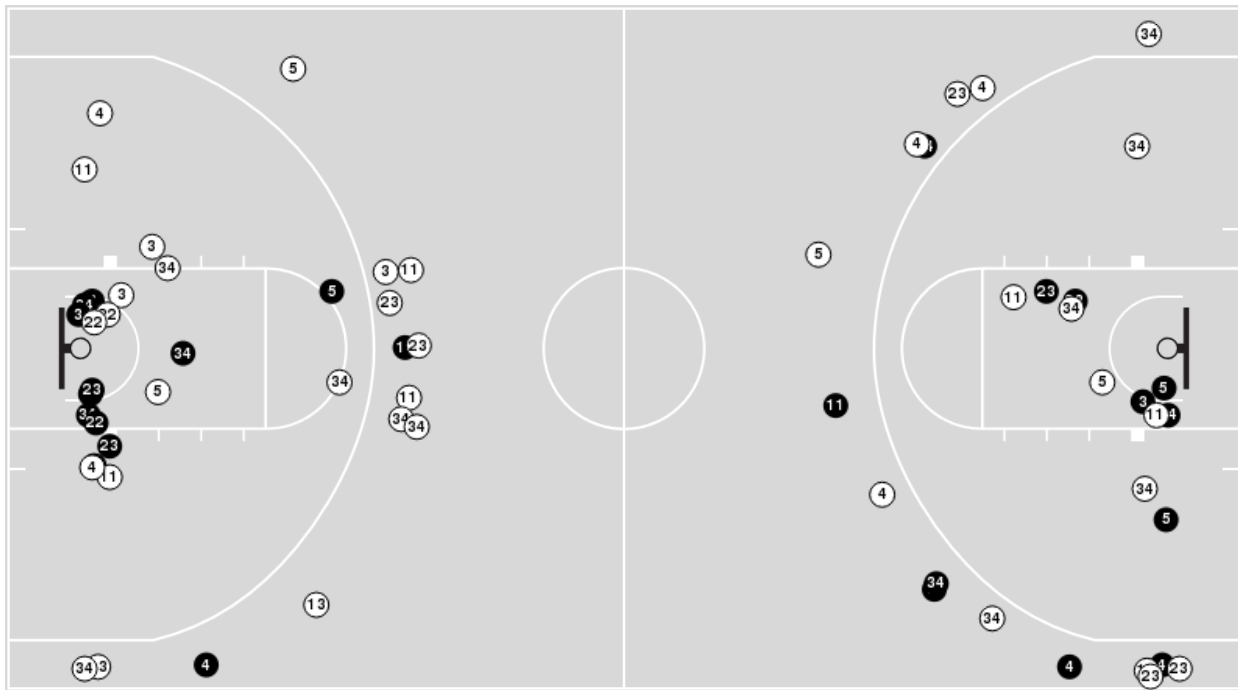

Officials: Angelica Suffren, Natasha Camy, Jamie Broderick

Players => All ; FG Types => All ; Results => All ;

WKU

All Field Goals