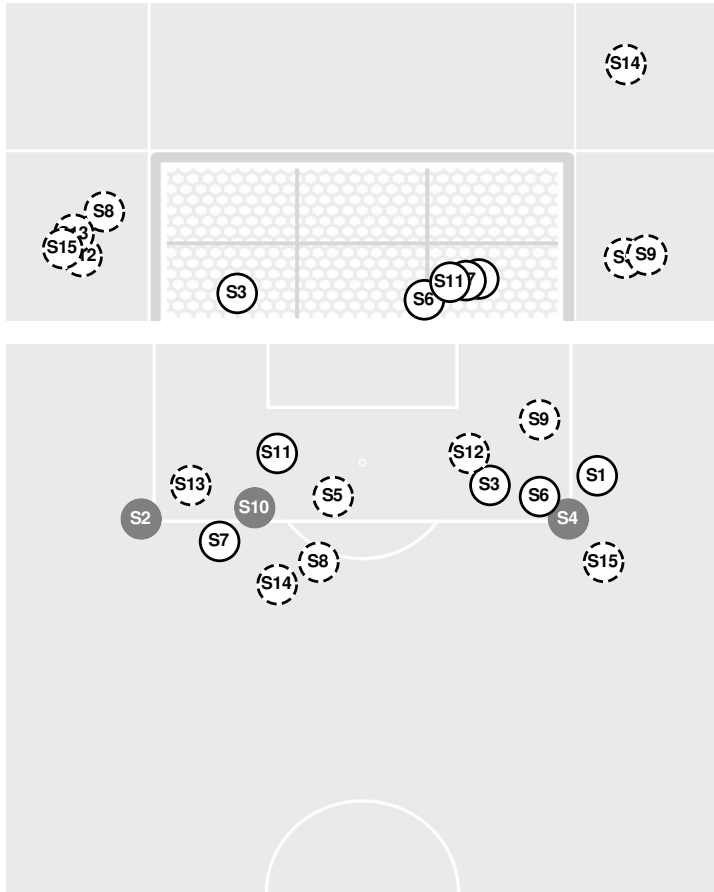

66:52 Broncos substitution: Avalos, Sophia for Soderstrom, Kayla.
66:52 Broncos substitution: McGuire, Francesca for Conner, Cindy.
68:21 Broncos substitution: Stanfield, Mikayla for MacMillan, Kenzie.
70:07 Foul on Boise St..
70:26 Foul on Boise St..
71:36 Foul on Boise St..
72:15 Shot by Miners McDannels, Zeta BLOCKED.
72:38 Broncos substitution: Atherton-Turner, Ella for Collins, Olivia.
72:38 Miners substitution: Rodriguez, Mina for Wilson, Dannique.
72:38 Miners substitution: Roskos, Olivia for Mora, Ashlee.
73:52 Miners substitution: Wilson, Dannique for Quintero, Ana.
75:51 Broncos substitution: Lawyer, Asia for Avalos, Sophia.
75:51 Broncos substitution: MacMillan, Kenzie for Atherton-Turner, Ella.
75:51 Broncos substitution: Conner, Cindy for Stanfield, Mikayla.
77:11 Foul on Boise St..
77:11 Yellow card on Broncos Schmautz, Sophie.
77:11 Miners substitution: Mora, Ashlee for Grosso, Ava.
77:57 Broncos substitution: Zunino, Siena for McGuire, Francesca.
77:57 Miners substitution: Cisneros, Yesenia for Lopez, Anai.
77:57 Miners substitution: Easley, Avery for Blouin, Servane.
78:22 Broncos substitution: Donovan, Madie for Schmautz, Sophie.
79:31 Miners substitution: Quintero, Ana for Wilson, Dannique.
81:14 Broncos substitution: Collins, Olivia for McClellan, Sierra.
81:14 Miners substitution: Grosso, Ava for Cisneros, Yesenia.
81:14 Miners substitution: Lopez, Anai for Barry, Eve.
82:37 Offside against UTEP.
83:05 Foul on UTEP.
84:16 Shot by Broncos Conner, Cindy WIDE RIGHT.
84:56 Shot by Broncos Conner, Cindy WIDE LEFT.
85:53 Foul on Boise St..
86:31 Foul on Boise St..
86:46 Shot by Miners Quintero, Ana, SAVE de Leest, Ava.
89:49 Foul on UTEP.
89:55 Foul on UTEP.
90:00 End of period [90:00].

Shot Chart

BRONCOS

MINERS

S Shot Off Target
 S Shot On Target
 S Blocked
 G Goal / Own Goal

Shot Summary

Official Soccer Shot Chart - Final

UTEP vs Boise St.

9/7/2025 Boas Soccer Complex, Boise, Idaho
2025-26 Women's Soccer