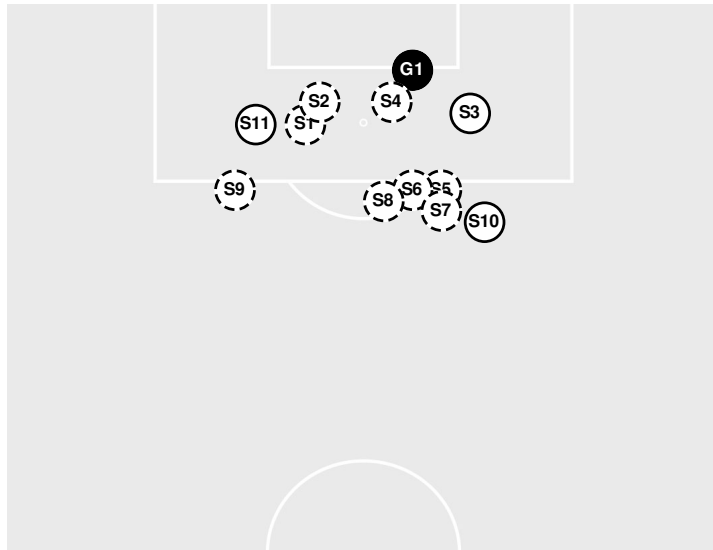

75:45 Foul on Idaho.
76:49 Foul on UTEP.
77:43 Foul on Idaho.
77:59 Yellow card on Miners Villa Cuellar, Sarina.
78:05 Corner kick by Vandals [78:05].
78:50 Corner kick by Vandals [78:50].
79:33 Vandals substitution: Prinos-Grumbach, Hallie for Peters, Tori.
79:33 Miners substitution: Rodriguez, Mina for Cisneros, Yesenia.
81:05 Miners substitution: Grosso, Ava for Wilson, Dannique.
83:03 Vandals substitution: Chiarelli, Calli for Hamilton, Alyssa.
83:03 Vandals substitution: Duarte, Leslie for Stuart, Makenna.
83:03 Miners substitution: Cisneros, Yesenia for Vitoria, Maya.
83:03 Miners substitution: Barry, Eve for Roskos, Olivia.
84:59 Miners substitution: Wilson, Dannique for Lopez, Anai.
85:21 Corner kick by Miners [85:21].
86:08 Vandals substitution: Rodgers, Sara for Miller, Kahvayli.
86:08 Vandals substitution: Goldner, Miranda for Boltz, Mia.
86:51 Shot by Vandals Chiarelli, Calli, SAVE Finley, Savannah.
87:40 Shot by Miners Quintero, Ana WIDE RIGHT.
89:53 Shot by Miners Quintero, Ana, SAVE Flores, Paula.
90:00 End of period [90:00].

UTEP 0, IDAHO 0

UTEP vs Idaho

9/4/2025 P1FCU Kibbie Dome
2025-26 Women's Soccer

Officials: Andres Palominos, Darya Fedchanka, Kevin Clarence Au, Fernando Varini

Shots by Half Intervals	Vandals	1st Half	2nd Half
		Miners	9

Shot Chart

VANDALS

MINERS

S Shot Off Target
 S Shot On Target
 S Blocked
 G Goal / Own Goal

Shot Summary

UTEP vs Idaho

9/4/2025 P1FCU Kibbie Dome
2025-26 Women's Soccer

Match Time: 7:00 PM