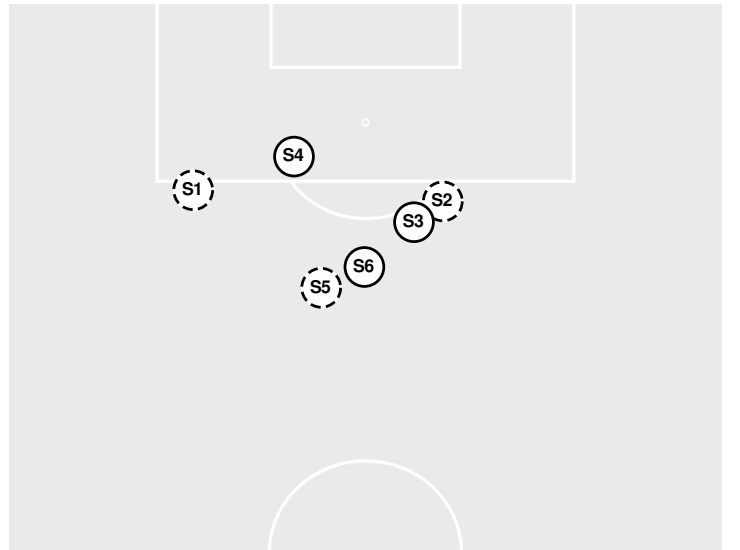

75:45 Foul on Idaho.
76:49 Foul on UTEP.
77:43 Foul on Idaho.
77:59 Yellow card on Miners Villa Cuellar, Sarina.
78:05 Corner kick by Vandals [78:05].
78:50 Corner kick by Vandals [78:50].
79:33 Vandals substitution: Prinos-Grumbach, Hallie for Peters, Tori.
79:33 Miners substitution: Rodriguez, Mina for Cisneros, Yesenia.
81:05 Miners substitution: Grosso, Ava for Wilson, Dannique.
83:03 Vandals substitution: Chiarelli, Calli for Hamilton, Alyssa.
83:03 Vandals substitution: Duarte, Leslie for Stuart, Makenna.
83:03 Miners substitution: Cisneros, Yesenia for Vitoria, Maya.
83:03 Miners substitution: Barry, Eve for Roskos, Olivia.
84:59 Miners substitution: Wilson, Dannique for Lopez, Anai.
85:21 Corner kick by Miners [85:21].
86:08 Vandals substitution: Rodgers, Sara for Miller, Kahvayli.
86:08 Vandals substitution: Goldner, Miranda for Boltz, Mia.
86:51 Shot by Vandals Chiarelli, Calli, SAVE Finley, Savannah.
87:40 Shot by Miners Quintero, Ana WIDE RIGHT.
89:53 Shot by Miners Quintero, Ana, SAVE Flores, Paula.
90:00 End of period [90:00].

UTEP 0, IDAHO 0

UTEP vs Idaho

9/4/2025 P1FCU Kibbie Dome
2025-26 Women's Soccer

Officials: Andres Palominos, Darya Fedchanka, Kevin Clarence Au, Fernando Varini

Shots by Half Intervals	Vandals	1st Half	2nd Half
		Miners	9

Shot Chart

VANDALS

MINERS

S Shot Off Target
 S Shot On Target
 S Blocked
 G Goal / Own Goal

Shot Summary

UTEP vs Idaho

9/4/2025 P1FCU Kibbie Dome
2025-26 Women's Soccer

Match Time: 7:00 PM