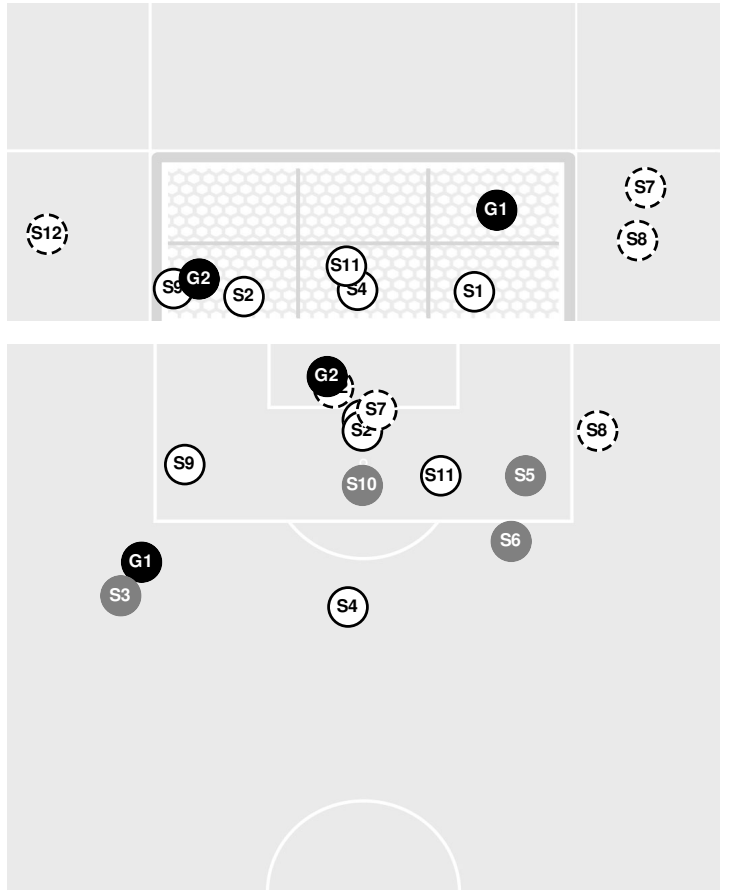

Officials: Jaime Herrera, Fernando de la Rosa, Charlie Delgado, Mario Oscar Garica

90:00 End of period [90:00].

DELAWARE 1, UTEP 1

Officials: Jaime Herrera, Fernando de la Rosa, Charlie Delgado, Mario Oscar Garica

		1st Half	2nd Half
Shots by Half Intervals	Miners	8	12
	Blue Hens	7	7

Shot Chart

MINERS

BLUE HENS

S Shot Off Target
 S Shot On Target
 S Blocked
 G Goal / Own Goal

Shot Summary

Officials: Jaime Herrera, Fernando de la Rosa, Charlie Delgado, Mario Oscar Garica

MINERS

No	Time	Player	Description
S1	2'	27, Zeta McDannels	Saved
S2	6'	27, Zeta McDannels	
S3	8'	15, Olivia Roskos	Saved
S4	9'	17, Eve Barry	Saved
S5	13'	7, Anai Lopez	Saved
S6	18'	17, Eve Barry	
S7	30'	8, Ashlee Mora	Blocked
S8	42'	3, Mina Rodriguez	
S9	46'	9, Ana Quintero	Blocked
S10	46'	6, Dannique Wilson	Blocked
S11	50'	17, Eve Barry	Blocked
S12	51'	7, Anai Lopez	Blocked
S13	51'	6, Dannique Wilson	Saved
S14	53'	8, Ashlee Mora	Saved
G1	57'	6, Dannique Wilson	
S15	62'	9, Ana Quintero	Blocked
S16	74'	3, Mina Rodriguez	
S17	82'	7, Anai Lopez	
S18	82'	27, Zeta McDannels	Blocked
S19	86'	17, Eve Barry	