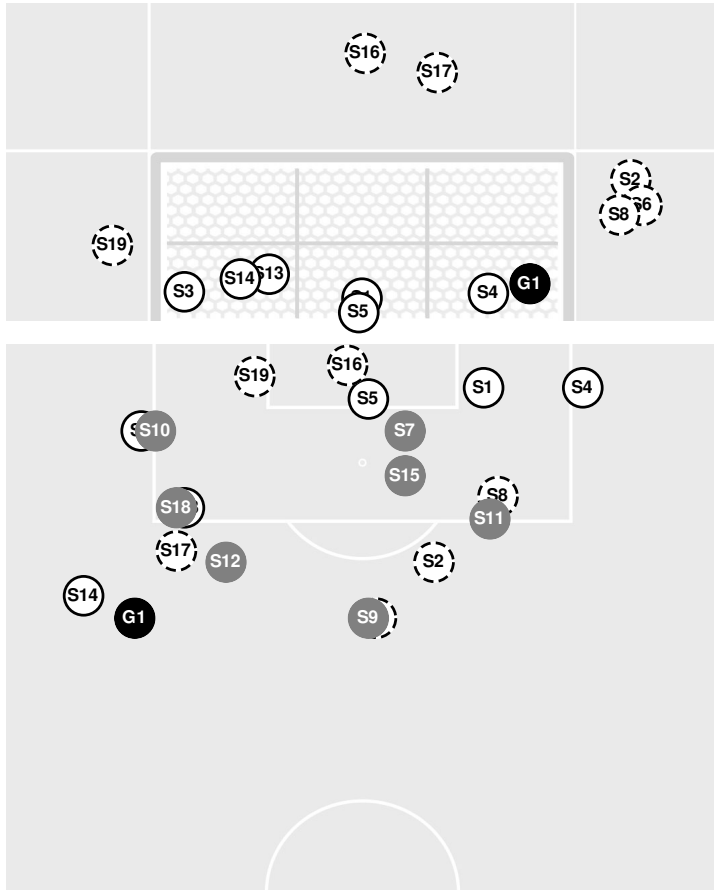

Officials: Jaime Herrera, Fernando de la Rosa, Charlie Delgado, Mario Oscar Garica

90:00 End of period [90:00].

DELAWARE 1, UTEP 1

Officials: Jaime Herrera, Fernando de la Rosa, Charlie Delgado, Mario Oscar Garica

		1st Half	2nd Half
Shots by Half Intervals	Miners	8	12
	Blue Hens	7	7

Shot Chart

MINERS

BLUE HENS

S Shot Off Target
 S Shot On Target
 S Blocked
 G Goal / Own Goal

Shot Summary

Officials: Jaime Herrera, Fernando de la Rosa, Charlie Delgado, Mario Oscar Garica

MINERS

No	Time	Player	Description
S1	2'	27, Zeta McDannels	Saved
S2	6'	27, Zeta McDannels	
S3	8'	15, Olivia Roskos	Saved
S4	9'	17, Eve Barry	Saved
S5	13'	7, Anai Lopez	Saved
S6	18'	17, Eve Barry	
S7	30'	8, Ashlee Mora	Blocked
S8	42'	3, Mina Rodriguez	
S9	46'	9, Ana Quintero	Blocked
S10	46'	6, Dannique Wilson	Blocked
S11	50'	17, Eve Barry	Blocked
S12	51'	7, Anai Lopez	Blocked
S13	51'	6, Dannique Wilson	Saved
S14	53'	8, Ashlee Mora	Saved
G1	57'	6, Dannique Wilson	
S15	62'	9, Ana Quintero	Blocked
S16	74'	3, Mina Rodriguez	
S17	82'	7, Anai Lopez	
S18	82'	27, Zeta McDannels	Blocked
S19	86'	17, Eve Barry	