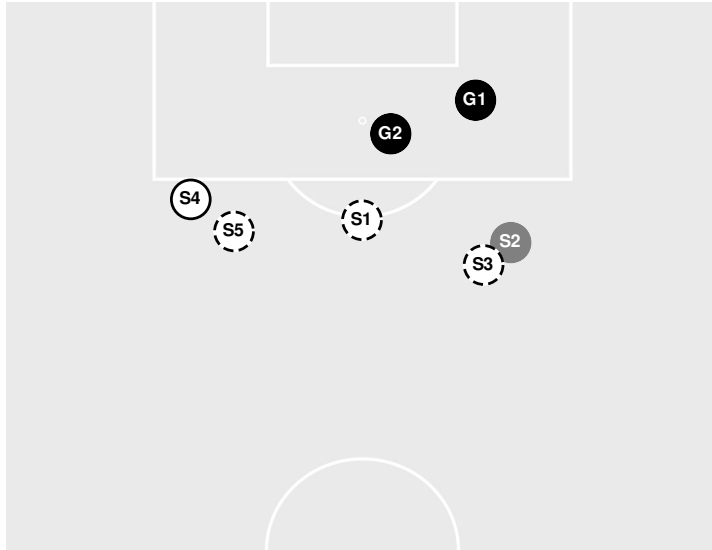

Official Soccer Shot Chart - Final
UTEP vs Louisiana Tech
9/19/2025 Robert Mack Caruthers Field, Ruston, La.
2025-26 Women's Soccer

Match Time: 7:00 PM
Match Duration: 01:56
Attendance: 336

Officials: Wes Caouette, Bernardo Van Steenberghe, Paul Clark, Fernando Cordova

Shots by Half Intervals	Bulldogs	1st Half	2nd Half	
		Miners	5	2
		8	9	

Shot Chart

BULLDOGS