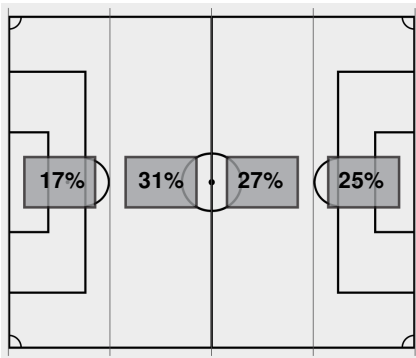

Official Soccer Box Score - Final
UTEP vs Louisiana Tech
9/19/2025 Robert Mack Caruthers Field, Ruston, La.
2025-26 Women's Soccer

Match Time: 7:00 PM
Match Duration: 01:56
Attendance: 336

Officials: Wes Caouette, Bernardo Van Steenberghe, Paul Clark, Fernando Cordova

Attacking Direction →

17	TOTAL SHOTS	7
4	SHOTS ON TARGET	3
1	SAVES	4
2	CORNERS	3
1	OFFSIDES	0
1	YELLOW CARDS	0
0	RED CARDS	0
57%	POSSESSION TOTAL	43%