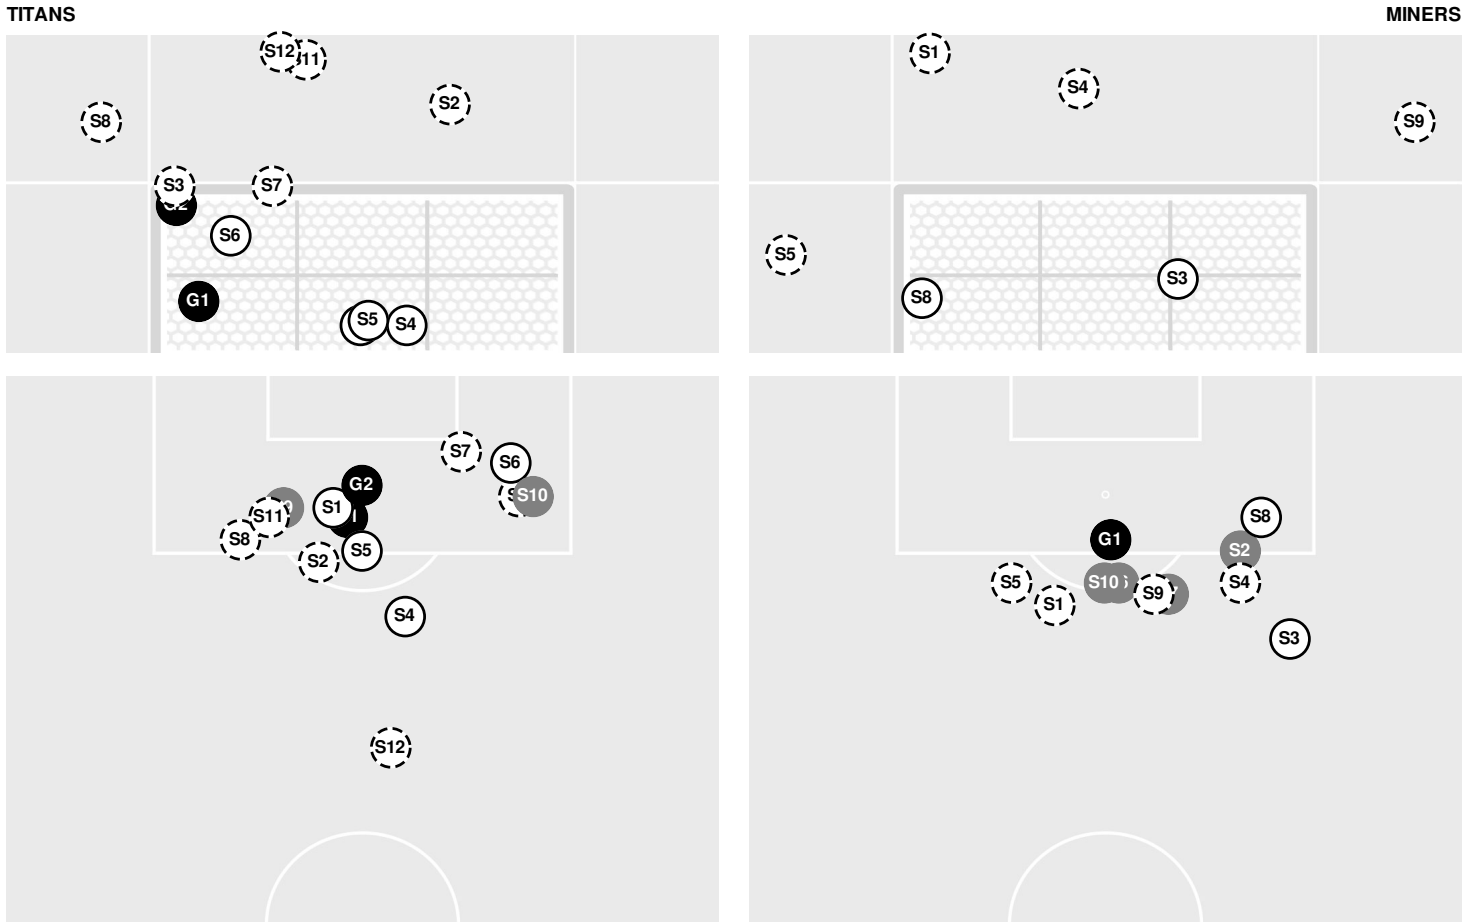

- 85:43 Foul on Cal St. Fullerton.
- 86:44 Foul on Cal St. Fullerton.
- 87:16 Shot by Miners Quintero, Ana BLOCKED.
- 88:32 Foul on UTEP.
- 89:38 Foul on Cal St. Fullerton.
- 90:00 End of period [90:00].

UTEP 1, CAL ST. FULLERTON 1

Official Soccer Shot Chart - Final
UTEP vs Cal St. Fullerton
 8/24/2025 Titan Stadium, Fullerton, Ca
 2025-26 Women's Soccer

Match Time: 5:00 PM
Match Duration: 01:58
Attendance: 752

Officials: Ana Valdez, Andie Reyes, Aaron Zahler, Ulises Palacios

Shots by Half Intervals		1st Half	2nd Half
Titans		6	8
Miners		5	6

Shot Chart

S Shot Off Target
 S Shot On Target
 S Blocked
 G Goal / Own Goal