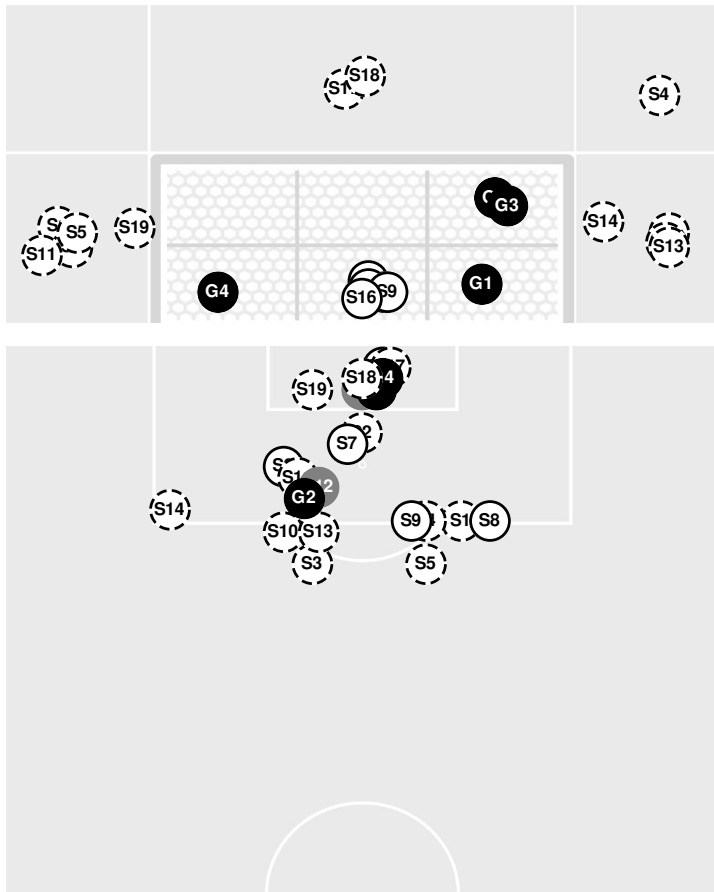

66:48 GOAL by Miners Cisneros, Yesenia, Assist by McMillan, Hayden, goal number 1 for season.

TEXAS SOUTHERN 0, UTEP 2

67:40 Lady Tigers substitution: Taylor, Alyssa for Saine, Akiya.
67:40 Lady Tigers substitution: Bradley, Kamara for Muldrew, Savannah.
68:52 Miners substitution: Easley, Avery for Mora, Ashlee.
68:52 Miners substitution: Grosso, Ava for Roskos, Olivia.
70:00 Corner kick by Miners [70:00].
70:56 Miners substitution: Wilson, Dannique for Rodriguez, Mina.
70:56 Miners substitution: Blouin, Servane for McDannels, Zeta.
72:56 Shot by Lady Tigers Alberto, Liz, SAVE Finley, Savanah.
74:10 Miners substitution: Permanand, Kaia for McMillan, Hayden.
74:10 Lady Tigers substitution: Baez, Liliane Clase for Alberto, Liz.
74:10 Lady Tigers substitution: Muldrew, Savannah for Bradley, Kamara.
76:54 Lady Tigers substitution: Gatlin, Ashante' for Dotigny, Clara.
77:59 Shot by Miners Blouin, Servane HIGH.
79:31 Foul on Texas Southern.
80:09 Miners substitution: Rodriguez, Mina for Vitoria, Maya.
81:31 Foul on UTEP.
83:45 Yellow card on Miners Grosso, Ava.
84:00 Yellow card on Miners Rodriguez, Mina.
84:11 Shot by Lady Tigers Butler, Kaia WIDE.
85:52 Miners substitution: Mora, Ashlee for Grosso, Ava.
85:52 Miners substitution: McDannels, Zeta for Rodriguez, Mina.
85:52 Corner kick by Miners [85:52].
87:25 Shot by Miners Wilson, Dannique WIDE LEFT.
87:25 Lady Tigers substitution: Russ, Jaclynn for Martinez, Azucenq.
87:40 Foul on UTEP.
88:58 Foul on Texas Southern.
90:00 End of period [90:00].

TEXAS SOUTHERN 0, UTEP 2

Official Soccer Shot Chart - Final
Texas Southern vs UTEP
 8/17/2025 University Field, El Paso, Texas
 2025-26 Women's Soccer

Match Time: 6:00 PM
Match Duration: 03:14
Attendance: 480

Officials: Job Salcido, Raul Saucedo, Salvador Perez, Gibby Widner

Shots by Half Intervals		1st Half	2nd Half
Miners		15	8
Lady Tigers		4	5

Shot Chart

MINERS

LADY TIGERS

S Shot Off Target
 S Shot On Target
 S Blocked
 G Goal / Own Goal