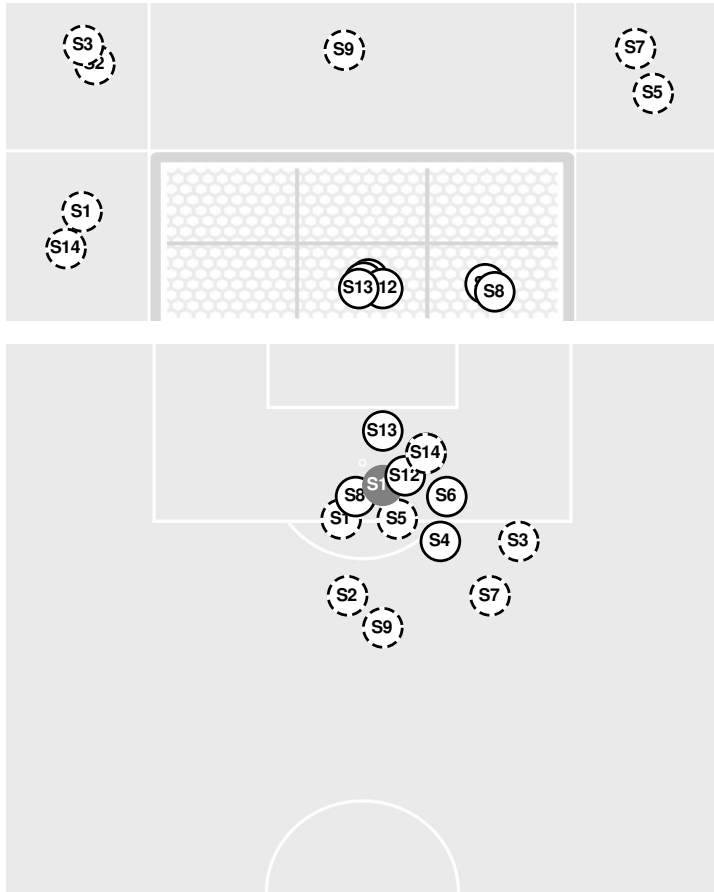

- 76:11 Miners substitution: Easley, Avery for Villa Cuellar, Sarina.
- 76:11 Wildcats substitution: Leggett, Amelia for Vetromile, Hannah.
- 77:36 Yellow card on Miners McMillan, Hayden.
- 78:33 Yellow card on Wildcats Hollis, Raegan.
- 78:44 Shot by Miners Rodriguez, Mina, SAVE Medrano, Bella.
- 80:28 Miners substitution: Grosso, Ava for McMillan, Hayden.
- 80:28 Miners substitution: Wilson, Dannique for Barry, Eve.
- 80:28 Wildcats substitution: Smith, Abby for Miller, Raelin.
- 80:28 Wildcats substitution: Vetromile, Hannah for Farrington, Jada.
- 80:28 Wildcats substitution: Nylund, Emma for Hollis, Raegan.
- 80:40 Miners substitution: Permanand, Kaia for Roskos, Olivia.
- 83:10 Wildcats substitution: Kafero Roberts, Shakira for Miller, Amelia.
- 83:24 Foul on Abilene Christian.
- 83:51 Foul on Abilene Christian.
- 83:57 Yellow card on Wildcats Smith, Abby.
- 87:21 Foul on Abilene Christian.
- 88:25 Shot by Miners Quintero, Ana WIDE LEFT.
- 90:00 End of period [90:00].

ABILENE CHRISTIAN 0, UTEP 0

Official Soccer Shot Chart - Final
Abilene Christian vs UTEP
 8/14/2025 University Field, El Paso, Texas
 2025-26 Women's Soccer

Match Time: 7:00 PM
Match Duration: 01:50
Attendance: 621

Officials: Abraham Hernandez, Chris Lopez, Mark Lopez, Gibby Widner

Shots by Half Intervals		1st Half	2nd Half
Miners		9	5
Wildcats		7	2

Shot Chart

MINERS

WILDCATS

S Shot Off Target
 S Shot On Target
 S Blocked
 G Goal / Own Goal