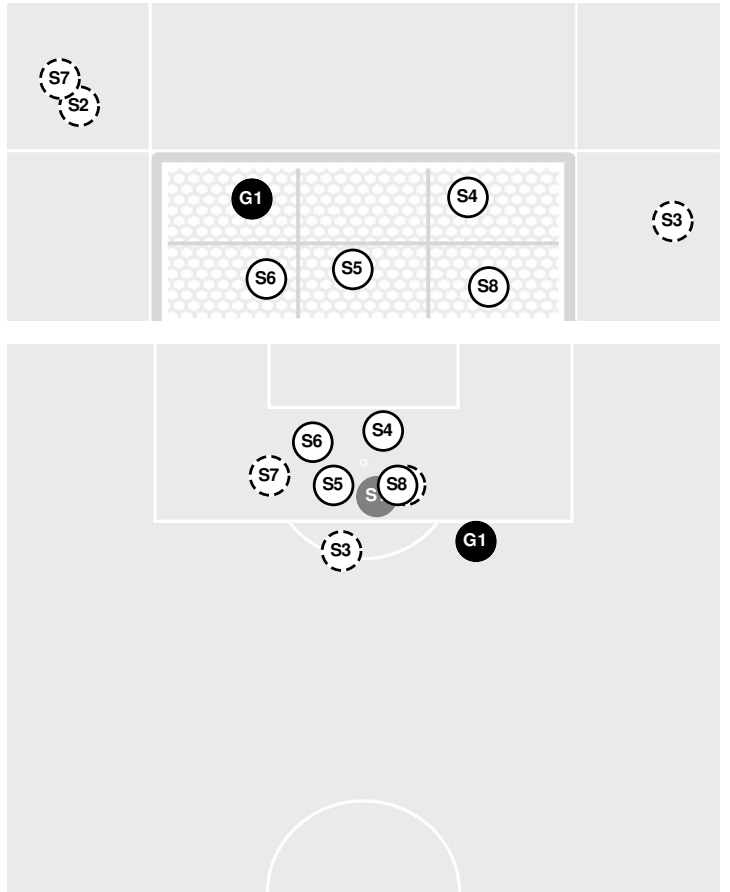

Officials: Abraham Hernandez, Chris Lopez, Mark Lopez, Gibby Widner

Shots by Half Intervals		1st Half	2nd Half
Miners		9	5
Wildcats		7	2

Shot Chart

MINERS

WILDCATS

S Shot Off Target
 S Shot On Target
 S Blocked
 G Goal / Own Goal