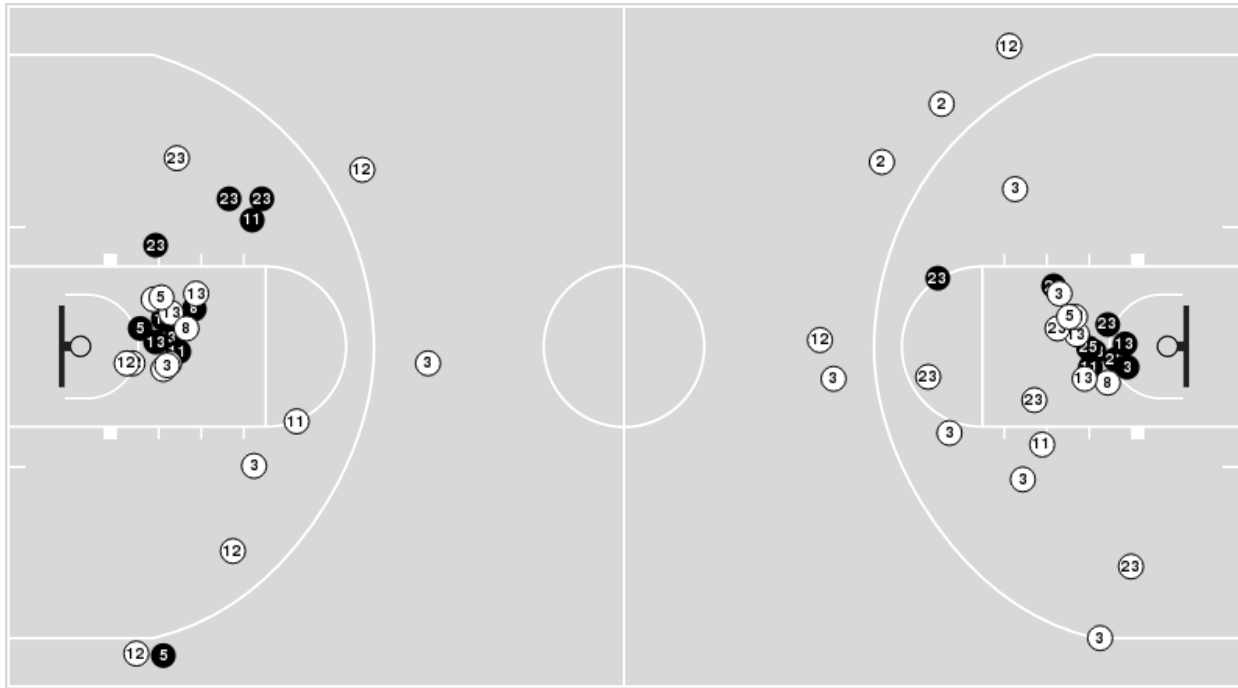

Officials: Chaney Muench, Corey Malone, Carmela Garcia

Players => 1, 2, 3, 5, 8, 10, 11, 12, 13, 15, 20, 22, 23, 25FG Types=>AllResults=>All

UTEP

All Field Goals