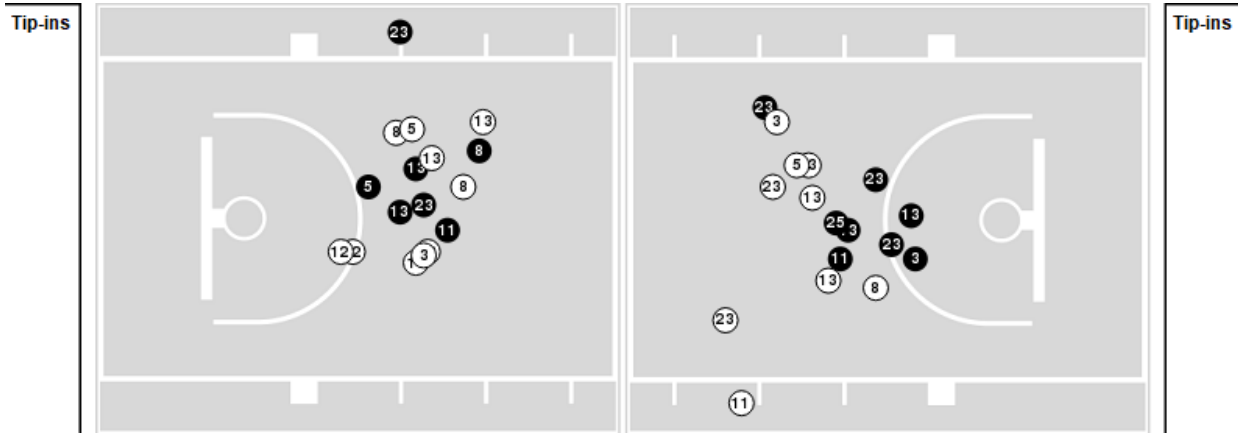

**Officials:** Chaney Muench, Corey Malone, Carmela Garcia

Players => 1, 2, 3, 5, 8, 10, 11, 12, 13, 15, 20, 22, 23, 25FG Types=>AllResults=>All

**UTEP**

**All Field Goals**

**Blow Up Chart**

● Made ○ Missed N - Player Number