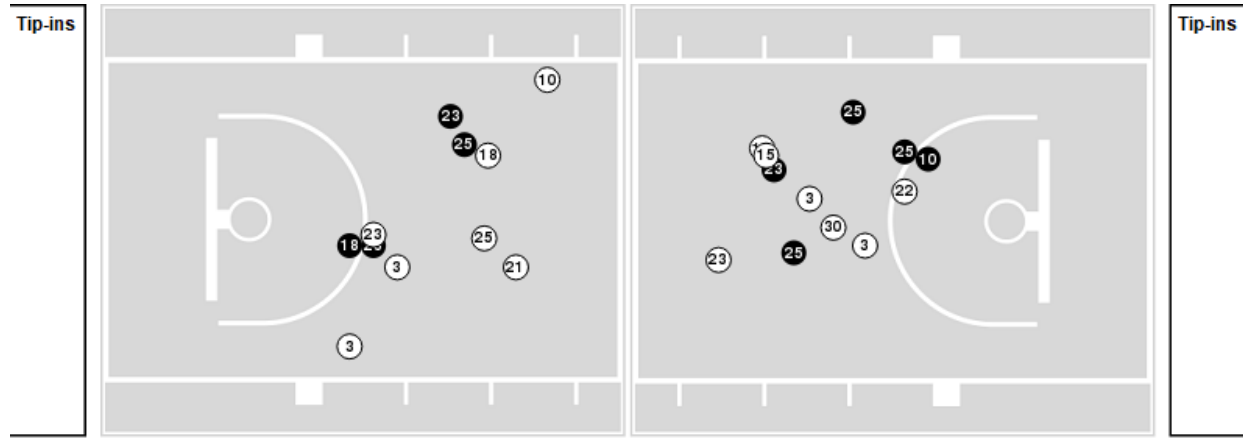

**Officials:** Chaney Muench, Corey Malone, Carmela Garcia

Players => 0, 1, 3, 10, 12, 15, 18, 21, 22, 23, 25, 30, 33FG Types=>AllResults=>All

**Louisiana Tech**

**All Field Goals**

**Blow Up Chart**

● Made    ○ Missed    N - Player Number