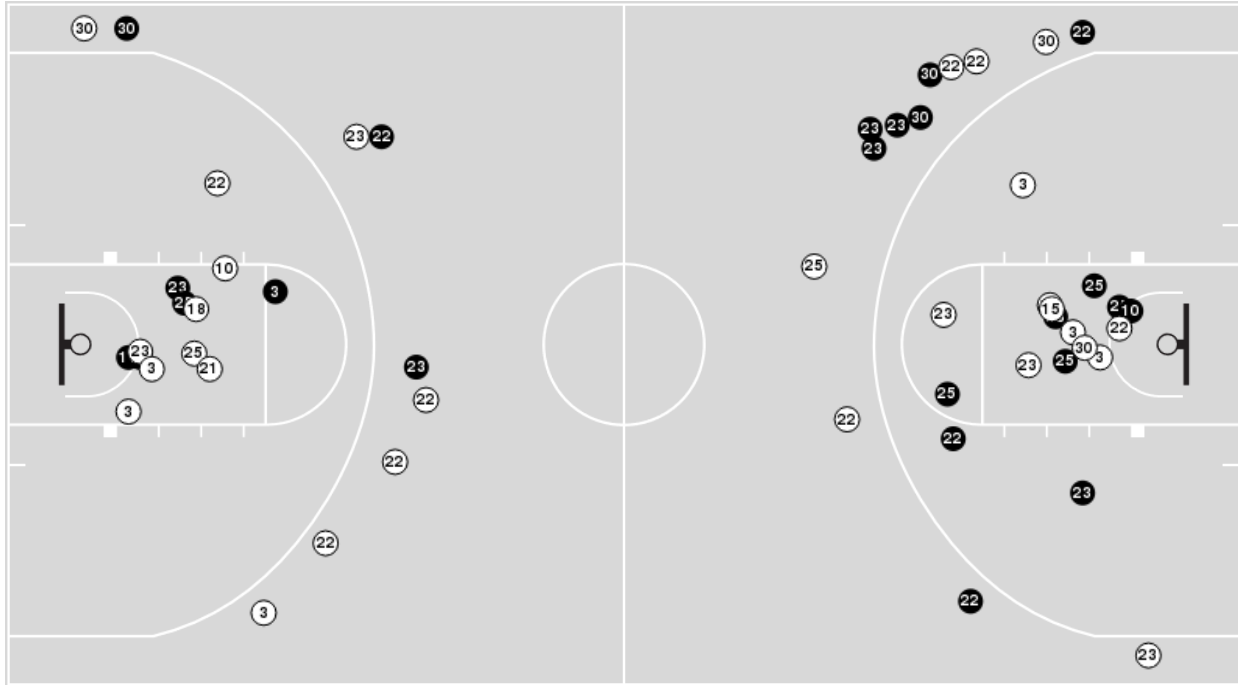

Officials: Chaney Muench, Corey Malone, Carmela Garcia

Players => 0, 1, 3, 10, 12, 15, 18, 21, 22, 23, 25, 30, 33FG Types=>AllResults=>All

Louisiana Tech

All Field Goals