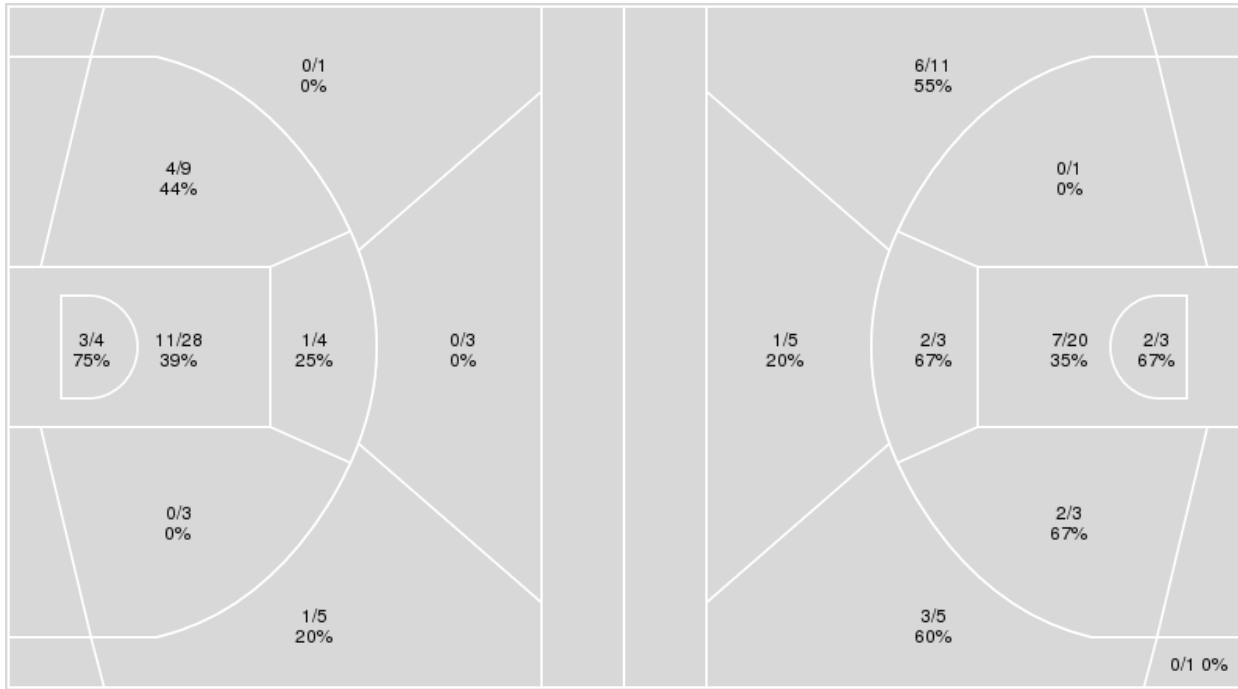

Officials: Chaney Muench, Corey Malone, Carmela Garcia

{ Players => 1, 2, 3, 5, 8, 10, 11, 12, 13, 15, 20, 22, 23, 25; } FG Types
=> All; Results => All;

{ Players => 0, 1, 3, 10, 12, 15, 18, 21, 22, 23, 25, 30, 33; } FG Types
=> All; Results => All;

UTEP

Louisiana Tech

UTEP	M/A	%
Field Goals	20/57	35
2 Points	19/48	40
3 Points	1/9	11
Free Throws	10/12	83

Louisiana Tech	M/A	%
Field Goals	23/52	44
2 Points	13/30	43
3 Points	10/22	45
Free Throws	13/20	65