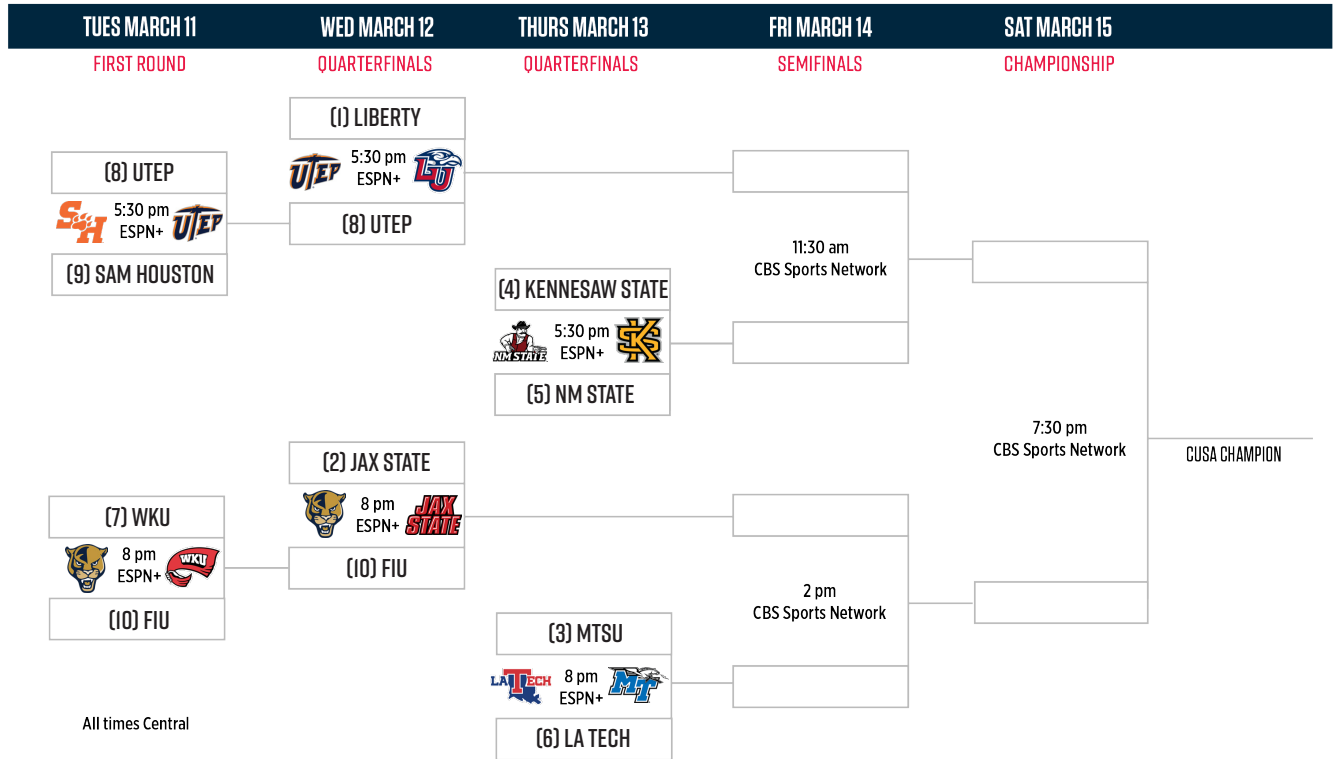

	Period by Period Scoring		
	1st	2nd	TOT
SAM	30	35	65
UTEP	36	43	79

2025 CONFERENCE USA MEN'S BASKETBALL CHAMPIONSHIP

MARCH 11-15 | HUNTSVILLE, AL | PROPST ARENA

SCHEDULE OF EVENTS

2024-25 RADIO-TV UTEP ROSTER