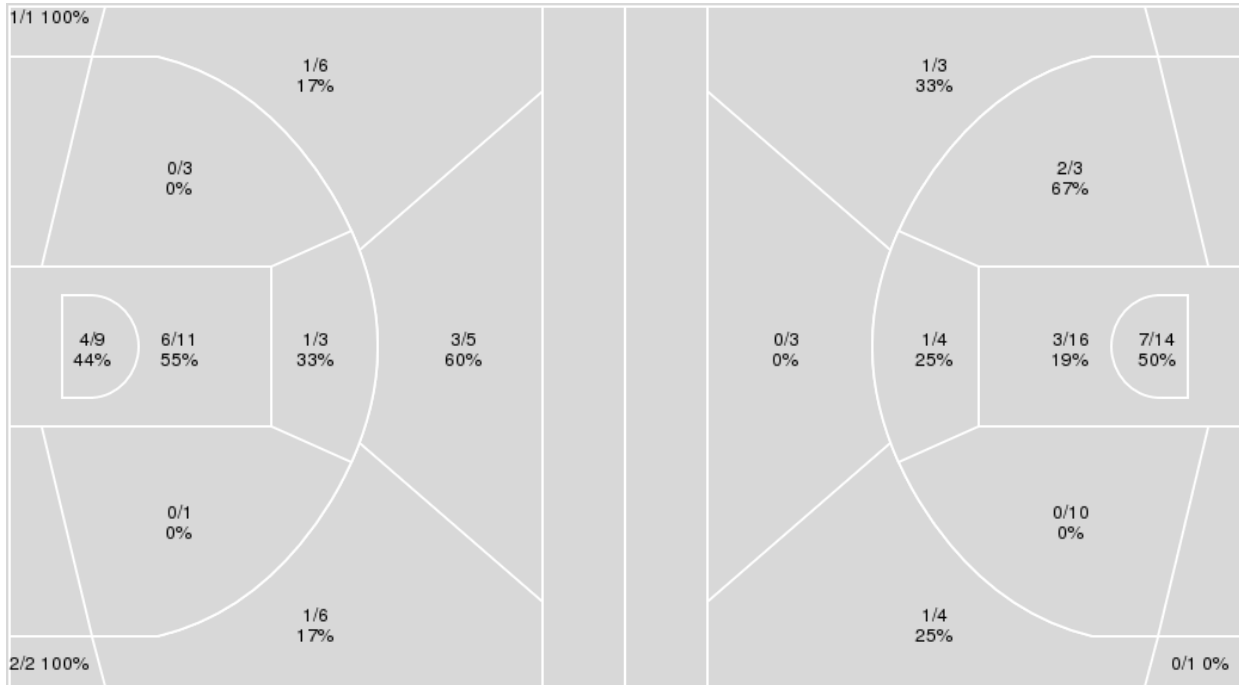

Officials: Angelica Suffren, Bill Larance, Travis Jones

{ Players => All; } FG Types => All; Results => All;

{ Players => All; } FG Types => All; Results => All;

Middle Tenn.

UTEP

Middle Tenn.	M/A	%
Field Goals	19/47	40
2 Points	11/27	41
3 Points	8/20	40
Free Throws	11/14	79

UTEP	M/A	%
Field Goals	15/58	26
2 Points	13/47	28
3 Points	2/11	18
Free Throws	3/6	50