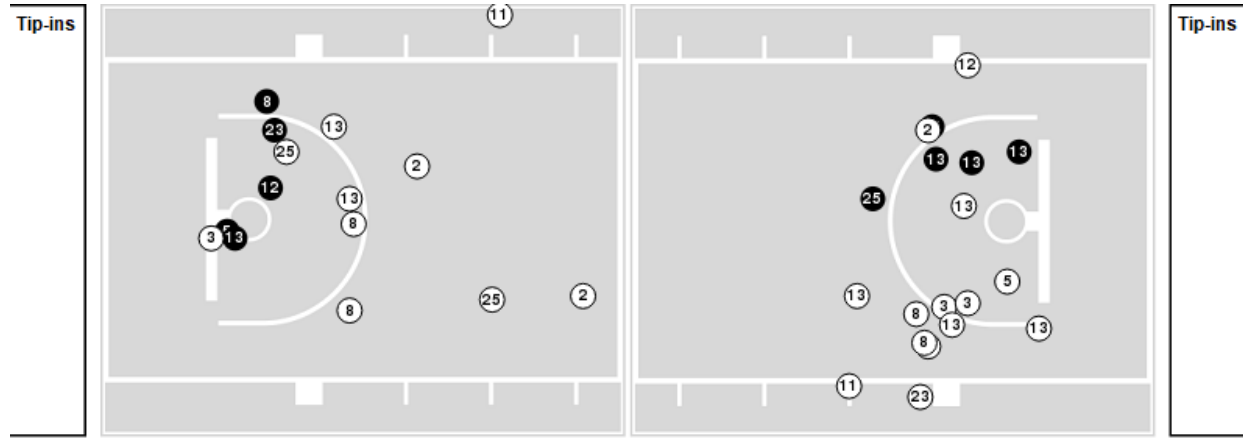

Blow Up Chart

● Made   ○ Missed   N - Player Number

UTEP	M/A	%
Field Goals	15/58	26
2 Points	13/47	28
3 Points	2/11	18
Free Throws	3/6	50

UTEP	M/A	%
Points in the Paint	20 (10 / 30)	33
Fast Break Points	7 (3/3)	100
Second Chance Points	11 (7/17)	41
Effective FG%	28