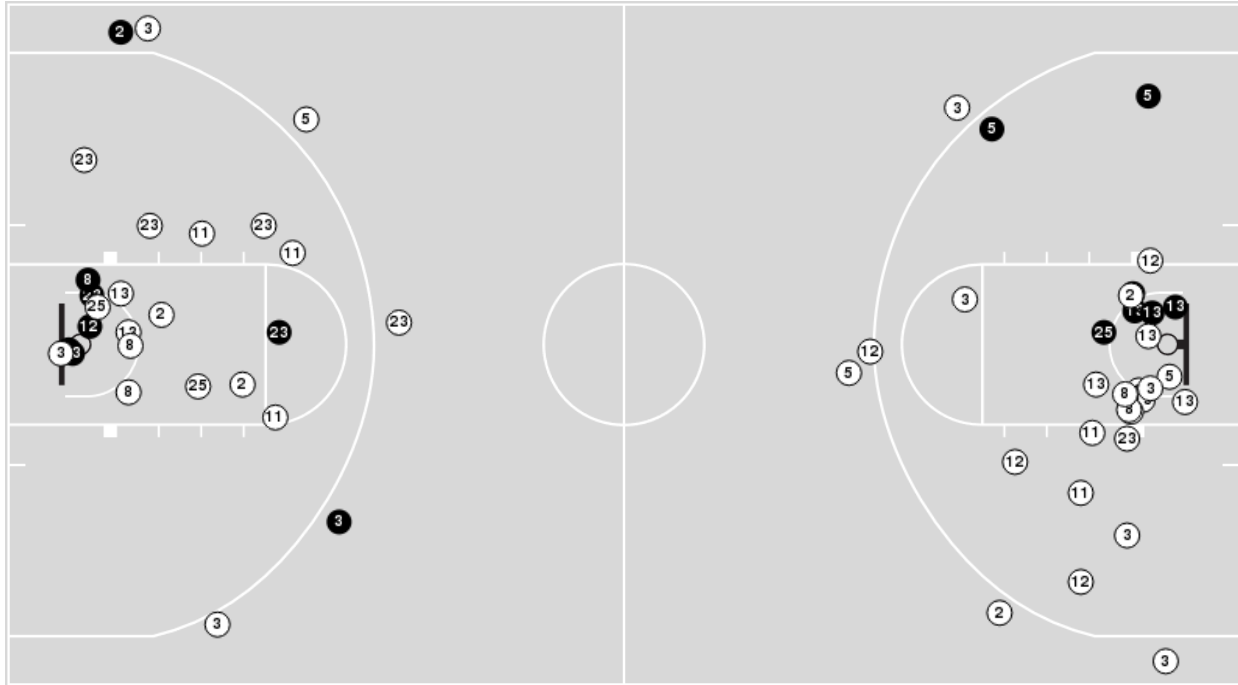

Officials: Angelica Suffren, Bill Larance, Travis Jones

Players => AllFG Types=>AllResults=>All
UTEP

All Field Goals