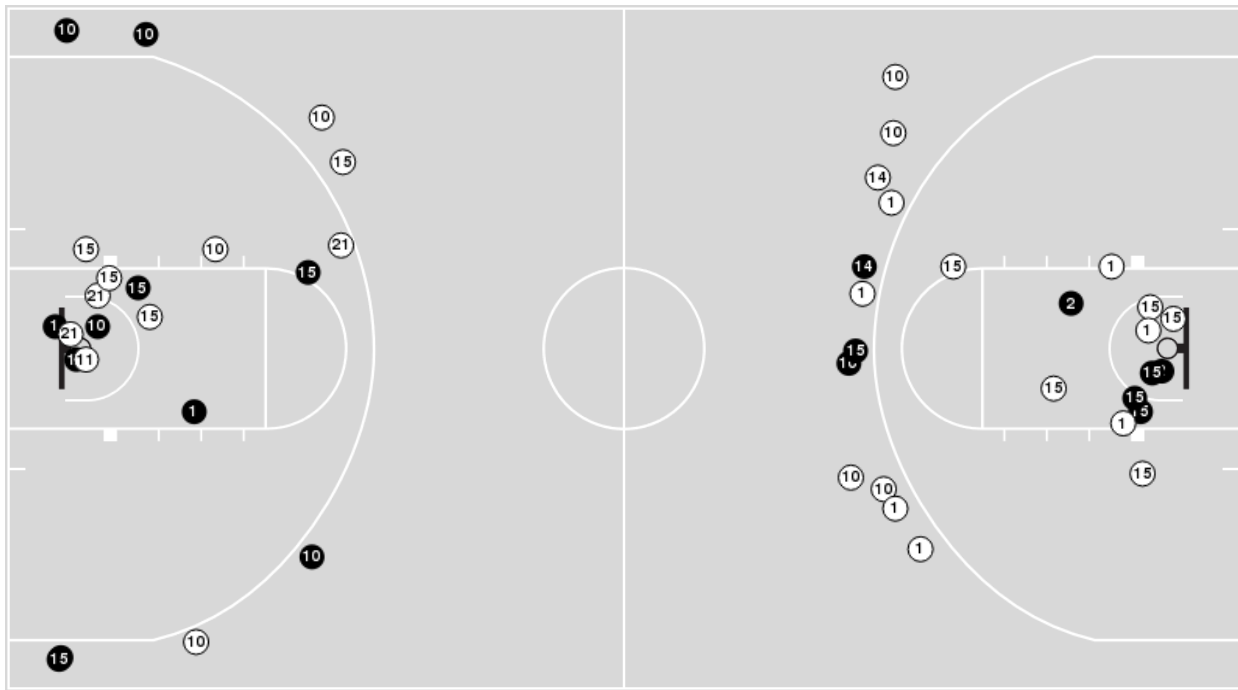

Officials: Angelica Suffren, Bill Larance, Travis Jones

Players => AllFG Types=>AllResults=>All

Middle Tenn.

All Field Goals