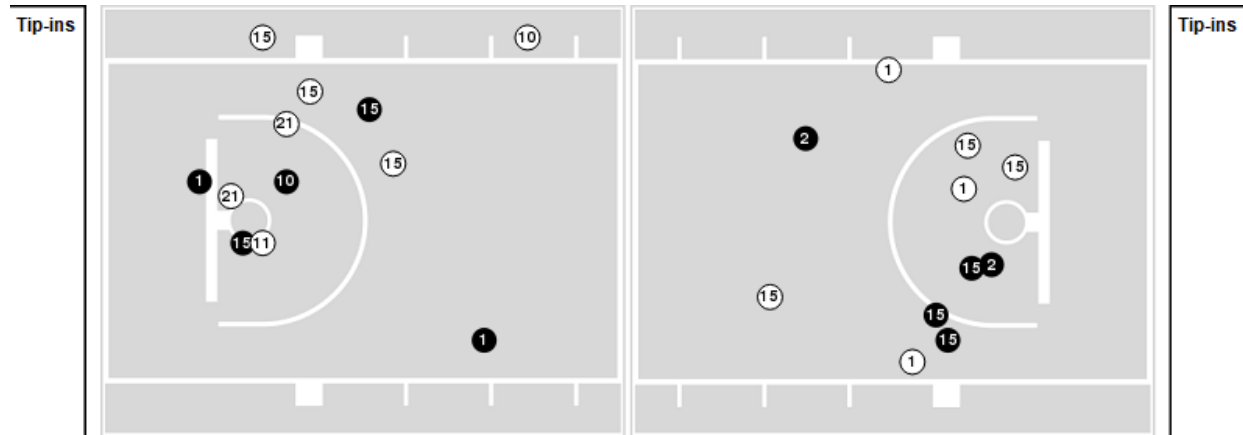

Blow Up Chart

● Made   ○ Missed   N - Player Number

Middle Tenn.	M/A	%
Field Goals	19/47	40
2 Points	11/27	41
3 Points	8/20	40
Free Throws	11/14	79

Middle Tenn.	M/A	%
Points in the Paint	20 (10 / 20)	50
Fast Break Points	11 (6/6)	100
Second Chance Points	5 (3/5)	60
Effective FG%	49