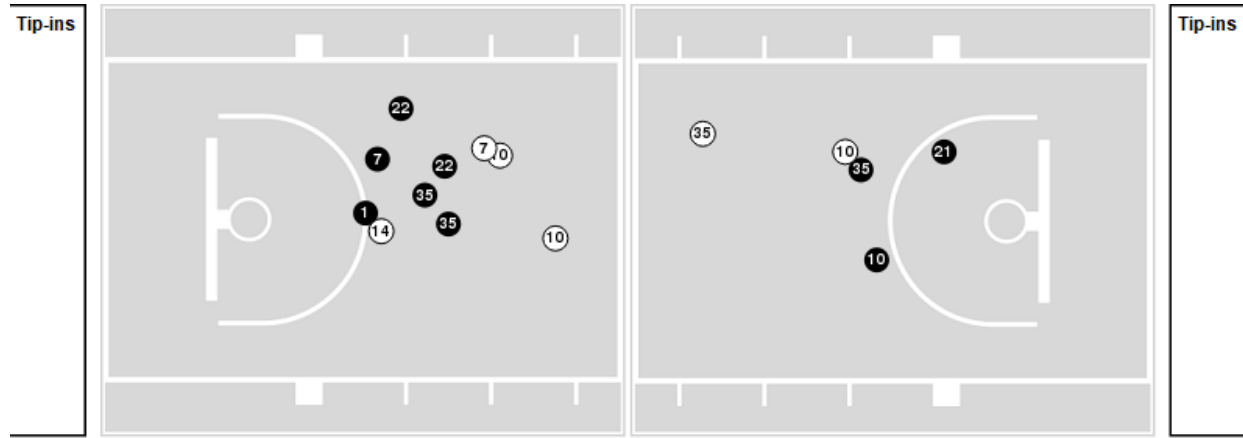

Blow Up Chart

● Made ○ Missed N - Player Number

Jacksonville St.	M/A	%
Field Goals	17/48	35
2 Points	10/19	53
3 Points	7/29	24
Free Throws	3/6	50

Jacksonville St.	M/A	%
Points in the Paint	18 (9 / 15)	60
Fast Break Points	5 (2/2)	100
Second Chance Points	4 (2/8)	25
Effective FG%	43