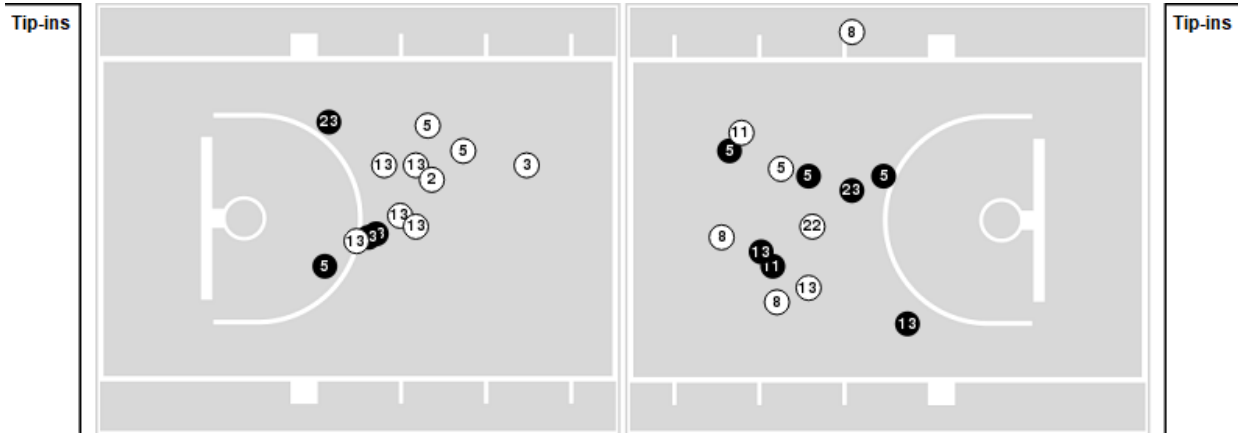

Officials: Chaney Muench, Natasha Brown, Matt Krenek

Players => 1, 2, 3, 5, 8, 10, 11, 12, 13, 15, 20, 22, 23, 25FG Types=>AllResults=>All

UTEP

All Field Goals

Blow Up Chart

● Made ○ Missed N - Player Number