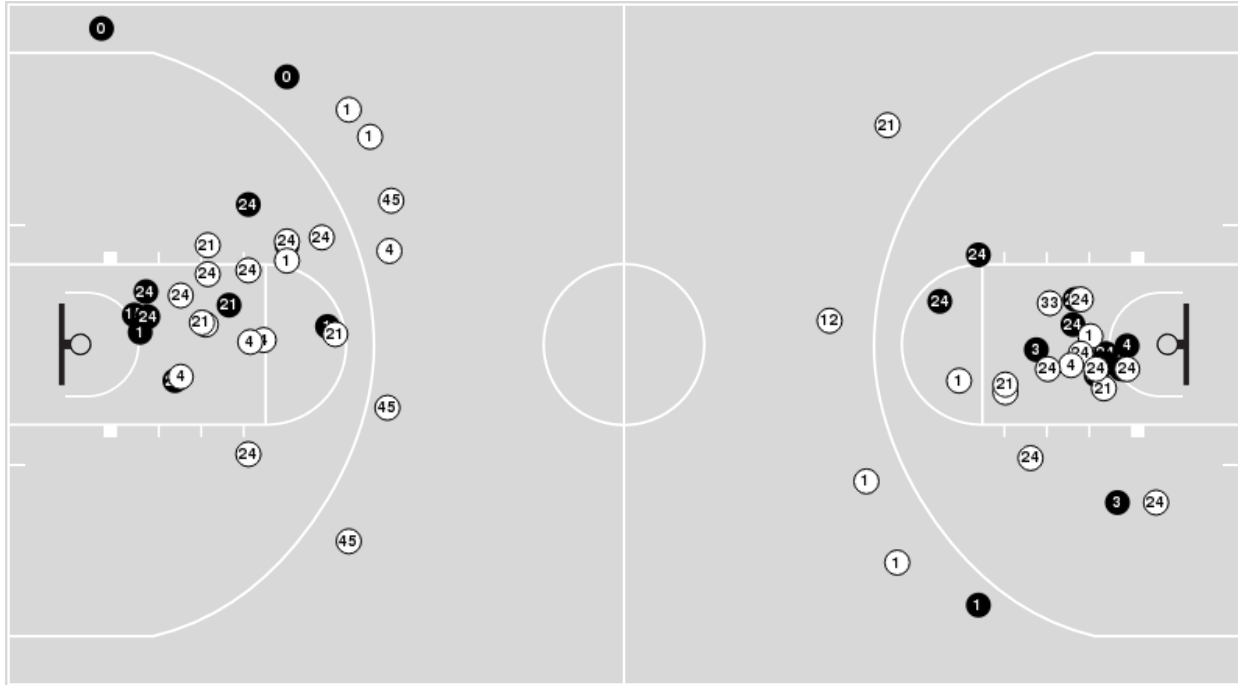

Officials: Chaney Muench, Natasha Brown, Matt Krenek

Players => 0, 1, 2, 3, 4, 5, 10, 11, 12, 15, 21, 24, 33, 45 FG Types=>All Results=>All

Kennesaw St.

All Field Goals