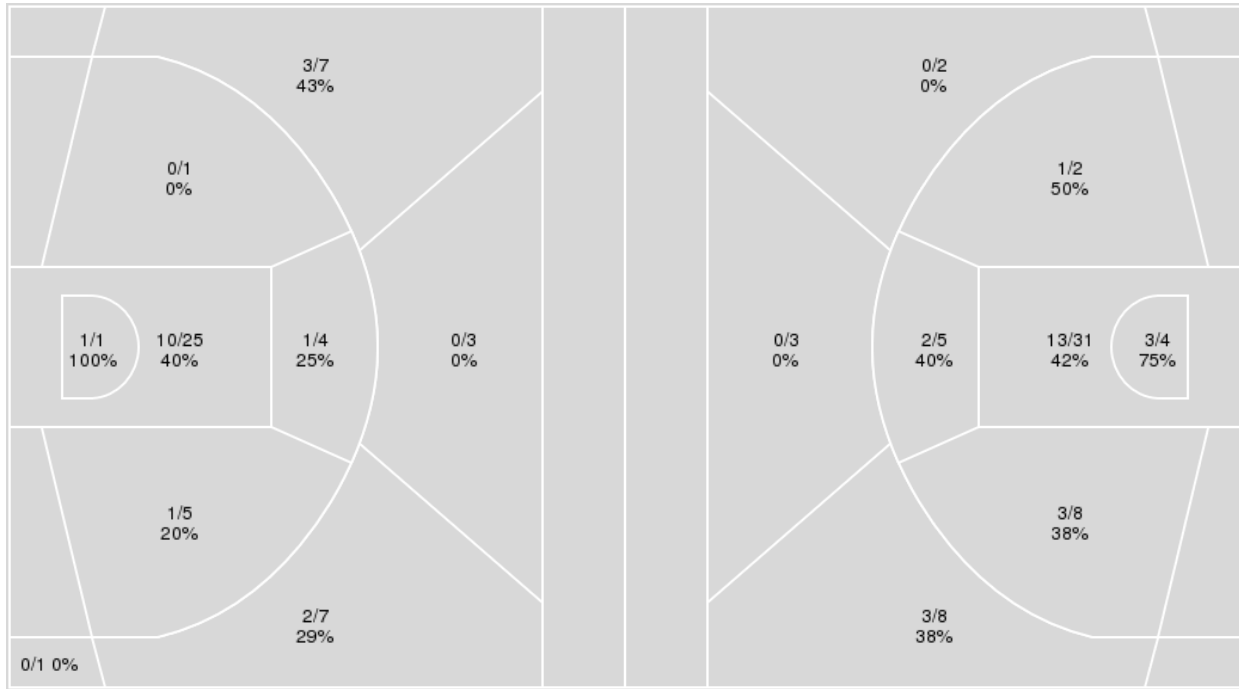

Kennesaw St. at UTEP

02/20/25 Don Haskins Center, El Paso
2024-25 Women's Basketball

Officials: Chaney Muench, Natasha Brown, Matt Krenek

{ Players => 1, 2, 3, 5, 8, 10, 11, 12, 13, 15, 20, 22, 23, 25; } FG Types
=> All; Results => All;

{ Players => 0, 1, 2, 3, 4, 5, 10, 11, 12, 15, 21, 24, 33, 45; } FG Types
=> All; Results => All;

UTEP

Kennesaw St.

UTEP	M/A	%
Field Goals	18/54	33
2 Points	13/36	36
3 Points	5/18	28
Free Throws	15/18	83

Kennesaw St.	M/A	%
Field Goals	25/63	40
2 Points	22/50	44
3 Points	3/13	23
Free Throws	15/17	88