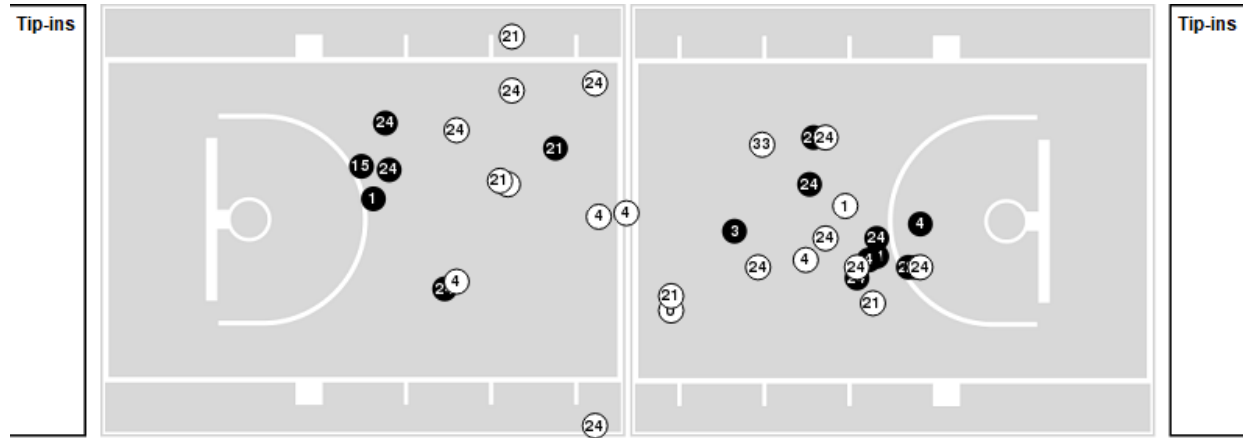

Blow Up Chart

● Made ○ Missed N - Player Number

Kennesaw St.	M/A	%
Field Goals	25/63	40
2 Points	22/50	44
3 Points	3/13	23
Free Throws	15/17	88

Kennesaw St.	M/A	%
Points in the Paint	32 (16 / 35)	46
Fast Break Points	13 (7/7)	100
Second Chance Points	8 (5/9)	56
Effective FG%	42