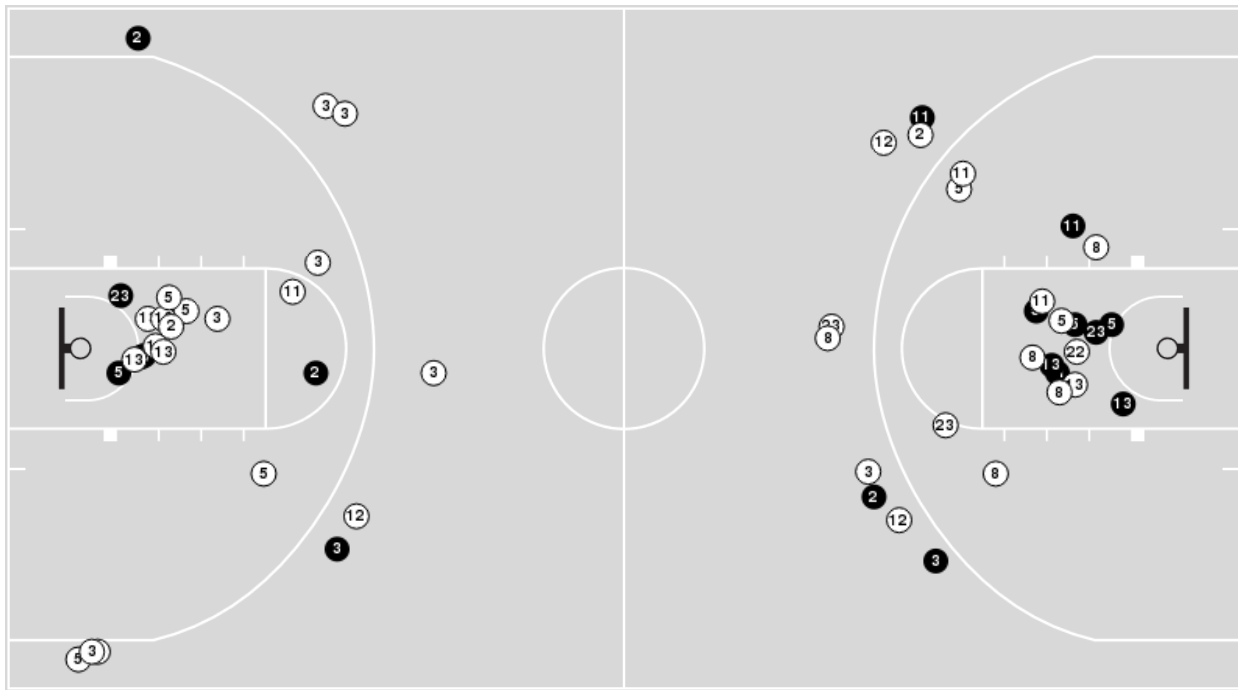

Officials: Chaney Muench, Natasha Brown, Matt Krenek

Players => 1, 2, 3, 5, 8, 10, 11, 12, 13, 15, 20, 22, 23, 25FG Types=>AllResults=>All

UTEP

All Field Goals