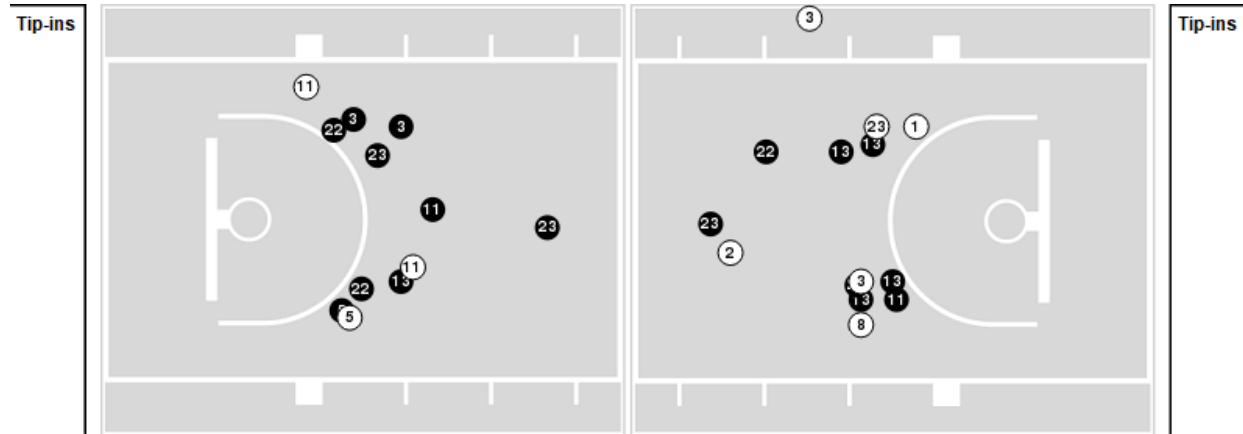

Officials: Metta Christensen, Tasha Smith, Alexis Perez

Players => 1, 2, 3, 5, 8, 10, 11, 12, 13, 15, 20, 22, 23, 25FG Types=>AllResults=>All

UTEP

All Field Goals

Blow Up Chart

● Made ○ Missed N - Player Number