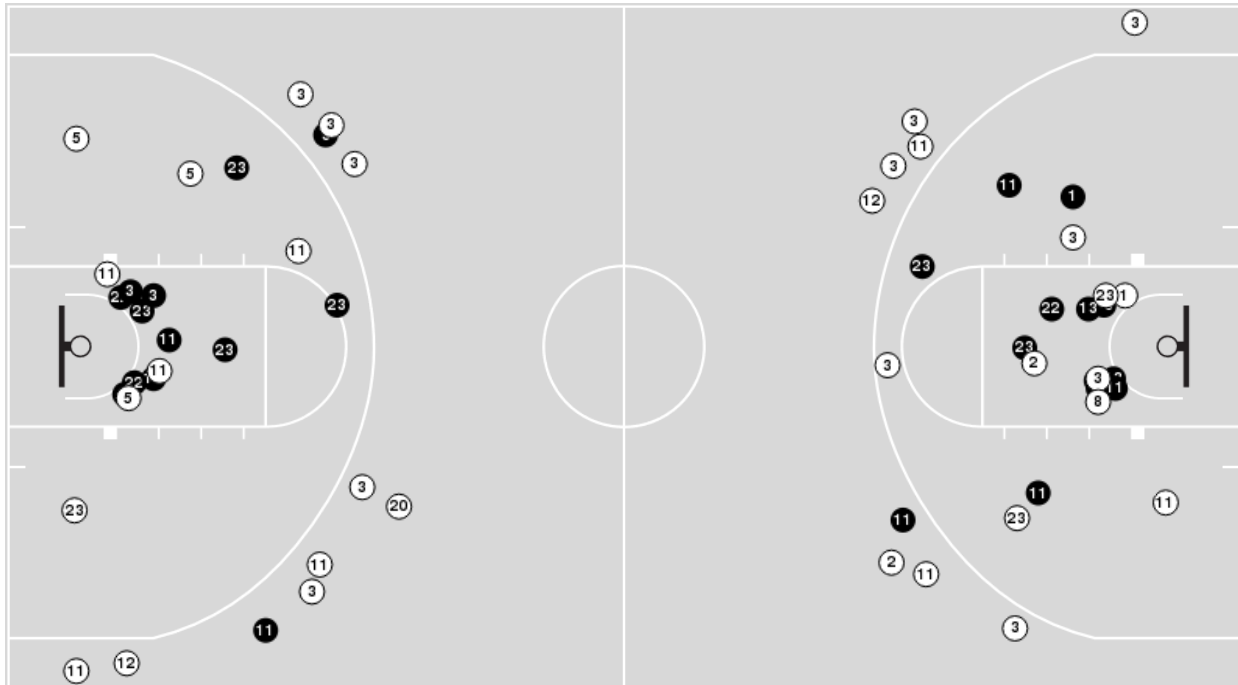

Officials: Metta Christensen, Tasha Smith, Alexis Perez

Players => 1, 2, 3, 5, 8, 10, 11, 12, 13, 15, 20, 22, 23, 25FG Types=>AllResults=>All

UTEP

All Field Goals