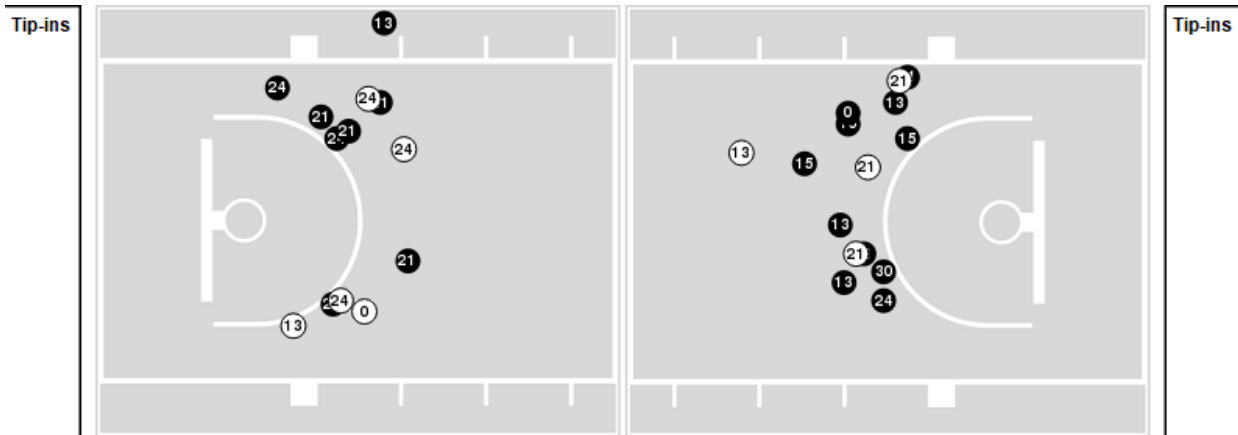

Blow Up Chart

● Made ○ Missed N - Player Number

FIU	M/A	%
Field Goals	31/59	53
2 Points	21/33	64
3 Points	10/26	38
Free Throws	11/19	58

FIU	M/A	%
Points in the Paint	36 (18 / 27)	67
Fast Break Points	6 (3/3)	100
Second Chance Points	15 (8/14)	57
Effective FG%	61