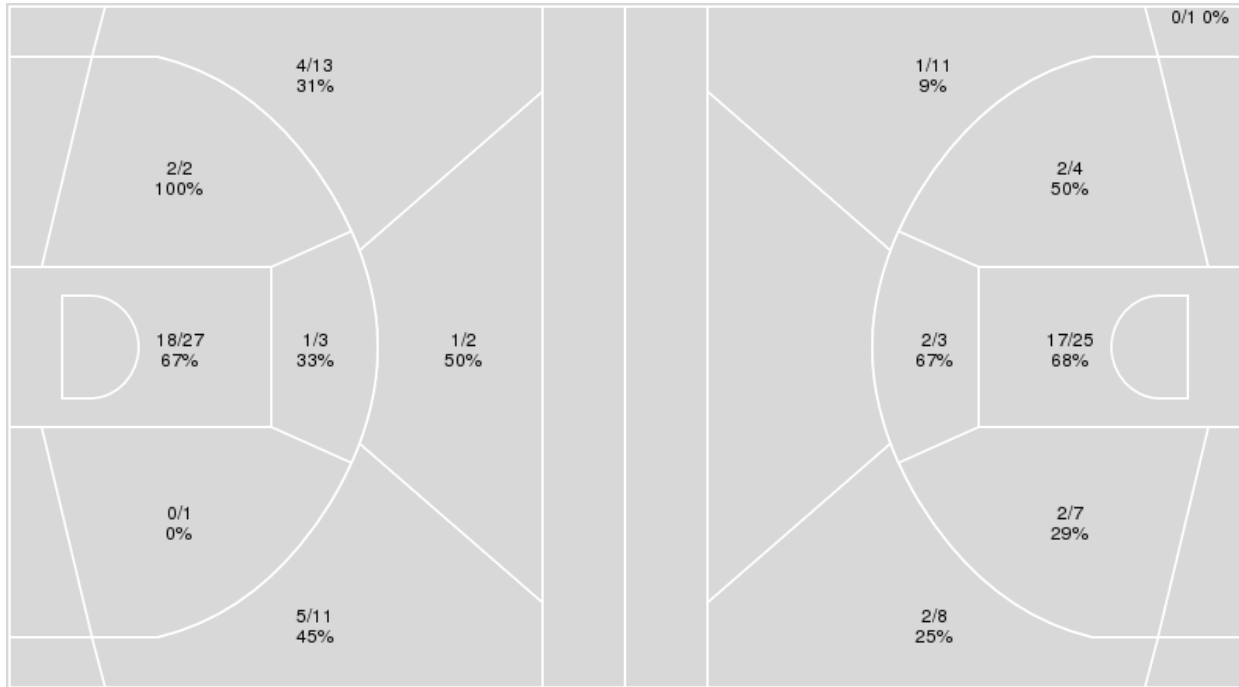

UTEP at FIU

02/13/25 Ocean Bank Convocation Center, Miami
2024-25 Women's Basketball

Officials: Metta Christensen, Tasha Smith, Alexis Perez

{ Players => 0, 1, 3, 5, 10, 13, 14, 15, 21, 23, 24, 30, 44; } FG Types => All; Results => All;

{ Players => 1, 2, 3, 5, 8, 10, 11, 12, 13, 15, 20, 22, 23, 25; } FG Types => All; Results => All;

FIU

UTEP

FIU	M/A	%
Field Goals	31/59	53
2 Points	21/33	64
3 Points	10/26	38
Free Throws	11/19	58

UTEP	M/A	%
Field Goals	26/59	44
2 Points	23/39	59
3 Points	3/20	15
Free Throws	11/15	73