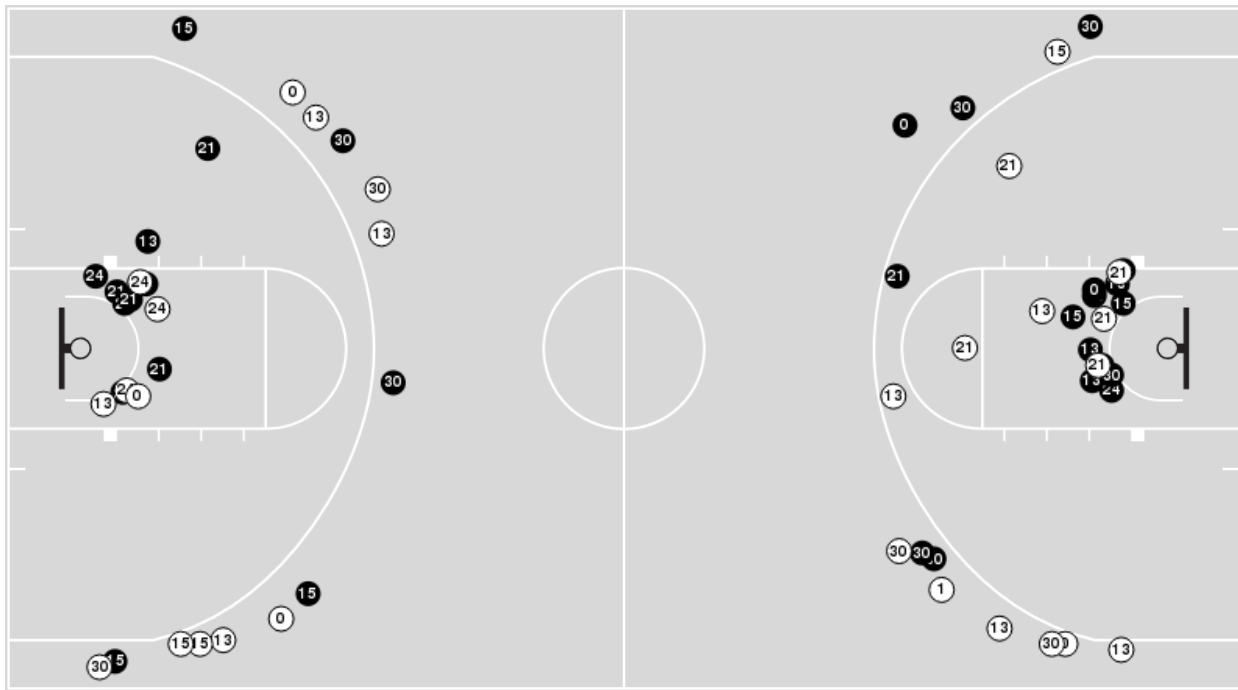

UTEP at FIU

02/13/25 Ocean Bank Convocation Center, Miami
2024-25 Women's Basketball

Game Time: 11:00 AM
Game Duration: 1:50
Attendance: 2,147

Officials: Metta Christensen, Tasha Smith, Alexis Perez

Players => 0, 1, 3, 5, 10, 13, 14, 15, 21, 23, 24, 30, 44FG Types=>AllResults=>All

FIU

All Field Goals