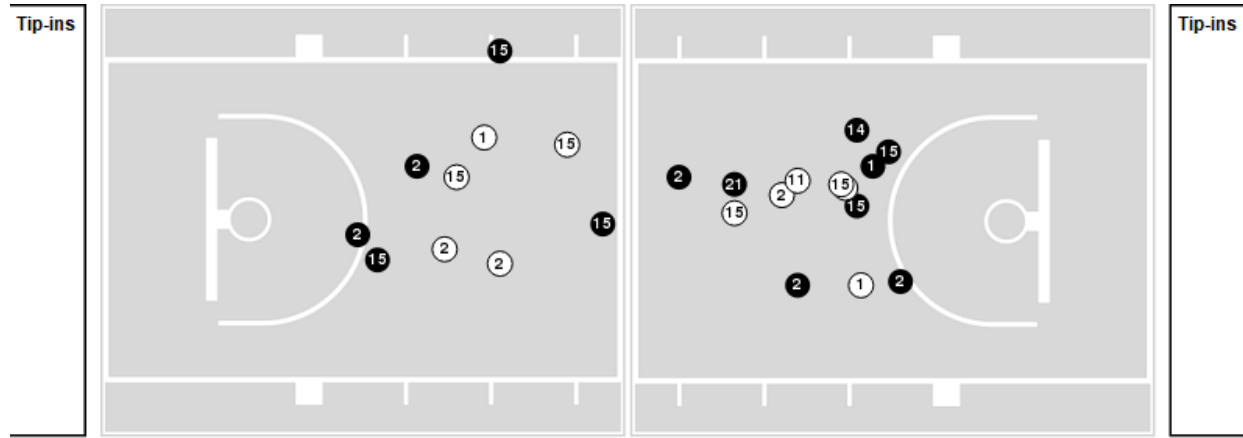

Blow Up Chart

N Made   **O** Missed   **N** - Player Number

Middle Tenn.	M/A	%
Field Goals	26/63	41
2 Points	18/31	58
3 Points	8/32	25
Free Throws	4/6	67

Middle Tenn.	M/A	%
Points in the Paint	26 (13 / 25)	52
Fast Break Points	6 (3/3)	100
Second Chance Points	17 (7/10)	70
Effective FG%	48