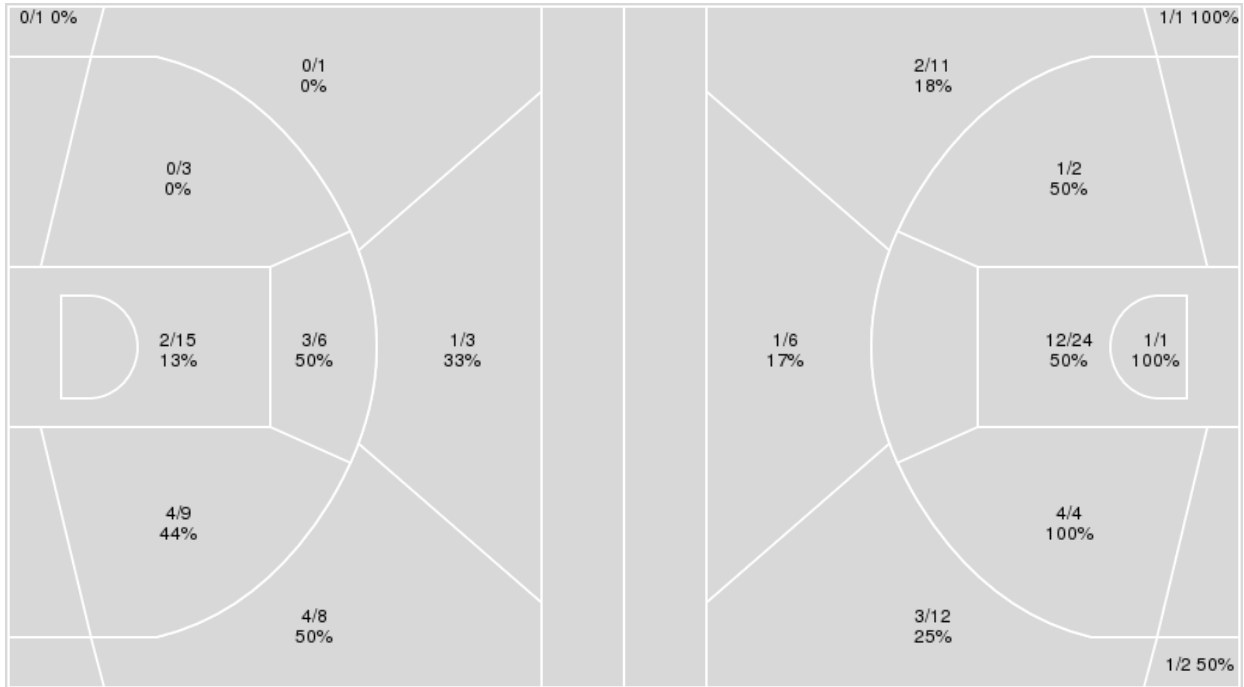

Middle Tenn. at UTEP

02/01/25 Don Haskins Center, El Paso
2024-25 Women's Basketball

Officials: Scott Yarbrough, Ify Seales, Tiffany Bridges

{ Players => 1, 2, 3, 5, 8, 10, 11, 12, 13, 15, 20, 22, 23, 25; } FG Types => All; Results => All;
=> All; Results => All;

UTEP

Middle Tenn.

UTEP	M/A	%
Field Goals	14/46	30
2 Points	9/33	27
3 Points	5/13	38
Free Throws	9/13	69

Middle Tenn.	M/A	%
Field Goals	26/63	41
2 Points	18/31	58
3 Points	8/32	25
Free Throws	4/6	67