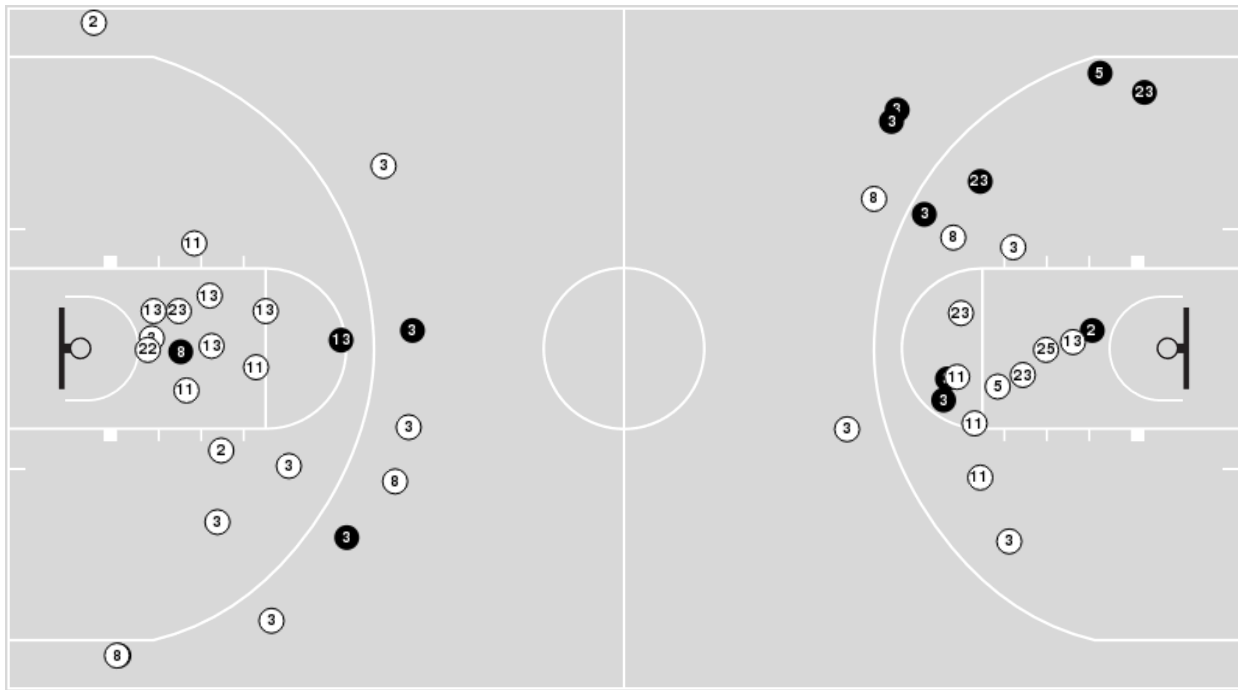

Officials: Scott Yarbrough, Ify Seales, Tiffany Bridges

Players => 1, 2, 3, 5, 8, 10, 11, 12, 13, 15, 20, 22, 23, 25FG Types=>AllResults=>All

UTEP

All Field Goals