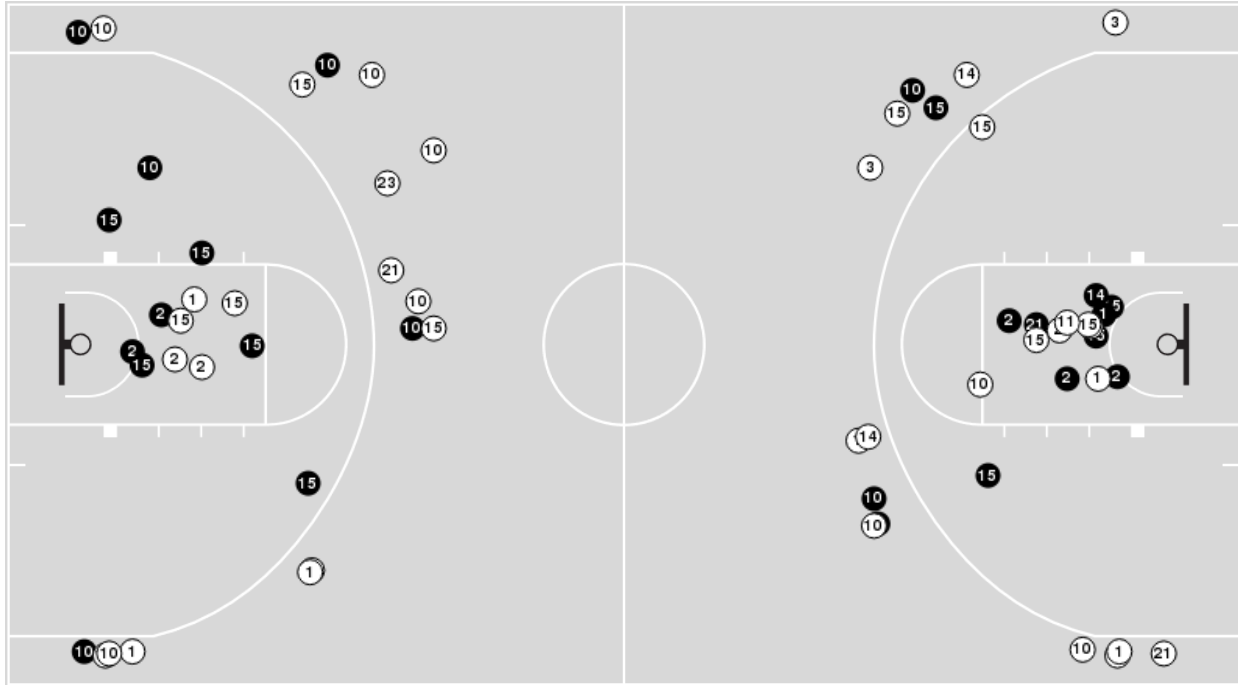

Players => AllFG Types=>AllResults=>All
Middle Tenn.

All Field Goals