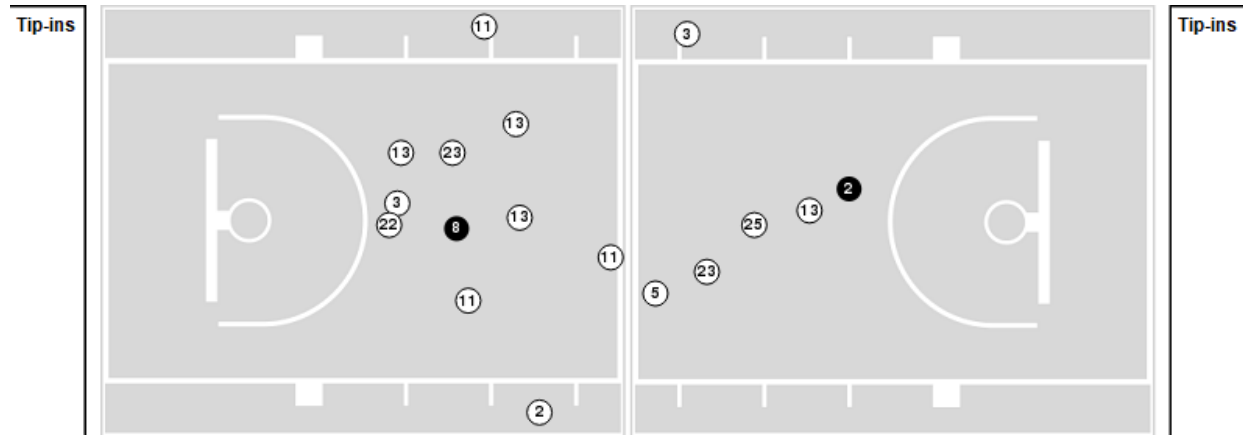

Blow Up Chart

● Made ○ Missed N - Player Number

UTEP	M/A	%
Field Goals	14/46	30
2 Points	9/33	27
3 Points	5/13	38
Free Throws	9/13	69

UTEP	M/A	%
Points in the Paint	4 (2 / 15)	13
Fast Break Points	6 (4/5)	80
Second Chance Points	6 (5/7)	71
Effective FG%	36