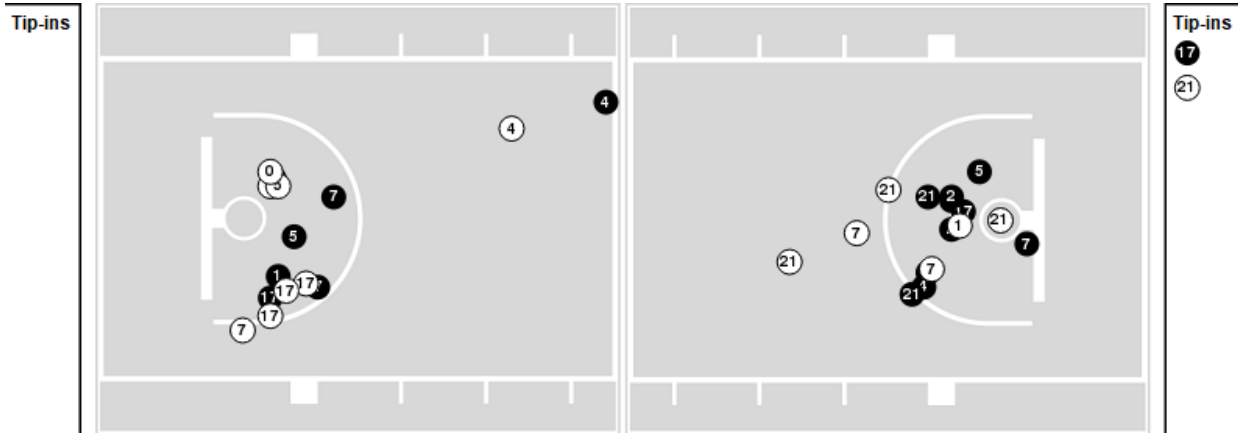

Shots in the Paint

● Made ○ Missed N - Player Number

TCU	M/A	%
Field Goals	33/64	52
2 Points	19/34	56
3 Points	14/30	47
Free Throws	15/23	65

TCU	M/A	%
Points in the Paint	36 (18/32)	56
Fast Break Points	38 (21/27)	78
Second Chance Points	15 (7/13)	54
Effective FG%	62