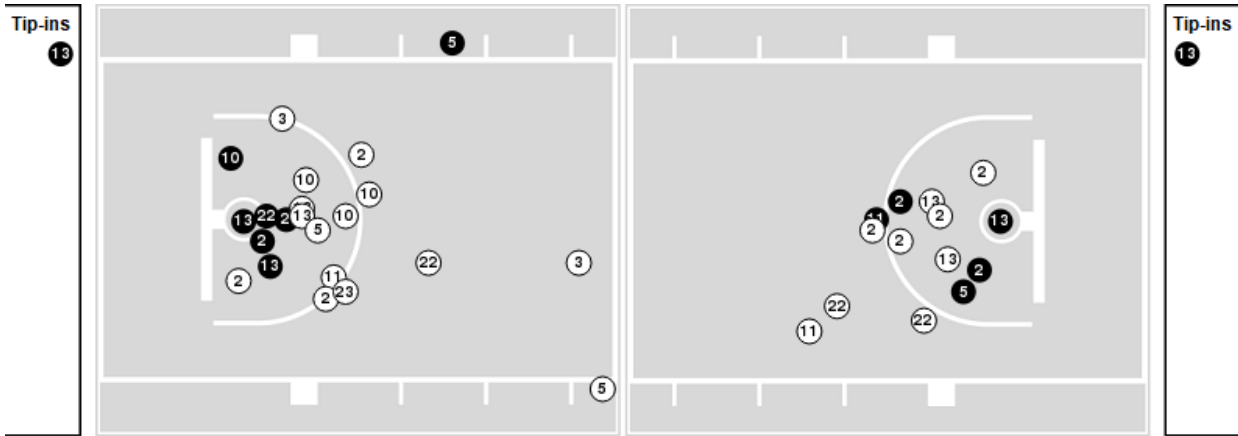

Shots in the Paint

● Made   ○ Missed   N - Player Number

UTEP	M/A	%
Field Goals	16/66	24
2 Points	15/49	31
3 Points	1/17	6
Free Throws	7/9	78

UTEP	M/A	%
Points in the Paint	22 (11/34)	32
Fast Break Points	9 (5/6)	83
Second Chance Points	9 (5/13)	38
Effective FG%	25