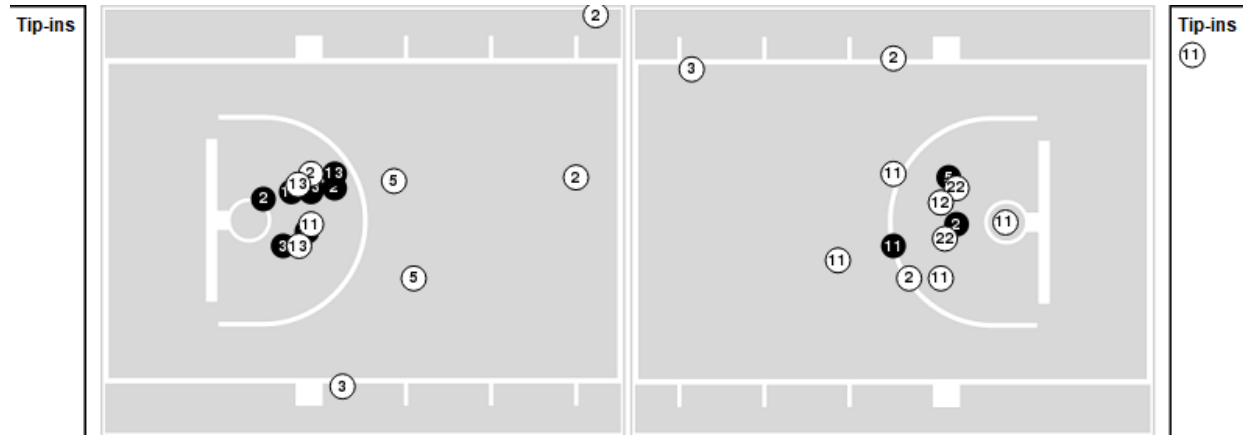

Shots in the Paint

● Made   ○ Missed   N - Player Number

UTEP	M/A	%
Field Goals	22/61	36
2 Points	17/45	38
3 Points	5/16	31
Free Throws	13/21	62

UTEP	M/A	%
Points in the Paint	26 (13/28)	46
Fast Break Points	18 (12/15)	80
Second Chance Points	12 (8/15)	53
Effective FG%	40