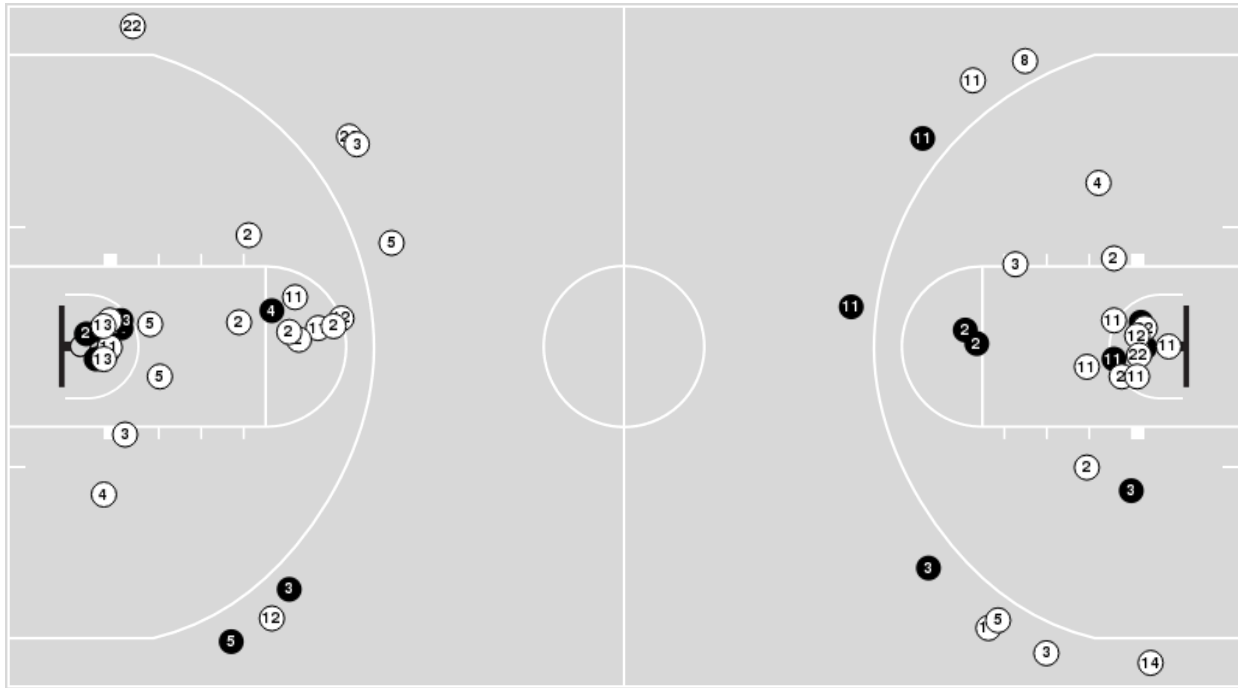

Officials: Michael Price, Karli Childs, Katrina Cutler

Players => All ; FG Types => All ; Results => All ;

UTEP

All Field Goals