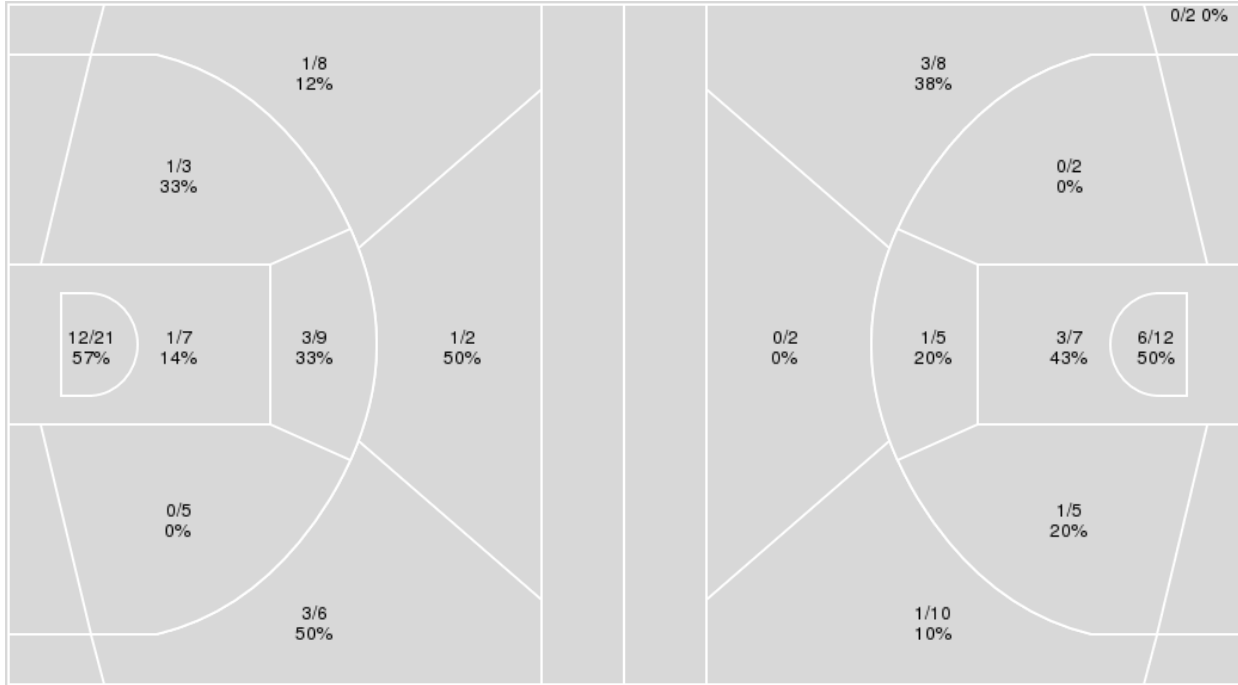

Officials: Michael Price, Karli Childs, Katrina Cutler

Players => All; FG Types => All ; Results => All ;

Players => All; FG Types => All ; Results => All ;

UTEP

A&M-Corpus Christi

UTEP	M/A	%
Field Goals	22/61	36
2 Points	17/45	38
3 Points	5/16	31
Free Throws	13/21	62

A&M-Corpus Christi	M/A	%
Field Goals	15/53	28
2 Points	11/31	35
3 Points	4/22	18
Free Throws	10/16	62