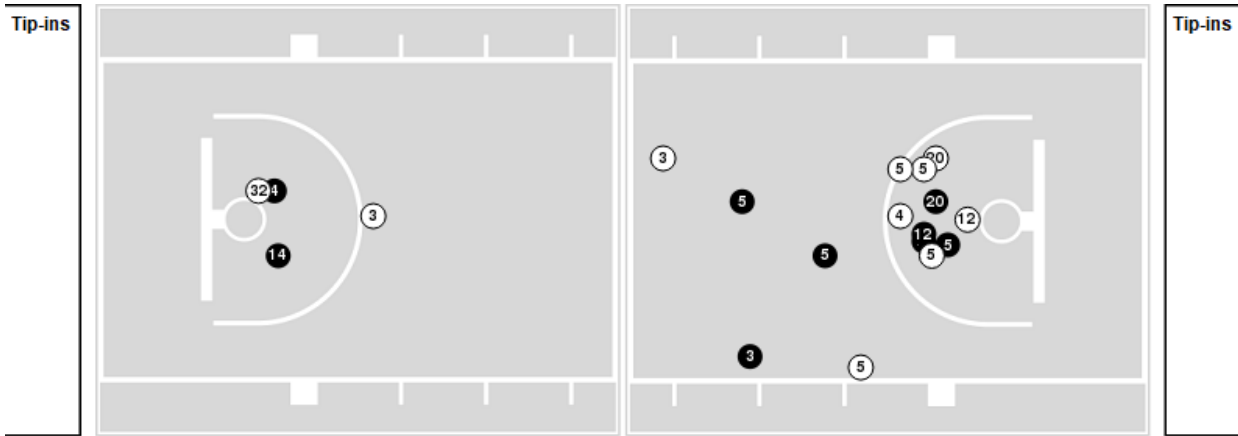

Shots in the Paint

● Made   ○ Missed   N - Player Number

A&M-Corpus Christi	M/A	%
Field Goals	15/53	28
2 Points	11/31	35
3 Points	4/22	18
Free Throws	10/16	62

A&M-Corpus Christi	M/A	%
Points in the Paint	18 (9/19)	47
Fast Break Points	5 (2/2)	100
Second Chance Points	8 (4/10)	40
Effective FG%	32